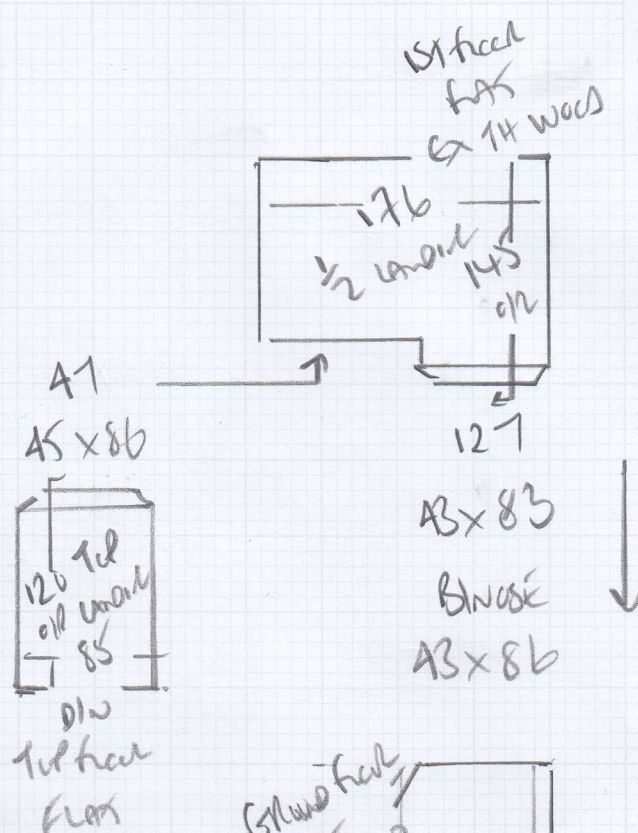

mrcarpet
 Job No: F 28028
 Name: WOOSTON
 Address: COMMON PARTS
 93 CATHMAN COMMON WESTSIDE
 Tel: SW4 9AX
 Sheet: 1 of 2

COMMON PARTS

MACEDONIA

Colour 609/25

PA 480 x 400

19.20m²

Carpet MAT NORMAL

1.25 x 200m = 250m²

mrcarpet
 Job No: F 28028
 Name: WOOSTER
 Address: COMMON FIELDS
 73 CULHAM COMMON WESSBORO
 Tel: SWY 9AX
 Sheet: 2 of 2

WOOD FRAME
 UP IN STAIRS
 ON PU-FAM + STOLE
 (EASY UP IN)

FIT NEW COIL IN
 LINE WITH END
 OF CURBAND