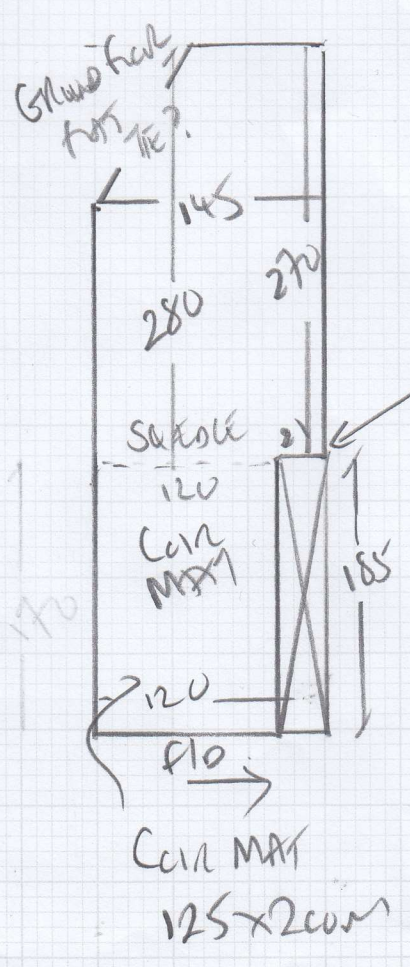

mrcarpet
 Job No: F 28028
 Name: WOOSTON
 Address: COMMON PARTS
 93 CATHMAN COMMON WESTSIDE
 Tel: SW4 9AX
 Sheet: 1 of 2

COMMON PARTS

MACEDONIA

Colour 609/25

PA 480 x 400

19.20m²

Carpet MAT NORMAL

1.25 x 200m = 250m²

mrcarpet
 Job No: F 28028
 Name: WOOSTER
 Address: COMMON FIELDS
 73 CULHAM COMMON WESSBORO
 Tel: SWY 9AX
 Sheet: 2 of 2

WOOD FRAME
 UP IN STAIRS
 ON PU-FAM + STOLE
 (EASY UP IN)

FIT NEW COIL IN
 LINE WITH END
 OF CURBAND