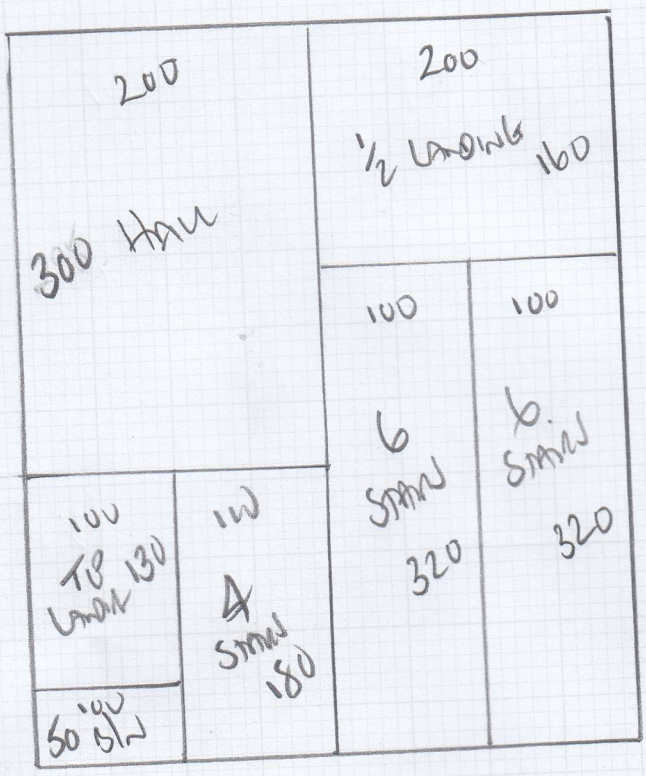

mrcarpet
 Job No: F 28028
 Name: WOOSTON
 Address: COMMON PARTS
 93 CATHMAN COMMON WESTSIDE
 Tel: SW4 9AX
 Sheet: 1 of 2

COMMON PARTS

MACEDONIA

Colour 609/25

PA 480 x 400

19.20m²

Carpet MAT NORMAL

1.25 x 200m = 250m²

mrcarpet
 Job No: F 28028
 Name: WOOSTER
 Address: COMMON FIELDS
 73 CULHAM COMMON WESSBORO
 Tel: SWY 9AX
 Sheet: 2 of 2

WOOD FRAME
 UP IN STAIRS
 ON PU-FAM + STOLE
 (EASY UP IN)

FIT NEW COIL IN
 LINE WITH END
 OF CURBAND