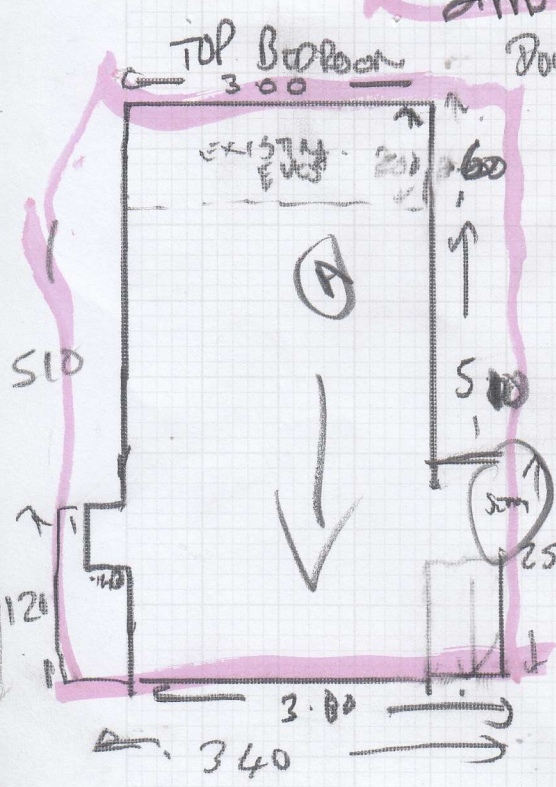

2ND FLOOR FIT OUT
 Pool Room Casing DOWN

Free

mrcarpet

Job No: F28033
 Name: JANET HARRIS
 Address: 5 GRESWELL STREET
 LONDON SW66 9PR
 Tel: 07768-462014
 Sheet: of:

2 2

- ST (3) - 45 x 77
- 1/2 LAM - 95 x 1.00
- ST (7) - 45 x 77
- W1 - 65 x 88
- W2 - 75 x 1.40
- W3 - 80 x 1.40

SEAM DOORWAYS