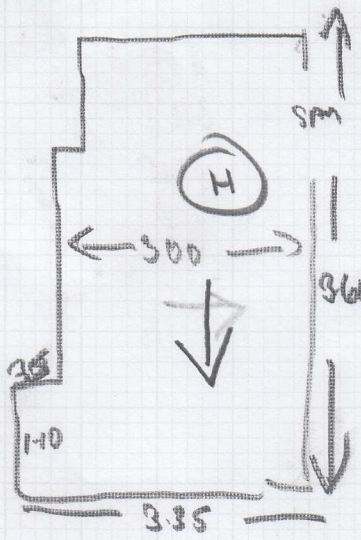

2ND FLOOR FIT OUT
 Pool Room Casing DOWN

Free

mrcarpet

Job No: F28033
 Name: JANET HARRIS
 Address: 5 GRESWELL STREET
 LONDON SW66 9PR
 Tel: 07768-462014
 Sheet: of:

2 2

- ST (3) - 45 x 77
- 1/2 LAM - 95 x 1.00
- ST (7) - 45 x 77
- W1 - 65 x 88
- W2 - 75 x 1.40
- W3 - 80 x 1.40

SEAM DOORWAYS