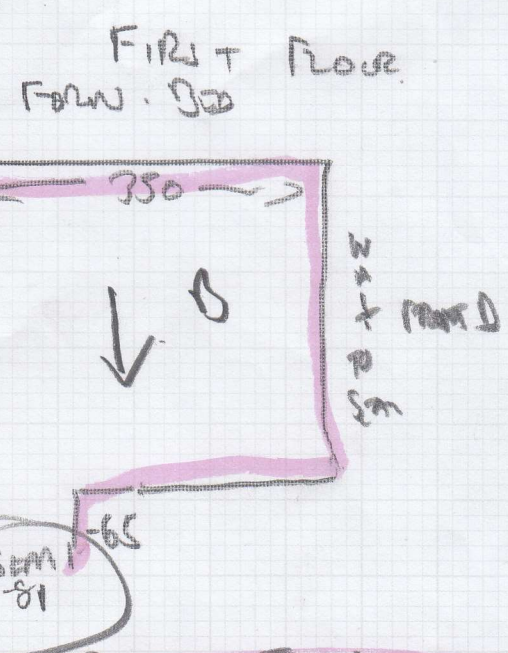

2ND FLOOR FIT OUT
 Pool Room Casing DOWN

Free

mrcarpet

Job No: F28033
 Name: JANET HARRIS
 Address: 5 GRESWELL STREET
 LONDON SW66 9PR
 Tel: 07768-462014
 Sheet: of:

2 2

- ST (3) - 45 x 77
- 1/2 LAM - 95 x 1.00
- ST (7) - 45 x 77
- W1 - 65 x 88
- W2 - 75 x 1.40
- W3 - 80 x 1.40

SEAM DOORWAYS