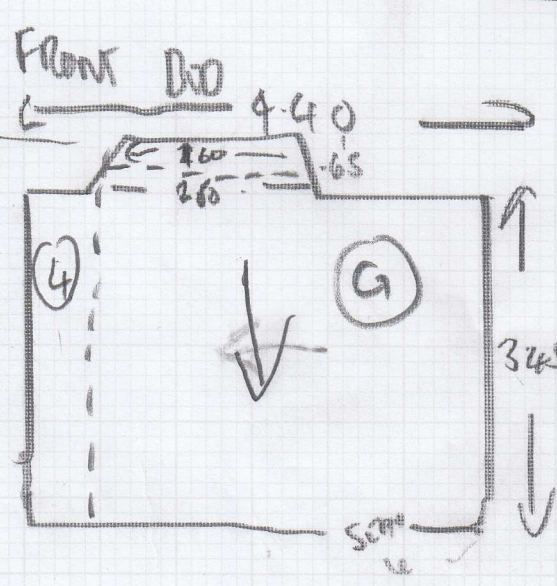

2ND FLOOR FIT OUT
 Pool Room Casing DOWN

Free

mrcarpet

Job No: F28033
 Name: JANET HARRIS
 Address: 5 GRESWELL STREET
 LONDON SW66 9PR
 Tel: 07768-462014
 Sheet: of:

2 2

- ST (3) - 45 x 77
- 1/2 LAM - 95 x 1.00
- ST (7) - 45 x 77
- W1 - 65 x 88
- W2 - 75 x 1.40
- W3 - 80 x 1.40

SEAM DOORWAYS