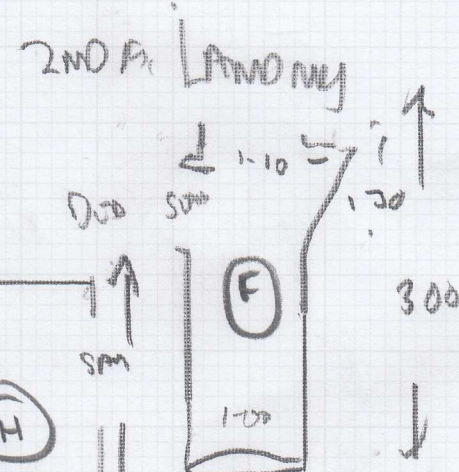

2ND FLOOR FIT OUT
 Pool Room Casing DOWN

Free

mrcarpet

Job No: F28033
 Name: JANET HARRIS
 Address: 5 GRESWELL STREET
 LONDON SW66 9PR
 Tel: 07768-462014
 Sheet: of:

2 2

- ST (3) - 45 x 77
- 1/2 LAM - 95 x 1.00
- ST (7) - 45 x 77
- W1 - 65 x 88
- W2 - 75 x 1.40
- W3 - 80 x 1.40

SEAM DOORWAYS