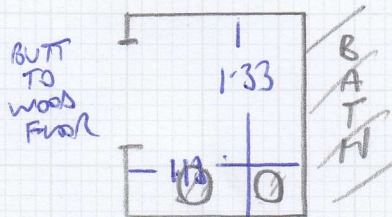

Job No: F28075  
 Name: SAUNDERS  
 Address: FLAT 2, 91 GREYHOUND RD  
 W6 8NJ  
 Tel:  
 Sheet: 1 of 1

KITCHEN  
 SELECT CLASSIC  
 OAK  
 24228

4.80m NET

BATHROOM  
 SELECT VENETIAN STONE  
 46949

LAWNATE DOWN  
 IN BOTH AREAS  
 9mm  
 GUESS TO TAKE UP  
 KITCHEN (TO DRY FLOOR)  
 WE TO DO BATHROOM