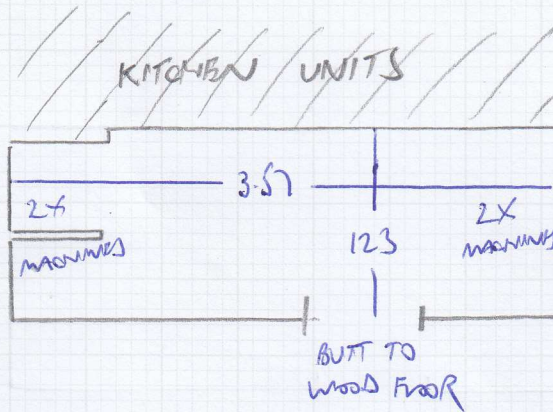

Job No: F28075  
 Name: SAUNDERS  
 Address: FLAT 2, 91 GREYHOUND RD  
 W6 8NJ  
 Tel:  
 Sheet: 1 of 1

KITCHEN  
 SELECT CLASSIC  
 OAK  
 24228

4.80m NET

BATHROOM  
 SELECT VENETIAN STONE  
 46949

LAWNATE DOWN  
 IN BOTH AREAS  
 9mm  
 GUESS TO TAKE UP  
 KITCHEN (TO DRY FLOOR)  
 WE TO DO BATHROOM