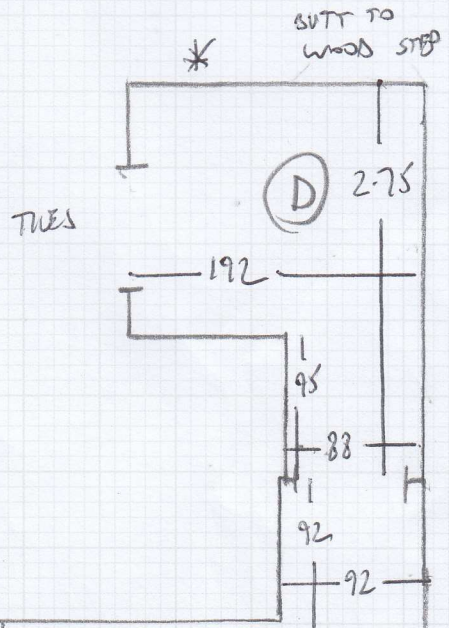

Job No: F28033
 Name: STONE
 Address: 41 CONCREVEY ST.
 SW6 6DT
 Tel: 07962 898242
 Sheet: 1-4

Wesley Vava Stone
ASH

Sam Deewys

4.60m - MASTER BED
 8.00m - CIP
 6.00m - CIP

 18.60m x 5.00m = 93m²

Job No: F28083
Name: STONE
Address: 41 CLONCURRY ST
SW6 6DT
Tel:
Sheet: 2-4

CUSTOMER TO
ADVISE SIZE
FOR WINDING

Job No: F28083
 Name: STONE
 Address: 41 CONNORRY STREET
 SW6 6DT

Tel:
 Sheet: 3-4

FIRST FLOOR

mrcarpets

DESIGNERS FOR EXPORT

Job No: F28083

Name: STONE

Address: 41 CLONCUREY STREET

SW6 6DT

Tel:

Sheet:

4-4

TOP FLOOR

FIRST FLOOR

1 w 83x56

2 w 120x70

3 w 120x55

4 w 97x56

8 STRS 84