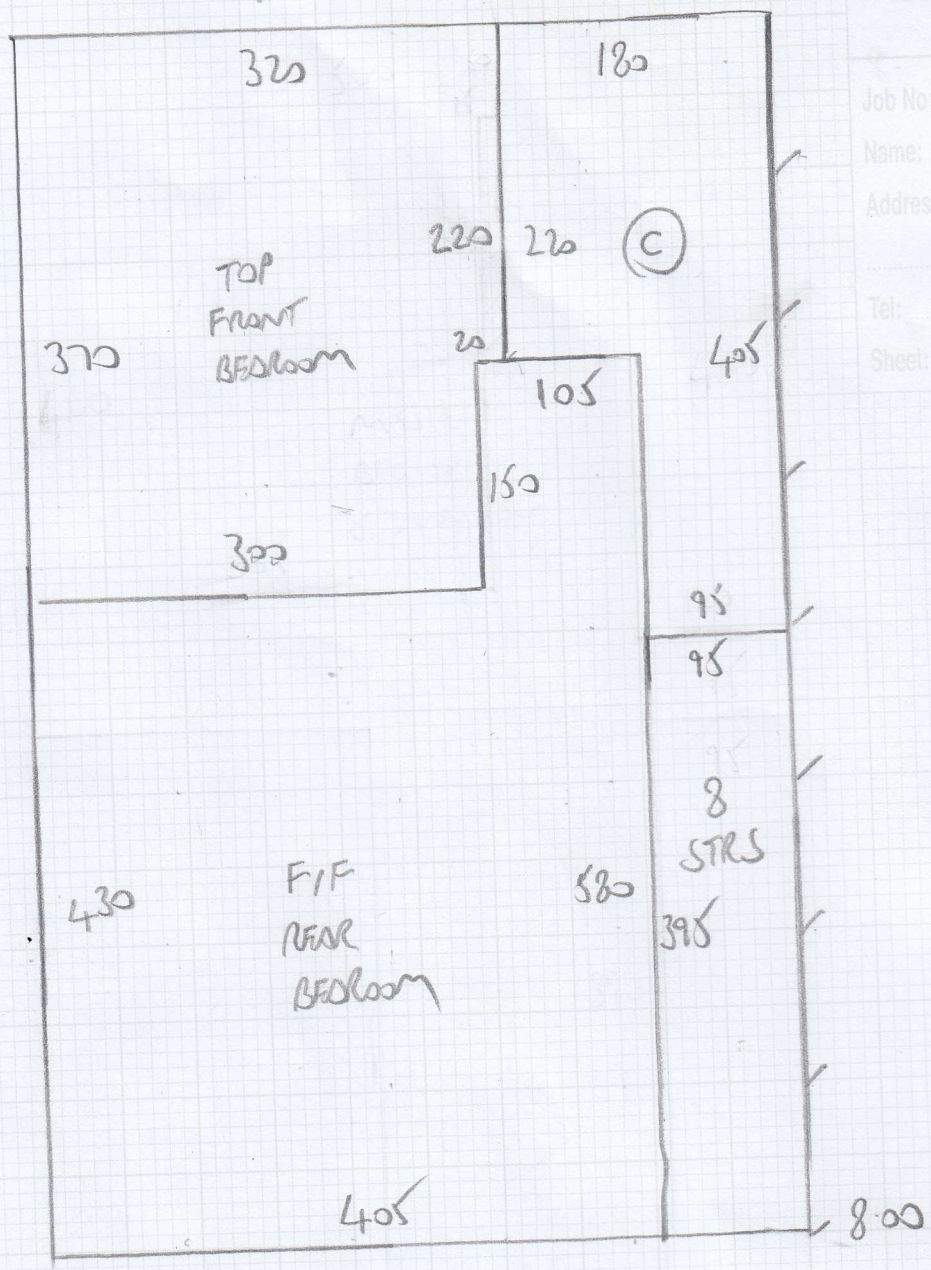

Job No: F28033
 Name: STONE
 Address: 41 CONCREVEY ST.
 SW6 6DT
 Tel: 07962 898242
 Sheet: 1-4

Wesley Vava Stone
ASH

Sam Deewys

4.60m - MASTER BED
 8.00m - CIP
 6.00m - CIP

 18.60m x 5.00m = 93m²

Job No: F28083
Name: STONE
Address: 41 CLONCURRY ST
SW6 6DT
Tel:
Sheet: 2-4

CUSTOMER TO
ADVISE SIZE
FOR WINDING

Job No: F28083
 Name: STONE
 Address: 41 CONNORRY STREET
 SW6 6DT

Tel:
 Sheet: 3-4

FIRST FLOOR

mrcarpets

DESIGNERS FOR EXPORT

Job No: F28083

Name: STONE

Address: 41 CLONCUREY STREET

SW6 6DT

Tel:

Sheet:

4-4

TOP FLOOR

FIRST FLOOR

1 w 83x56

2 w 120x70

3 w 120x55

4 w 97x56

8 STRS 84