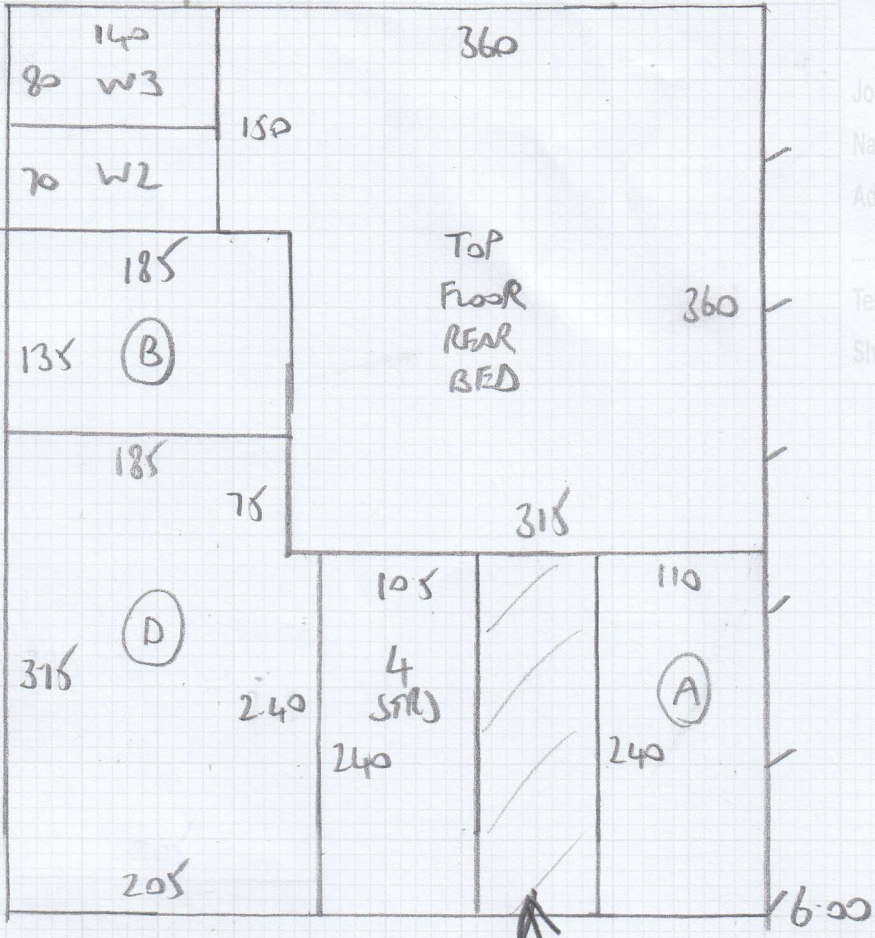

Job No: F28033
 Name: STONE
 Address: 41 CONCREVEY ST.
 SW6 6DT
 Tel: 07962 898242
 Sheet: 1-4

Wesley Vava Stone
ASH

Sam Deewys

4.60m - MASTER BED
 8.00m - CIP
 6.00m - CIP

 18.60m x 5.00m = 93m²

Job No: F28083
Name: STONE
Address: 41 CLONCURRY ST
SW6 6DT
Tel:
Sheet: 2-4

CUSTOMER TO
ADVISE SIZE
FOR WINDING

Job No: F28083
 Name: STONE
 Address: 41 CONNORRY STREET
 SW6 6DT

Tel:
 Sheet: 3-4

FIRST FLOOR

mrcarpets

DESIGNERS FOR EXPORT

Job No: F28083

Name: STONE

Address: 41 CLONCUREY STREET

SW6 6DT

Tel:

Sheet:

4-4

TOP FLOOR

FIRST FLOOR

1 w 83x56

2 w 120x70

3 w 120x55

4 w 97x56

8 STRS 84