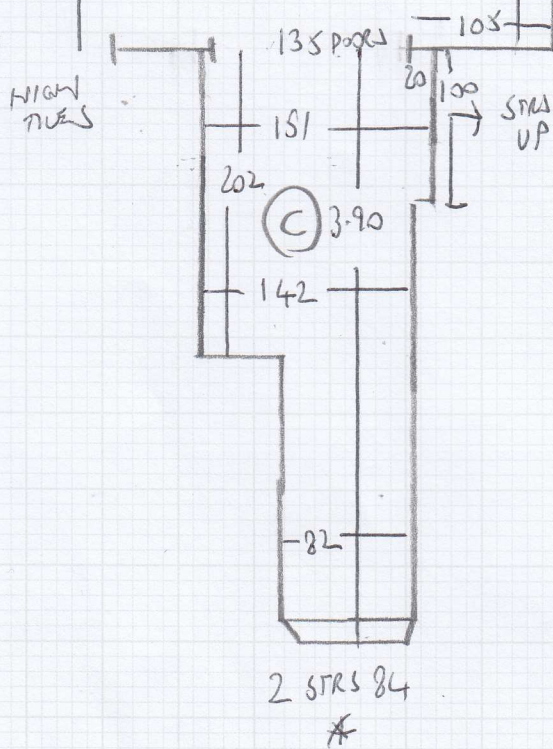

Job No: F28033
 Name: STONE
 Address: 41 CONCREVEY ST.
 SW6 6DT
 Tel: 07962 898242
 Sheet: 1-4

Wesley Vava Stone
ASH

Sam Deewys

4.60m - MASTER BED
 8.00m - CIP
 6.00m - CIP

 18.60m x 5.00m = 93m²

Job No: F28083
Name: STONE
Address: 41 CLONCURRY ST
SW6 6DT
Tel:
Sheet: 2-4

CUSTOMER TO
ADVISE SIZE
FOR WINDING

Job No: F28083
 Name: STONE
 Address: 41 CONNORRY STREET
 SW6 6DT

Tel:
 Sheet: 3-4

FIRST FLOOR

mrcarpets

DESIGNERS FOR EXPORT

Job No: F28083

Name: STONE

Address: 41 CLONCUREY STREET

SW6 6DT

Tel:

Sheet:

4-4

TOP FLOOR

FIRST FLOOR

1 w 83x56

2 w 120x70

3 w 120x55

4 w 97x56

8 STRS 84