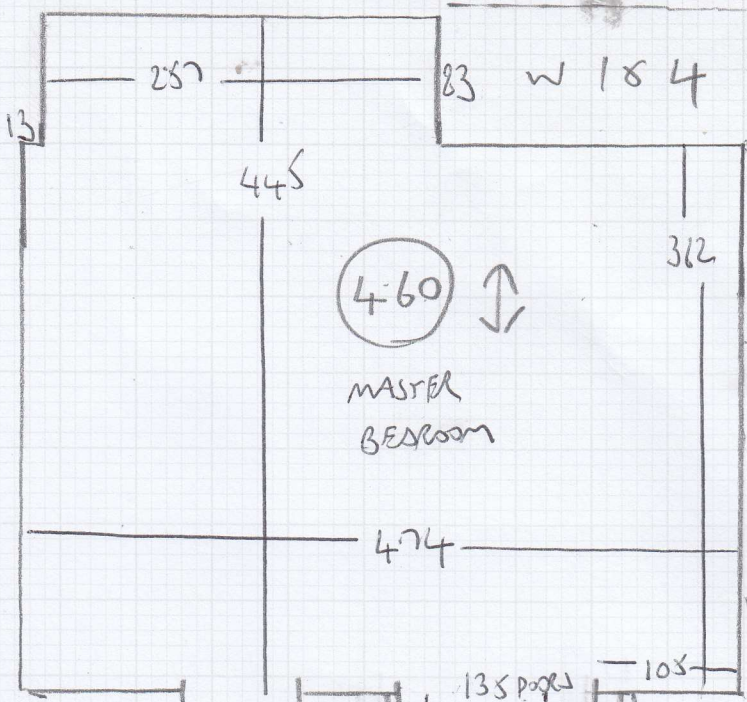

Job No: F28033
 Name: STONE
 Address: 41 CONCREVEY ST.
 SW6 6DT
 Tel: 07962 898242
 Sheet: 1-4

Wesley Vava Stone
ASH

Sam Deewys

4.60m - MASTER BED
 8.00m - CIP
 6.00m - CIP

 18.60m x 5.00m = 93m²

Job No: F28083
Name: STONE
Address: 41 CLONCURRY ST
SW6 6DT
Tel:
Sheet: 2-4

CUSTOMER TO
ADVISE SIZE
FOR WINDING

Job No: F28083
 Name: STONE
 Address: 41 CONNORRY STREET
 SW6 6DT

Tel:
 Sheet: 3-4

FIRST FLOOR

mrcarpets

DESIGNERS FOR EXPORT

Job No: F28083

Name: STONE

Address: 41 CLONCUREY STREET

SW6 6DT

Tel:

Sheet:

4-4

TOP FLOOR

FIRST FLOOR

1 w 83x56

2 w 120x70

3 w 120x55

4 w 97x56

8 STRS 84