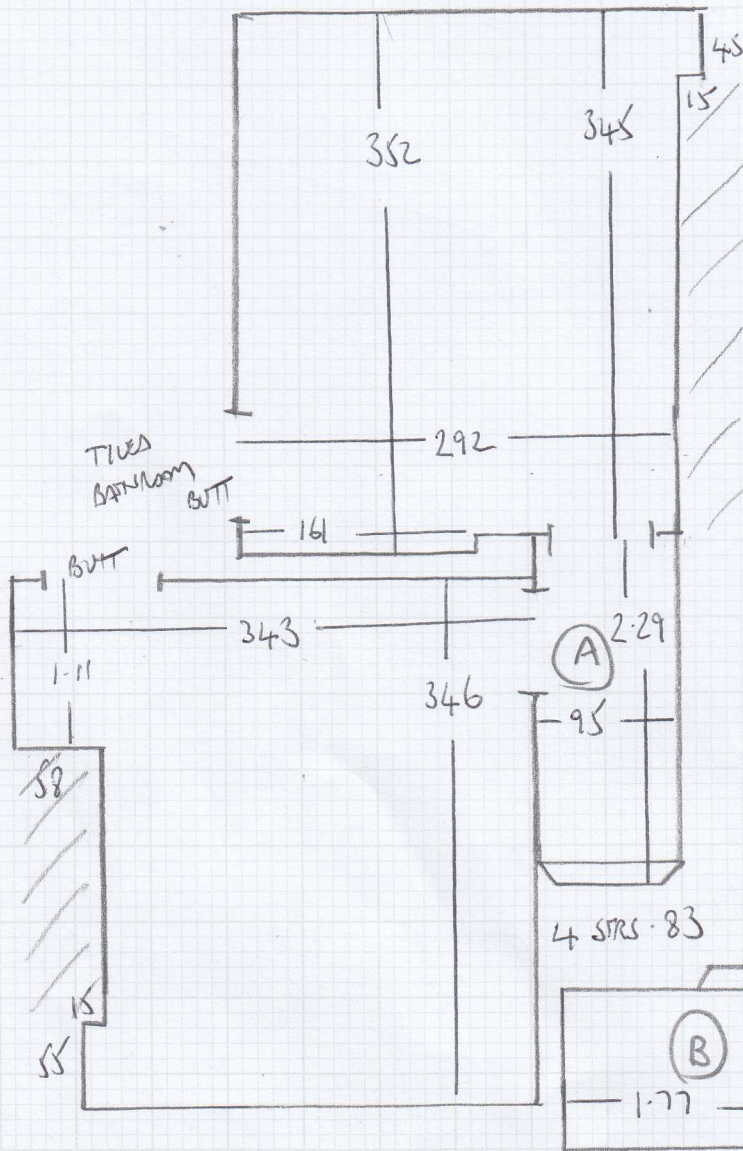

Job No: F28033
 Name: STONE
 Address: 41 CONCREVEY ST.
 SW6 6DT
 Tel: 07962 898242
 Sheet: 1-4

Wesley Vava Stone
ASH

Sam Deewys

4.60m - MASTER BED
 8.00m - CIP
 6.00m - CIP

 18.60m x 5.00m = 93m²

Job No: F28083
Name: STONE
Address: 41 CLONCURRY ST
SW6 6DT
Tel:
Sheet: 2-4

CUSTOMER TO
ADVISE SIZE
FOR WINDING

Job No: F28083
 Name: STONE
 Address: 41 CONNORRY STREET
 SW6 6DT

Tel:
 Sheet: 3-4

FIRST FLOOR

mrcarpets

DESIGNERS FOR EXPORT

Job No: F28083

Name: STONE

Address: 41 CLONCUREY STREET

SW6 6DT

Tel:

Sheet:

4-4

TOP FLOOR

FIRST FLOOR

1 w 83x56

2 w 120x70

3 w 120x55

4 w 97x56

8 STRS 84