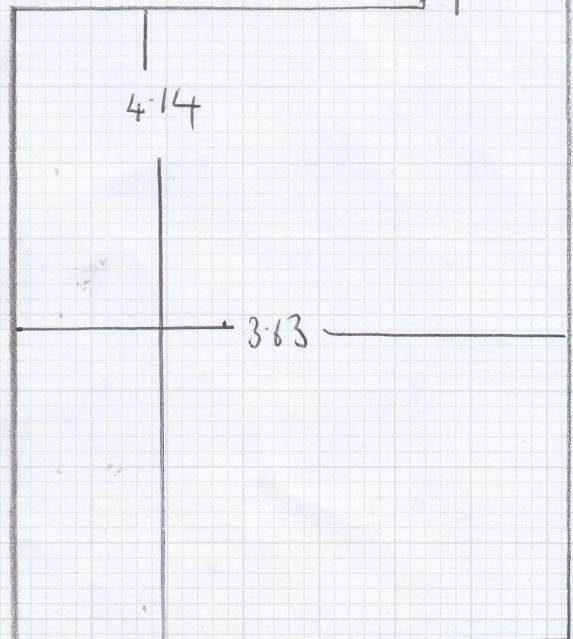

Job No: F28033
 Name: STONE
 Address: 41 CONCREVEY ST.
 SW6 6DT
 Tel: 07962 898242
 Sheet: 1-4

Wesley Vava Stone
ASH

Sam Deewys

4.60m - MASTER BED
 8.00m - CIP
 6.00m - CIP

 18.60m x 5.00m = 93m²

Job No: F28083
Name: STONE
Address: 41 CLONCURRY ST
SW6 6DT
Tel:
Sheet: 2-4

CUSTOMER TO
ADVISE SIZE
FOR WINDING

Job No: F28083
 Name: STONE
 Address: 41 CONNORRY STREET
 SW6 6DT

Tel:
 Sheet: 3-4

FIRST FLOOR

mrcarpets

DESIGNERS FOR EXPORT

Job No: F28083

Name: STONE

Address: 41 CLONCUREY STREET

SW6 6DT

Tel:

Sheet:

4-4

TOP FLOOR

FIRST FLOOR

1 w 83x56

2 w 120x70

3 w 120x55

4 w 97x56

8 STRS 84