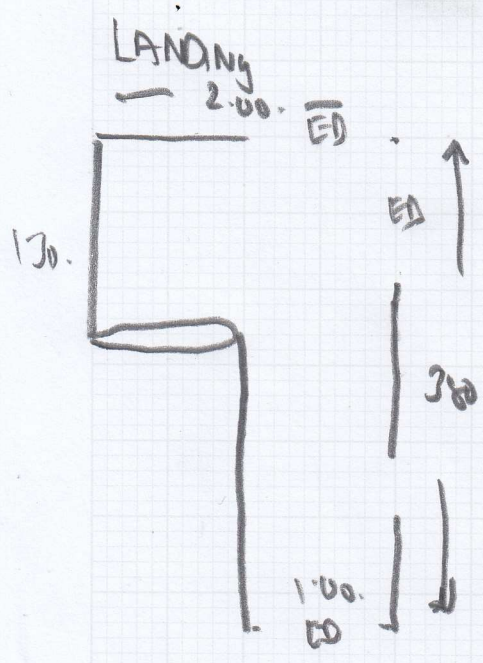

mrcarpet  
 Job No: F28084  
 Name: GEORGAKI  
 Address: 6 MUNSTER COURT  
 MUNSTER ROAD  
 LONDON SW64ER  
 Shee: 07766-248645  
 1-1

4.00 x 4  
 SHIRUKU . 08

ST (11) - 45 x .85  
 DNOISE - 50 x 1.10