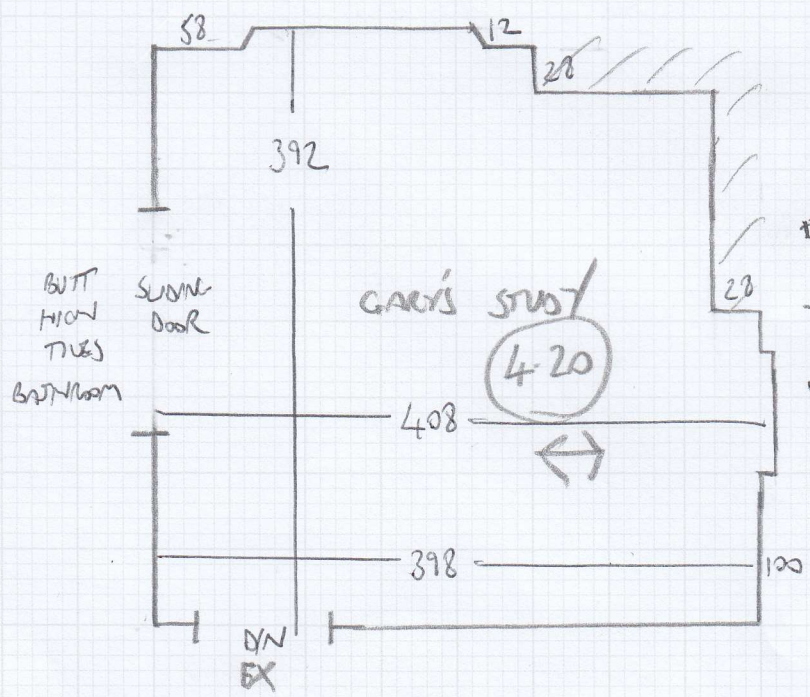

Job No: F28087  
 Name: NEDEBOCK  
 Address: 16 LOWER ADDISON GARDENS  
 W14 8BQ  
 Tel:  
 Sheet: 1 OF 1

ELEMENTS  
 DESIGN  
 ELD ES-16  
 4-20  
 X  
 4MTR

LANDING  
 EX  
 DN

BATHROOM  
 EX TIVE FACE

KENSINGTON  
 18S  
 4-30  
 X  
 4MTR