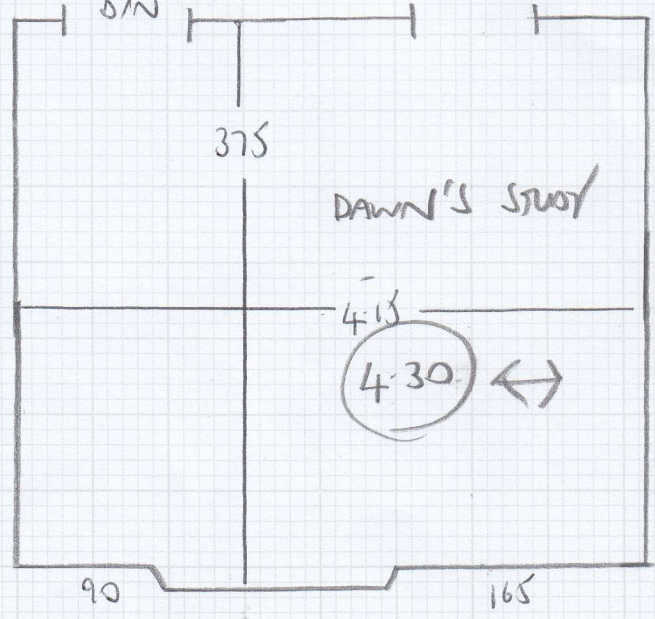

Job No: F28087  
 Name: NEDEBOCK  
 Address: 16 LOWER ADDISON GARDENS  
 W14 8BQ  
 Tel:  
 Sheet: 1 OF 1

ELEMENTS  
 DESIGN  
 ELD ES-16  
 4-20  
 X  
 4MTR

LANDING  
 EX  
 DN

BATHROOM  
 EX TIVE FACE

KENSINGTON  
 18S  
 4-30  
 X  
 4MTR