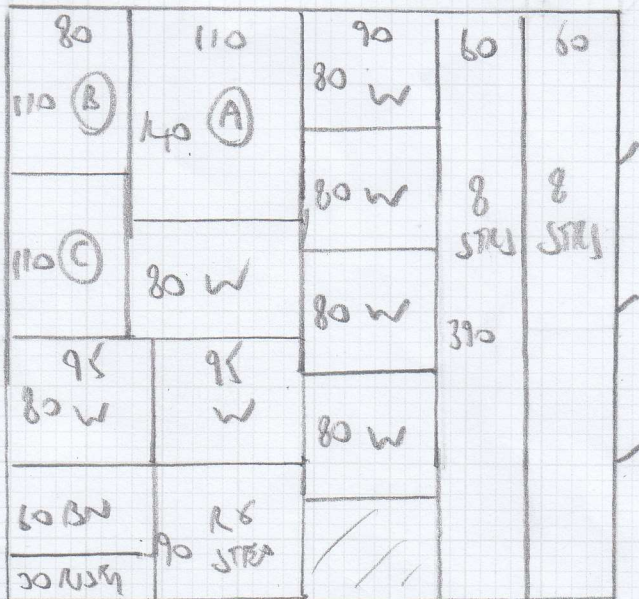

Job No: FZ8090
 Name: NAUGHTON
 Address: 24 ROSEBEN ROAD
 W6 9ET
 Tel:
 Sheet: 1 of 1

TOP FLOOR

- RISER 56x20
 - 1 W 71x63
 - 2 W 67x68
 - 3 W 56x69
 - 5 STRS 56x47
 - 4 W 63x54
 - 5 W 73x55
 - 6 W 66x60
 - 7 W 56x60
 - BN 56x45
- FIRST FLOOR

- RISER 85x16
- 1STR 56x42

11 STRS - 55

GIF

ATTN NOTE
 CUT TO 55 CM.