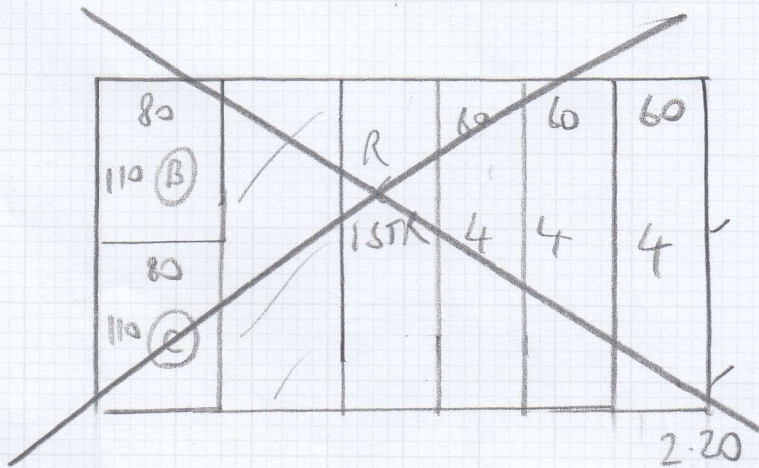

Job No: FZ8090
 Name: NAUGHTON
 Address: 24 ROSEBEN ROAD
 W6 9ET
 Tel:
 Sheet: 1 of 1

TOP FLOOR

- RISER 56x20
 - 1 W 71x63
 - 2 W 67x68
 - 3 W 56x69
 - 5 STRS 56x47
 - 4 W 63x54
 - 5 W 73x55
 - 6 W 66x60
 - 7 W 56x60
 - BN 56x45
- FIRST FLOOR

- RISER 85x16
- 1STR 56x42

11 STRS - 55

GIF

ATTN NOTE
 CUT TO 55 CM.