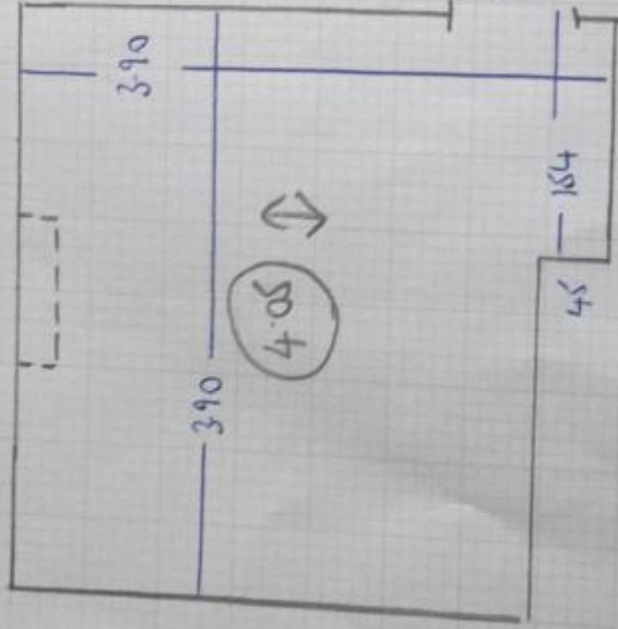

RISEK 81x17
4 STRS 81

12 STRS 81

2ND FLOOR BEARINGS

F28106

Job No

~~F2802~~

Name

AS V. P. DELL
~~THE MONTESSORI~~

Address

65 PENNYMORN STREET
SW6 3SN

Tel

Start

3.0F.4

MOVIES IN 107

7-00 x 4MTR

(CUT DOWN)

4-05 x 4MTR

2-95 x 4MTR