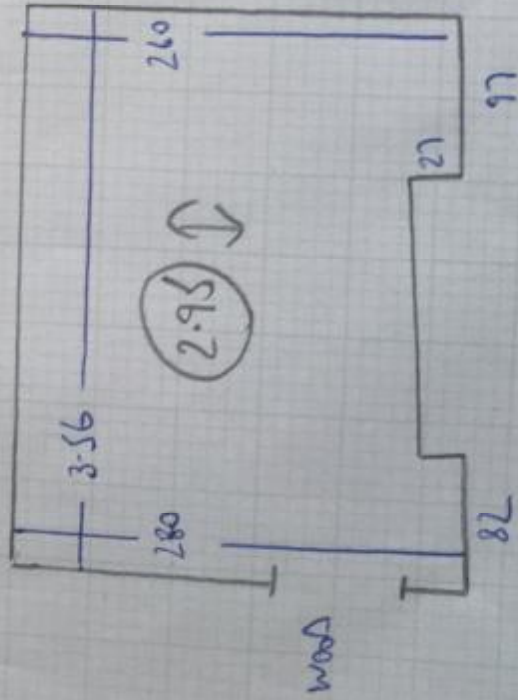

RISEK 81x17
4 STRS 81

12 STRS 81

2ND FLOOR BEARINGS

F28106

Job No

~~F2802~~

Name

AS V. P. DELL
~~THE MONTESSORI~~

Address

65 PENNYMORN STREET
SW6 3SN

Tel

Start

3.0F.4

MOVIES IN 107

7-00 x 4MTR

(CUT DOWN)

4-05 x 4MTR

2-95 x 4MTR