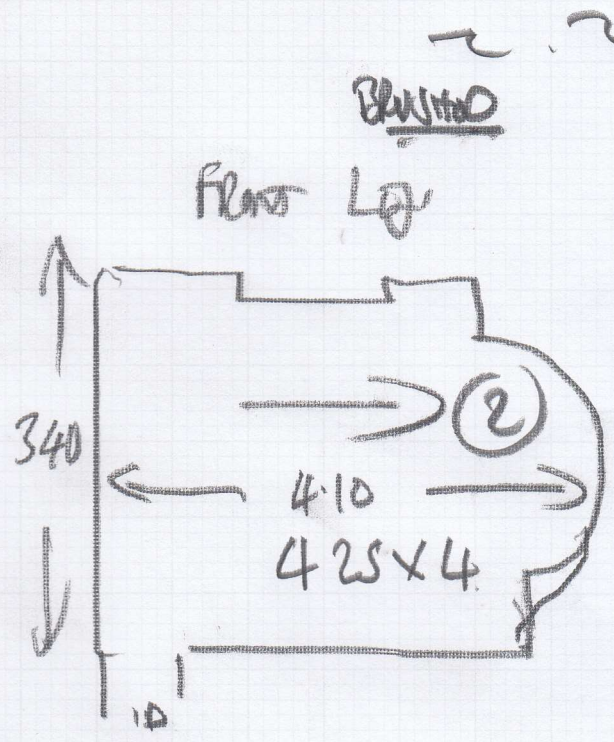

mrcarpet
 Job No: F25112
 Name: SANTORO
 Address: 208 BRIDGEWOOD RD
 WORCESTER PARK
 LONDON KT4 8XU
 Tel: 07805-817737
 Sheet: 1 2

CUT ON SITE LINE UP HERRINGBONE.
 RUNNER SSCM

NEW GRIPPER
 + LOWTOG UNDERLAY

21 LIN WARRIOR
 FLATWEAVE CARPETS 2.00x4
 HERRINGBONE CHECK

3 BEDROOMS York 230.

- ① 3.70 x 4
- ② 4.25 x 4

3+ LANDING 2.55 x 4

11M ROLL
 COMING IN

- CUT
- ① 3.70 x 4
 - ② 4.25 x 4
 - ③ BAL OF ROLL
-
- 3.05 x 4

UPPER OLD
 NEW 10MM UNDERLAY - SMALL BED ONLY
 EXISTING GRIPPER BEDS + LANDING
 ALI SATIN BRW / BROWN

Job No F 28112
Name SANTORO
Address 208 BRIDGEWAY RD
WOLLESTON PARK
LONDON KT4 8XU
Sheet 07805-819137

NOTE ALL VOLVES
RUN TO FRONT OF HUB

BRAND

Floor Lp

Floor Lp

STRIP PLINER (SS)

- W1 - 60 x 90
- W2 - 65 x 110
- W3 - 65 x 76
- ST 10 - 41 x 78
- BAND 50 x 95

GRASSY GROUP
NEW CLAY 10M

12
B.P. - BLINDED STAIR