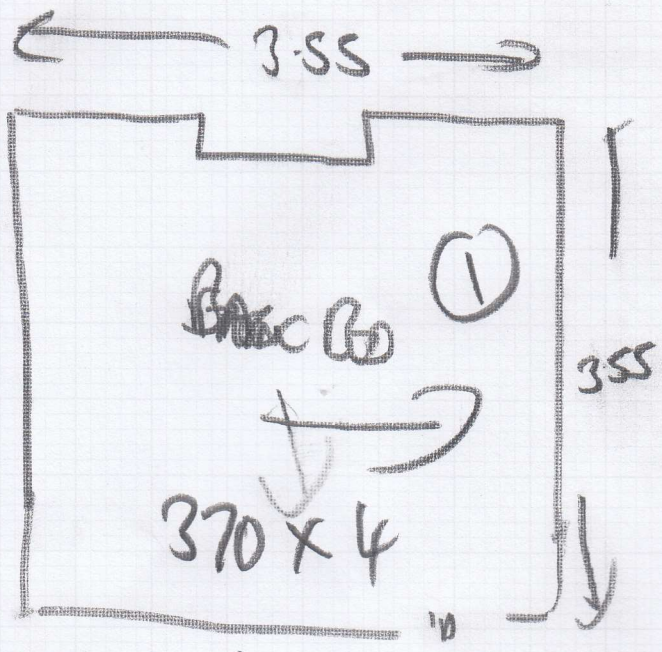

mrcarpet
 Job No: F25112
 Name: SANTORO
 Address: 208 BRIDGEWOOD RD
 WORCESTER PARK
 LONDON KT4 8XU
 Tel: 07805-817737
 Sheet: 1 2

CUT ON SITE LINE UP HERRINGBONE.
 RUNNER SSCM

NEW GRIPPER
 + LOWTOG UNDERLAY

21 LIN WARRIOR
 FLATWEAVE CARPETS 2.00x4
 HERRINGBONE CHECK

3 BEDROOMS York 230.

- ① 3.70 x 4
- ② 4.25 x 4

3+ LANDING 2.55 x 4

11M ROLL
 COMING IN

- CUT
- ① 3.70 x 4
 - ② 4.25 x 4
 - ③ BAL OF ROLL
-
- 3.05 x 4

UPPER OLD
 NEW 10MM UNDERLAY - SMALL BED ONLY
 EXISTING GRIPPER BEDS + LANDING
 ALI SATIN BRW / BROWN

Job No F 28112
Name SANTORO
Address 208 BRIDGEWAY RD
WOLLESTON PARK
LONDON KT4 8XU
Sheet 07805-819137

NOTE ALL VOLVES
RUN TO FRONT OF HUB

BRAND

Floor Lp

Floor Lp

STRIP PLINER (SS)

- W1 - 60 x 90
- W2 - 65 x 110
- W3 - 65 x 76
- ST 10 - 41 x 78
- BAND 50 x 95

GRASSY GROUP
NEW CLAY 10M

12
B.P. - BLINDED STAIR