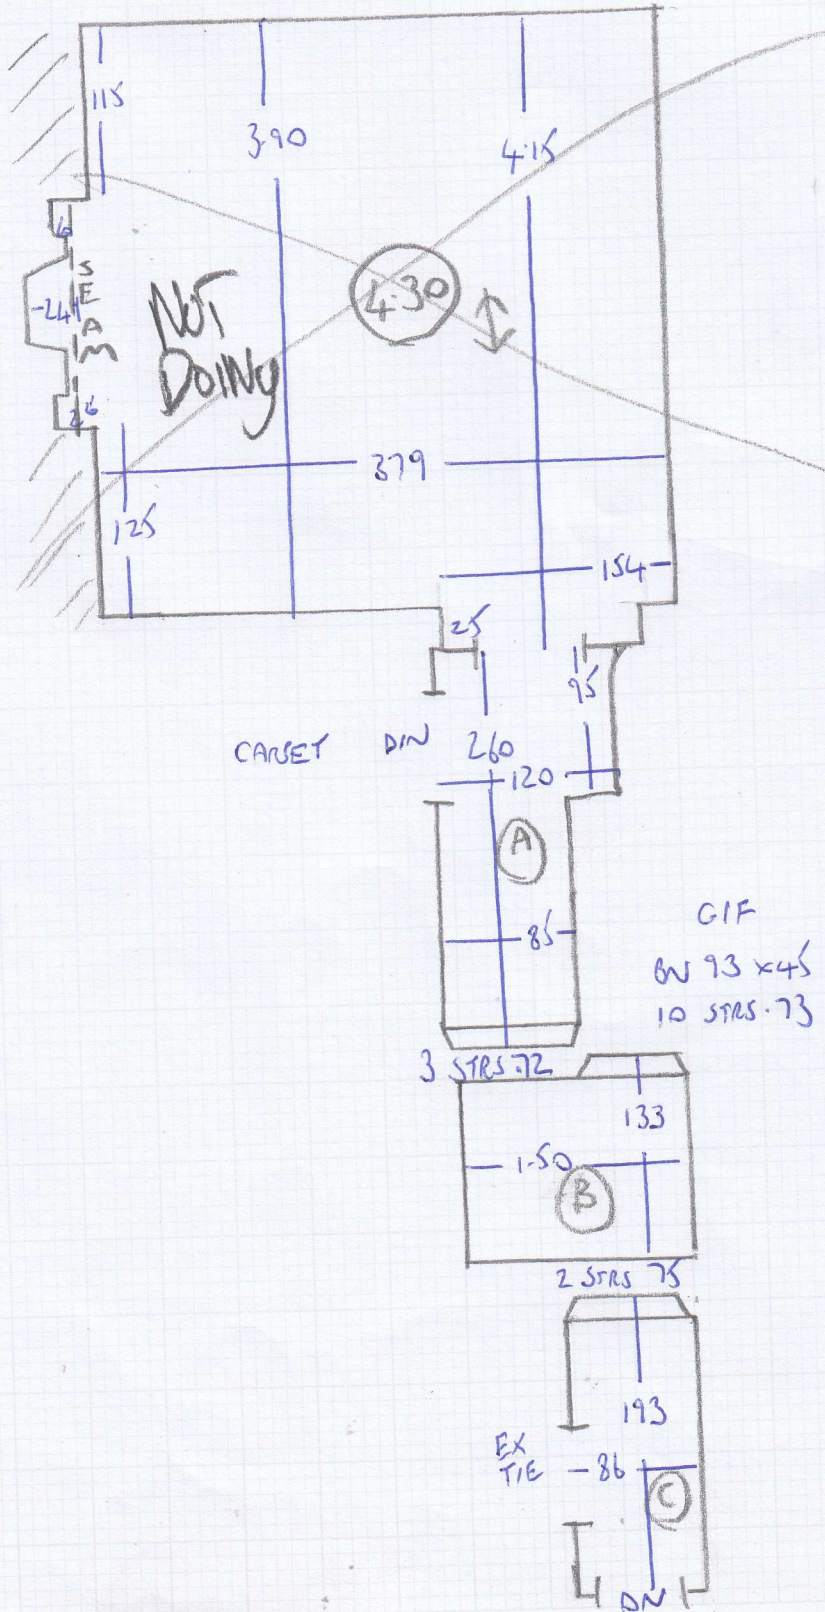

Job No: F28113
 Name: KEENE
 Address: 116 SHAKESPEARE RD
 W3 6SN
 Tel: 1-3
 Sheet: of

~~LOFT ROOM~~
 6.55 x 4. NEW ENGLAND
 5.60 MONTPELIER
 16.60 STAIRS NEW ENGLAND
 = 48.75 OIL FABRIC

~~FTX FRONT SEA~~
~~4.30 x 4.00 = 17.2m²~~

~~RUNNER~~
~~11M TAPE - 264.00~~
~~CUT BOARD - 37.00~~
~~FIT - 92.50~~
~~6395.00~~

660

5.60

1M

Job No: F28113
Name: KEENE
Address: 116 SHAKESPEARE RD
W3 6SN
Tel: 2-3
Sheet:

FIRST FLOOR

Job No: F28113
Name: KEENE
Address: 116 SHAKESPEARE RD
W3 6SN
Tel:
Sheet: 3-3

TOP FLOOR