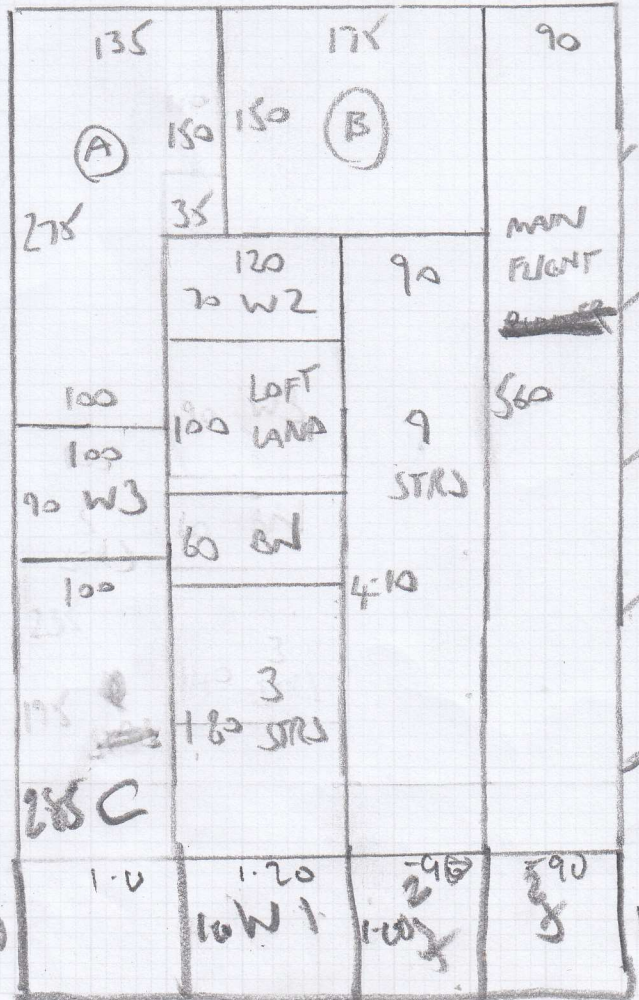

Job No: F28113
 Name: KEENE
 Address: 116 SHAKESPEARE RD
 W3 6SN
 Tel: 1-3
 Sheet: of

~~LOFT ROOM~~
 6.55 x 4. NEW ENGLAND
 5.60 MONTPELIER
 16.60 STAIRS NEW ENGLAND
 = 48.75 OIL FABRIC

~~FTX FRONT SEA~~
~~4.30 x 4.00 = 17.2m²~~

~~RUNNER~~
~~11M TAPE - 264.00~~
~~CUT BOARD - 37.00~~
~~FIT - 92.50~~
~~6395.00~~

660

5.60

1M

Job No: F28113
Name: KEENE
Address: 116 SHAKESPEARE RD
W3 6SN
Tel: 2-3
Sheet:

FIRST FLOOR

Job No: F28113
Name: KEENE
Address: 116 SHAKESPEARE RD
W3 6SN
Tel:
Sheet: 3-3

TOP FLOOR