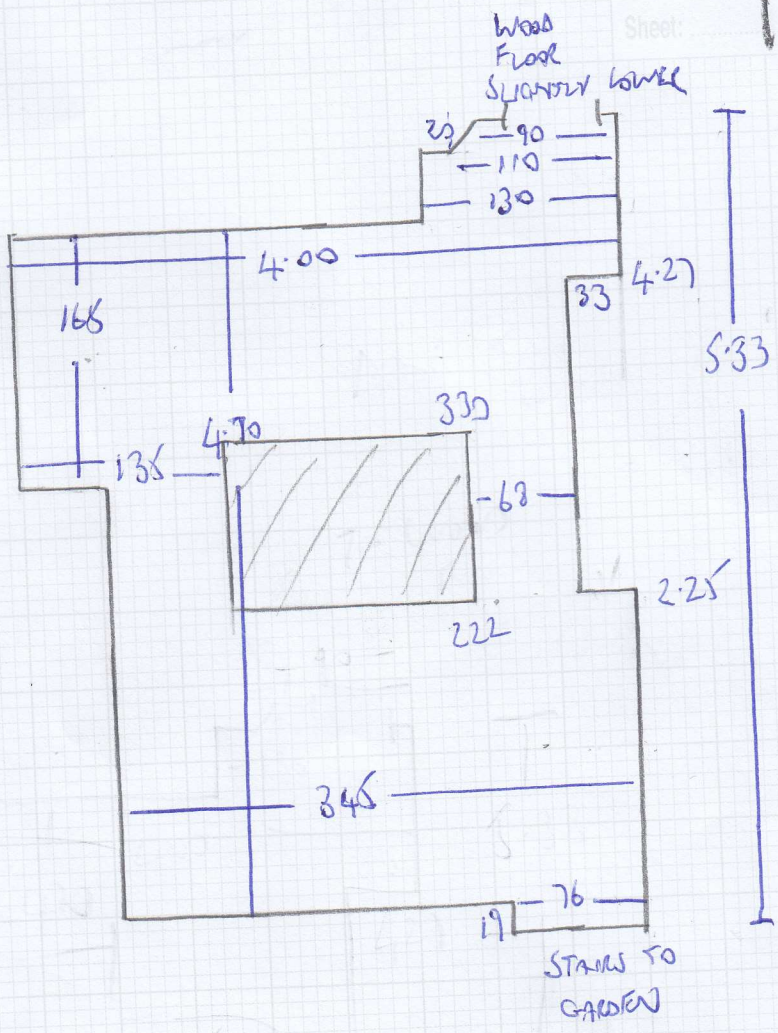

mrcal pet  
 F28118  
 THE ~~WELLS~~ WELLS SPECIACIST LTD  
 Name:  
 Address: 434 FULHAM PARADE RD  
 SW6 6HX  
 Tel:  
 Sheet: 1-1

1x 8' Lino 016

162  
 20  
 11  
 Transform. Devel STAIRS  
 46920

~~18mm PUF~~  
~~6mm PUF~~  
 FIT ONTO EXISTING  
 Ply  
 USE FEATHER TO  
 COVER