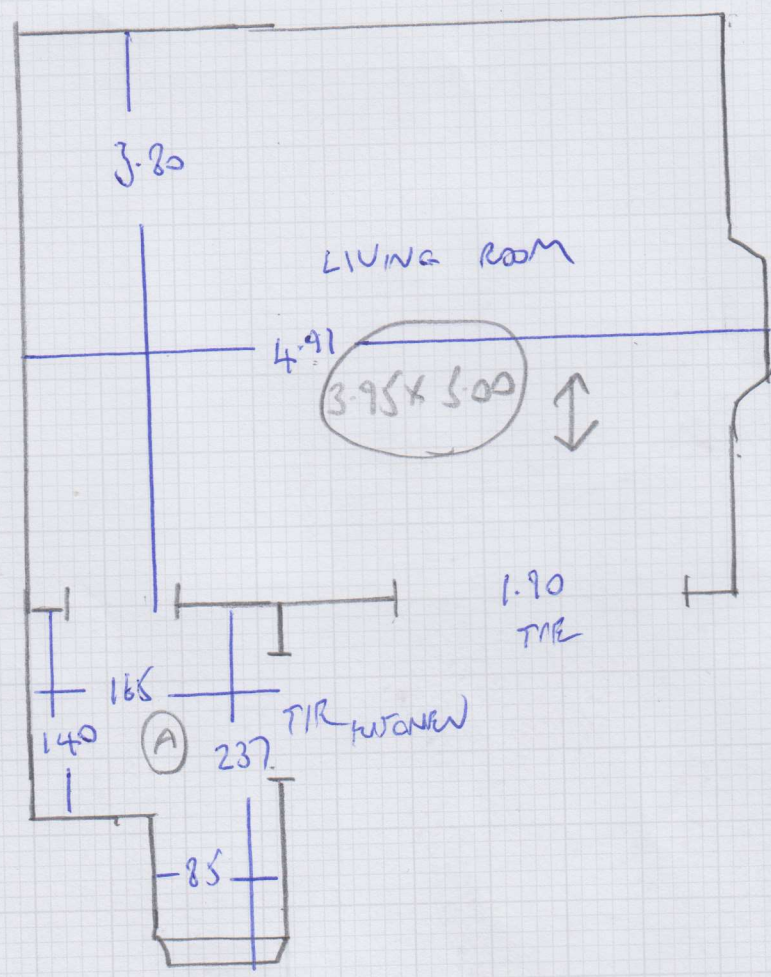

mrcarpets
 Job No: F28121
 Name: woolf
 Address: FLAT 3
 15 CHESSON RD W14 9QR
 Tel:
 Sheet: 2 OF 3

CHAGALL
 185
 FR
 4.00
 X
 SMTR

- 1 w 88x58
 - 2 w 105x63
 - 3 w 73x62
 - 9 STPS. 71
- 4 STPS. 74
 (B) 77
 97
 STPS 90x38
 ROOF TERRACE
- 1
 102
 FID ON
 85
 (C)
 ↓
 STPS 00

Job No: F28121
 Name: WOOLF
 Address: Flat 3
 15 CHESSON RD WY 9AR
 Tel:
 Sheet: 3 of 3

TOP FLOOR

VIVALDI - 114
 5-00 x 4MTR
 CUT DOWN TO
 3-30 x 4MTR BEDROOM
 1-35 x 4MTR LANDING