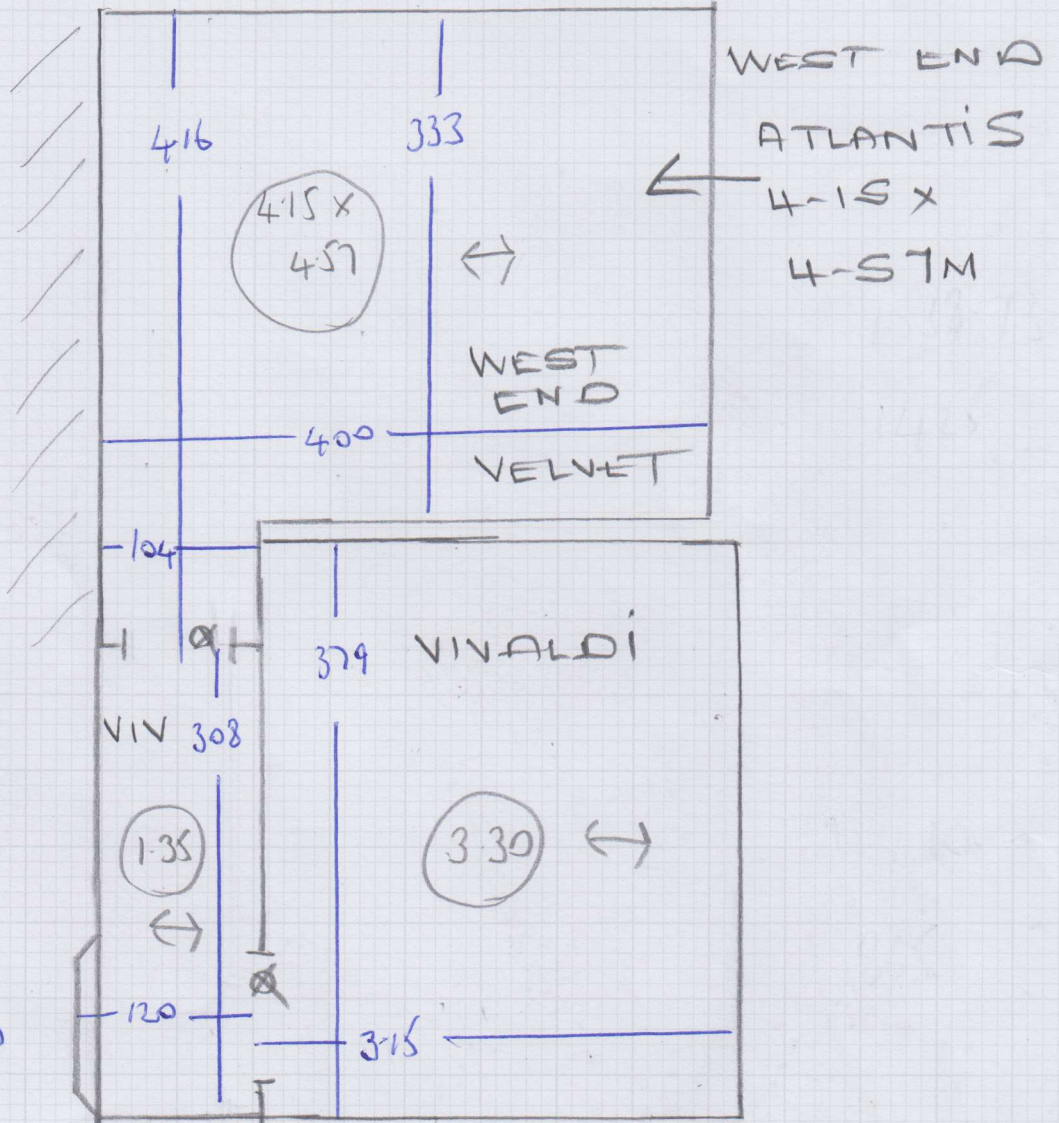

mrcarpets
 Job No: F28121
 Name: woolf
 Address: FLAT 3
 15 CHESSON RD W14 9QR
 Tel:
 Sheet: 2 OF 3

CHAGALL
 185
 FR
 4.00
 X
 SMTR

- 1 w 88x58
 - 2 w 105x63
 - 3 w 73x62
 - 9 STPS. 71
- 4 STPS. 74
 (B) 77
 97
 STPS 90x38
 ROOF TERRACE
- 1
 102
 FID ON
 85
 (C)
 ↓
 STPS 00

Job No: F28121
 Name: WOOLF
 Address: Flat 3
 15 CHESSON RD WY 9AR
 Tel:
 Sheet: 3 of 3

TOP FLOOR

VIVALDI - 114
 5-00 x 4MTR
 CUT DOWN TO
 3-30 x 4MTR BEDROOM
 1-35 x 4MTR LANDING