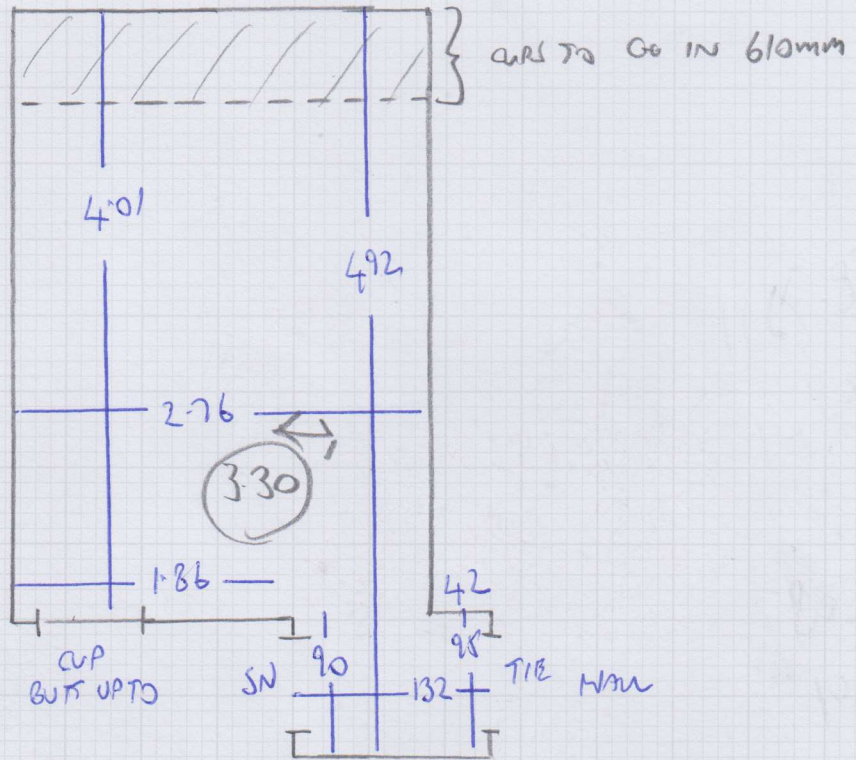

Job No: F28129  
 Name: KAREN MAIZE INTERIORS  
 Address: FLAT 9 FRANCIS HOUSE  
 COVERIDGE SAUNDERS SW10 0RP  
 Tel: \_\_\_\_\_  
 Sheet: 1 OF 1

$$3.30 \times 4.57 = 15.08m^2$$

WEST END PRESTIGE VELVET  
 BAGEL