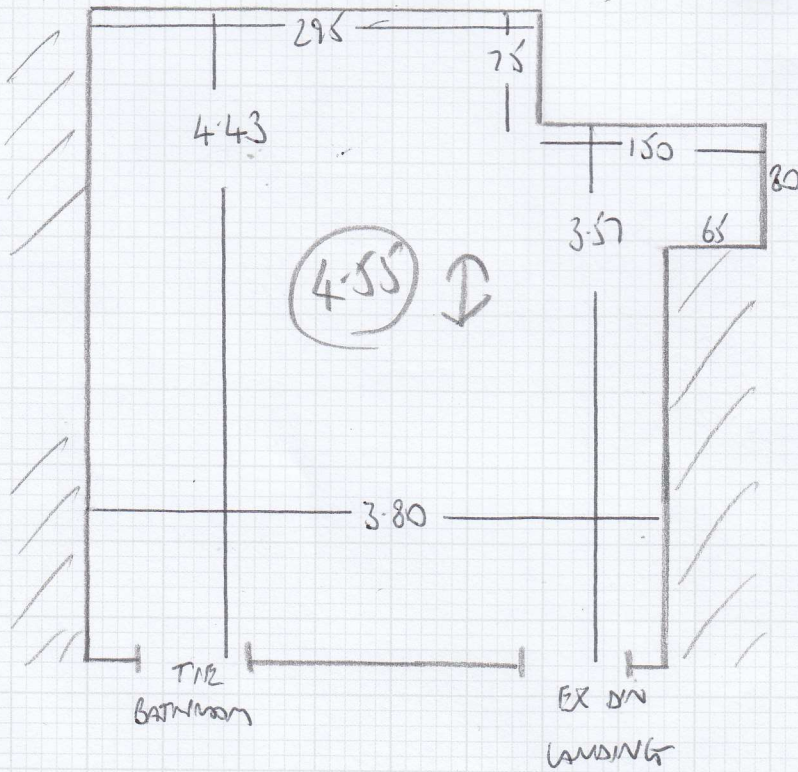

Job No: F28131

Name: HIGGINS

Address: 19 BOVINGDON RD  
SW6 2AP

Tel:

Sheet: 1-1

MASTER BEDROOM

COTSWOLD BLOCKHATCH  
RUB

455 x 500