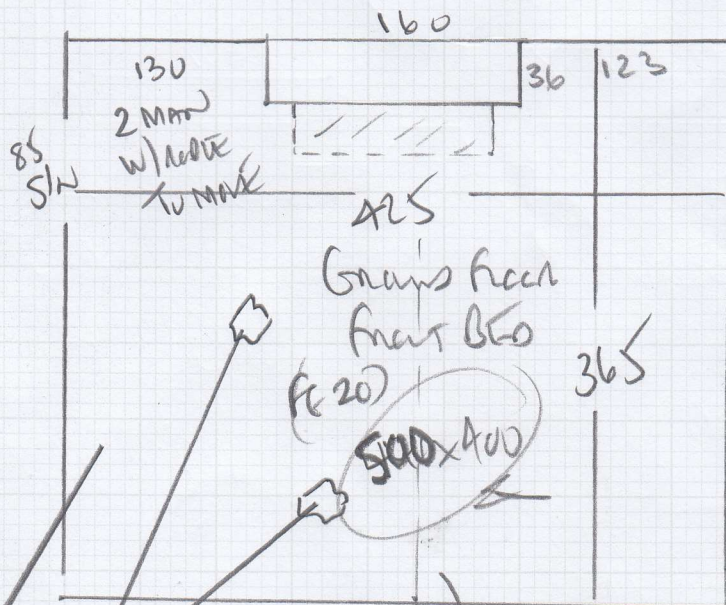

Job No: F28132
Name: EBM INVESTMENTS
Address: 55 BUNNICK RD
SW6 4NH
Tel:
Sheet: 3-3

MOTHS!!
!! Serious Problem !!

DIPS in floor

floor RISES
stone / Ramp in floor
NEEDS Attention BT

Builder