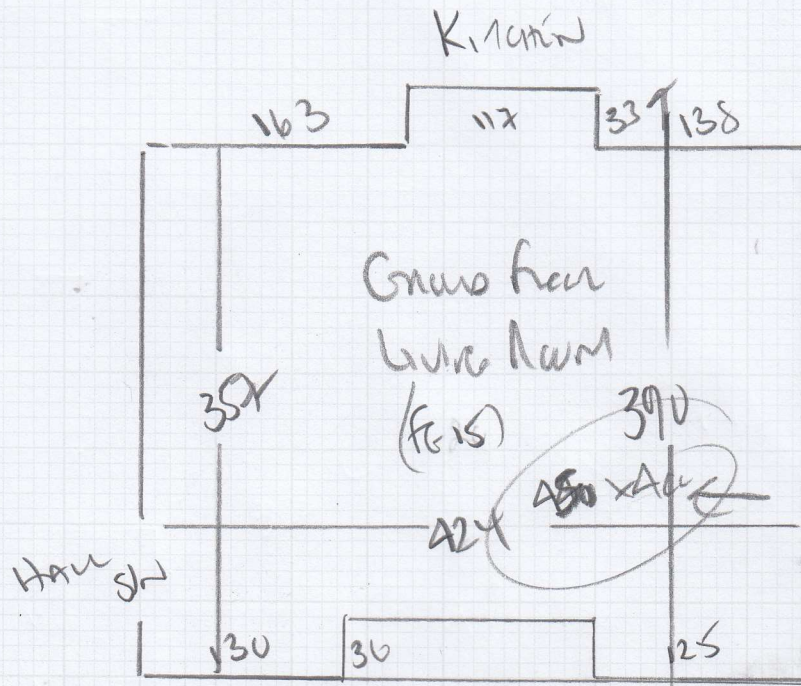

Job No: F28132
Name: EBM INVESTMENTS
Address: 55 BUNNICK RD
SW6 4NH
Tel:
Sheet: 3-3

MOTHS!!
!! Serious Problem !!

DIPS in floor

floor RISES
stone / Ramp in floor
NEEDS Attention BT

Builder