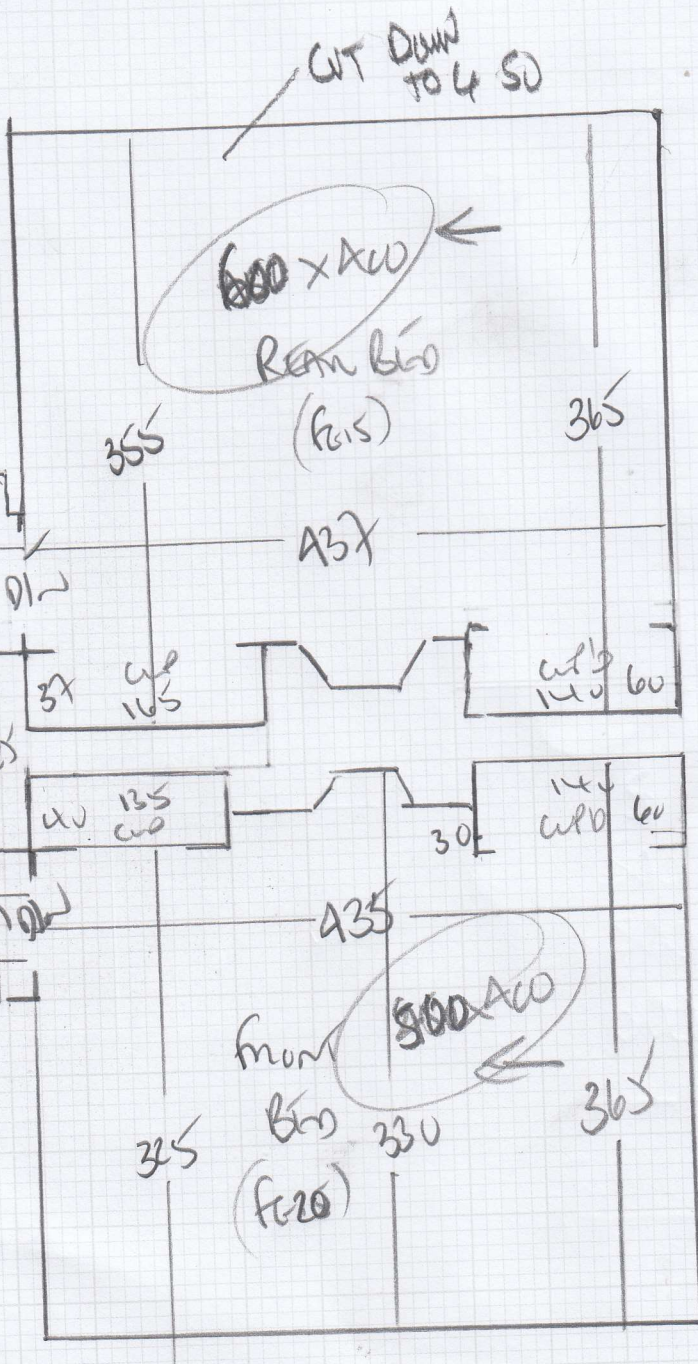

Job No: F28132  
 Name: EBRO INVESTMENTS  
 Address: 55 Burnside Rd  
 SW6 UNIT  
 Tel:  
 Sheet: 1 of 3

LEVEL ROOM  
4 BEN ROOMS  
STAIRS x LANDINGS

TRAFFIC 50' CLEARANCE  
 COLOR TLA-5088

PLAN 750 x 400  
 LEVEL ROOM 550 x 400  
 GLF front 500 x 400  
 RT front 500 x 400  
 1ST REAR 600 x 400  
~~250~~ x 400  
28 x 4

101.20 m<sup>2</sup>

Job No: F 28132  
 Name: EGO INVESTMENTS  
 Address: 55 BUN. RD  
 SWB 4NH  
 Tel:  
 Sheet: 23

137  
 45x85  
 Blw  
 45x140  
 FRAS  
 Smiling  
 Smila

WOOD FLOOR  
 \* BROWN UNEVEN \*  
 MONTHS!! SERIOUSLY BAD  
 ANCO BARS