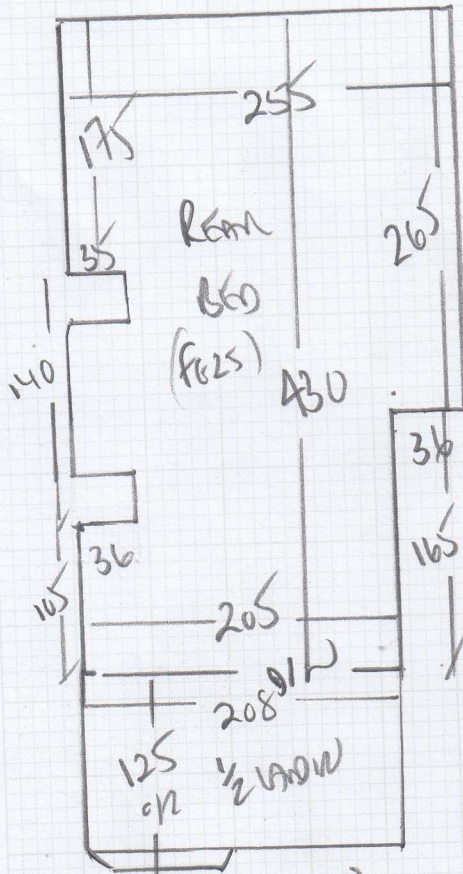

Job No: F28132  
 Name: EBRO INVESTMENTS  
 Address: 55 Burnside Rd  
 SW6 UNIT  
 Tel:  
 Sheet: 1 of 3

LEVEL ROOM  
4 BEN ROOMS  
STAIRS x LANDINGS

TRAFFIC 50' CLEARANCE  
 COLOR TLA-5088

PLAN 750 x 400  
 LEVEL ROOM 550 x 400  
 GLF front 500 x 400  
 RT front 500 x 400  
 1ST REAR 600 x 400  
~~250~~ x 400  
28 x 4

101.20 m<sup>2</sup>

Job No: F 28132  
 Name: EGO INVESTMENTS  
 Address: 55 BUN. RD  
 SWB 4NH  
 Tel:  
 Sheet: 23

137  
 45x85  
 Blw  
 45x140  
 FRAS  
 Smiling  
 Smila

WOOD FLOOR  
 \* BROWN UNEVEN \*  
 MONTHS!! SERIOUSLY BAD  
 ANCO BARS