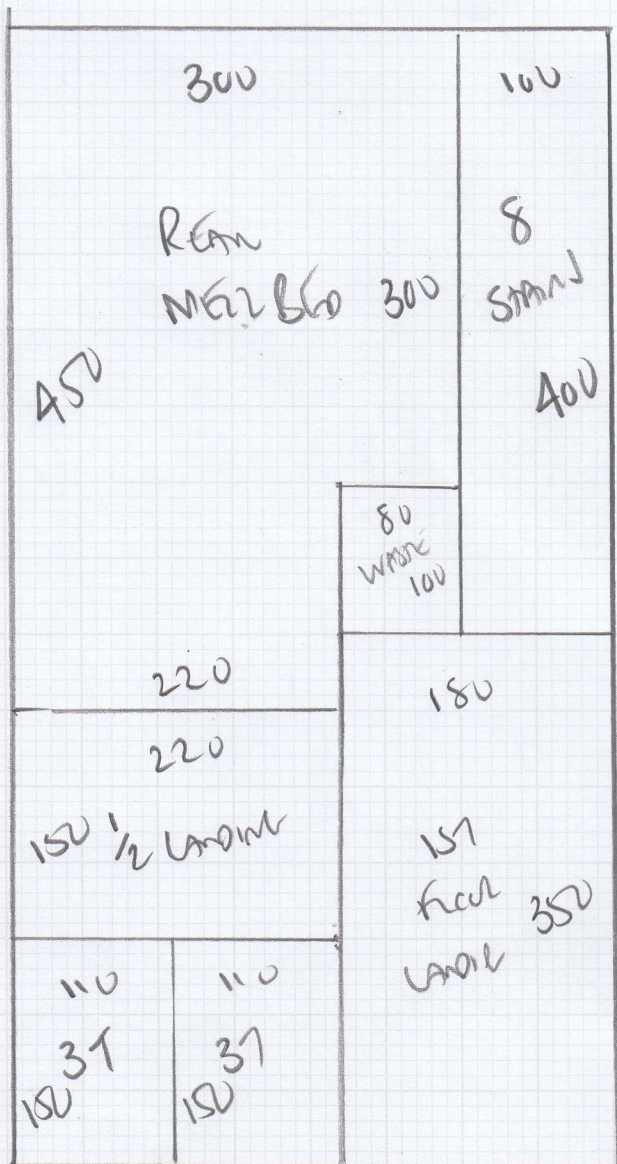

Job No: F28132  
 Name: EBRO INVESTMENTS  
 Address: 55 Burnside Rd  
 SW6 UNIT  
 Tel:  
 Sheet: 1 of 3

LEVEL ROOM  
4 BEN ROOMS  
STAIRS x LANDINGS

TRAFFIC 50' CLEARANCE  
 COLOR TLA-5088

PLAN 750 x 400  
 LEVEL ROOM 550 x 400  
 GLF front 500 x 400  
 RT front 500 x 400  
 1ST REAR 600 x 400  
~~250~~ x 400  
28 x 4

101.20 m<sup>2</sup>

Job No: F 28132  
 Name: EGO INVESTMENTS  
 Address: 55 BUN. RD  
 SWB 4NH  
 Tel:  
 Sheet: 23

137  
 45x85  
 Blw  
 45x140  
 FRAS  
 Smiling  
 Smila

WOOD FLOOR  
 \* BROWN UNEVEN \*  
 MONTHS!! SERIOUSLY BAD  
 ANCO BARS