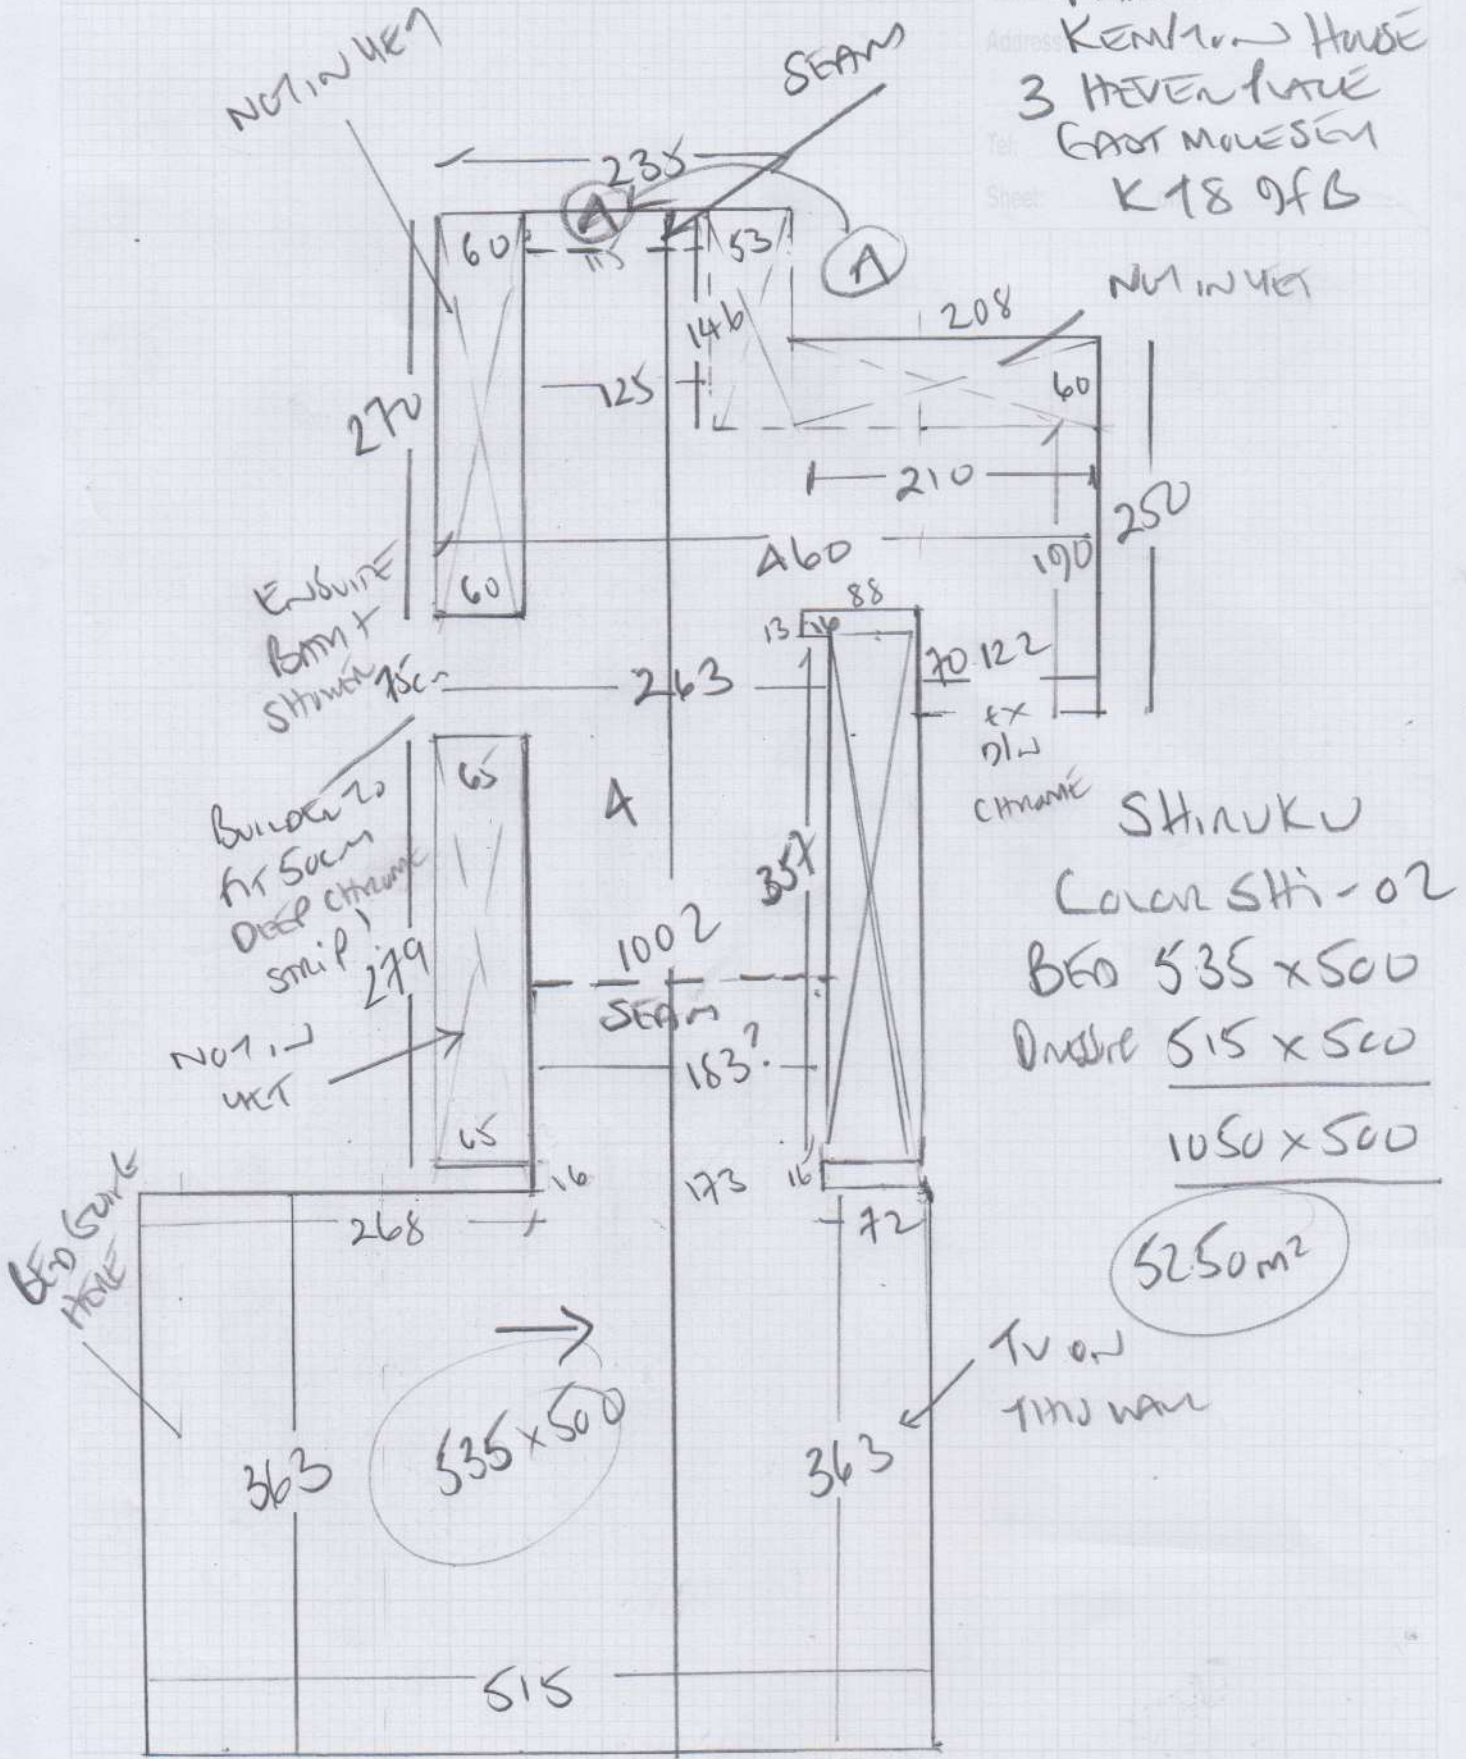

# MASTER BED + DRESSING ROOM

Job No: F 28134  
 Name: FARROW  
 Address: KEN/100 HOUSE  
 3 HEVEN HALL  
 EAST MANSION  
 Sheet: K 18 of B

F28134

3rd call of 3

Notes for Measure

Estimator: Colin

Mrs Claire Farrow, Kempton House

Date of Measure: Mon, 21 Jun 21

At: BOS

8:30am - 5:15

Site Address:

Kempton House  
3 Hever Place

Customer Address:

39 Russell Garden Mews

EAST MOLESEY

KT8 9FB

LONDON

W14 8EU

CONTACT: As customer details

Mobile	Home	Office
07860-940734	N/P	020-7381-3409

Email:  
claire@yml.london

Areas to be done and Description of Measure

Check measure large bedroom / dressing room (seam location / tiles & BIC)

Instructions and Estimators comments

Shiruku SHI-02

**Must Read!** BOS from 8am Re: Claire Fitting Friday 2nd July

Office Ref: F28134

Mrs Claire Farrow, Kempton House

Date of Measure Mon, 21 Jun 21

At BOS

Floor:  Wood / Concrete / other CHIPBOARD