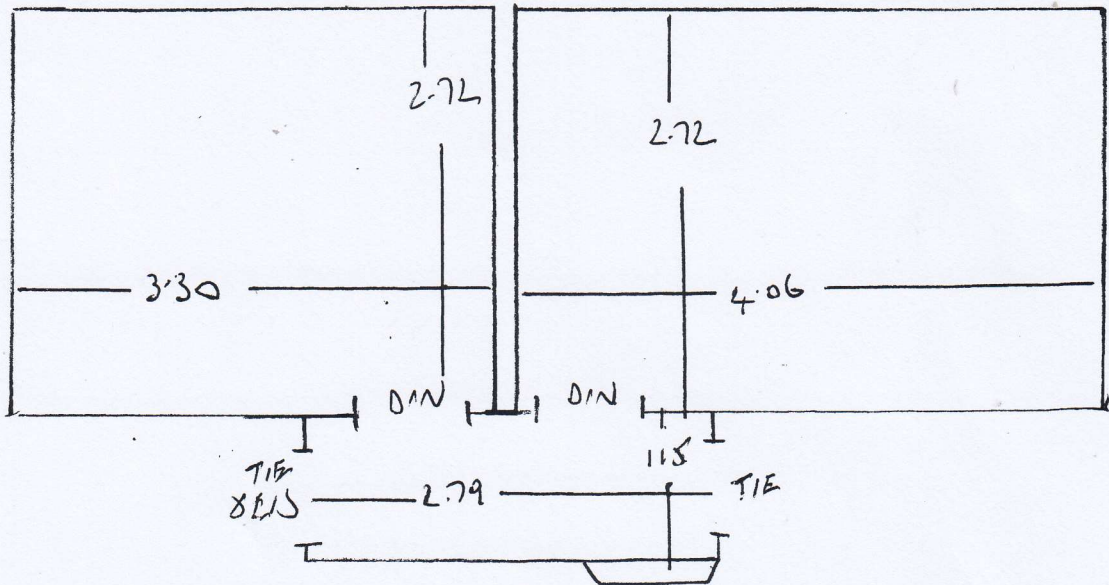

F28157
 ROBINSON
 18 ABBEY GARDENS
 W6 80R

1-2

MOVIES IV 107.

420x4
 480x4

FTT BOOBANS
 THE 22.

+ CUT TO
 SIZE
 FOR WHIPPING

STAIRS CUT TO -65 RUNNER

F28157
 ROBINSON
 18 ABBEY CAMDEN
 W6 8QR

2-2

- RISER 83x17
- 1 W 100x68
- 2 W 123x76
- 3 W 87x76
- 6 STRS .86
- 4 W 103x70
- 5 W 125x77
- 6 W 86x75
- G/F

65cm WHIPPED
 RUNNER