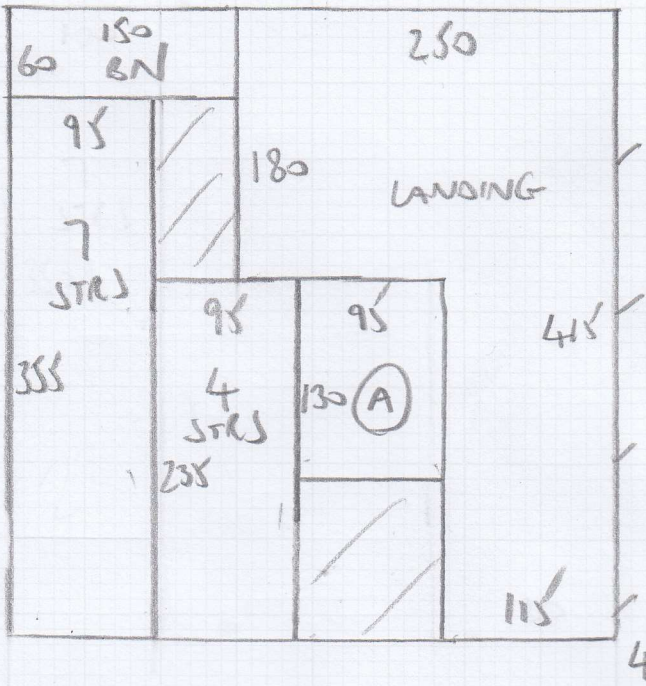

S&L

Job No: F28161
Name: DEUGNY
Address: Flat 7 in Queensgate
SW7 5EH
Tel:
Sheet: 1 of 2

HOMESFURN TILES
4506.

MAIN BED + Dressing Room
CELESTE 0180.
6.00 x 5.00
2.20 x 5.00

Job No: F28161
 Name: DEUGNY PAT 7
 Address: 1A QUEENSWAY
 SW1 SE1

Tel: _____
 Sheet: 2 2