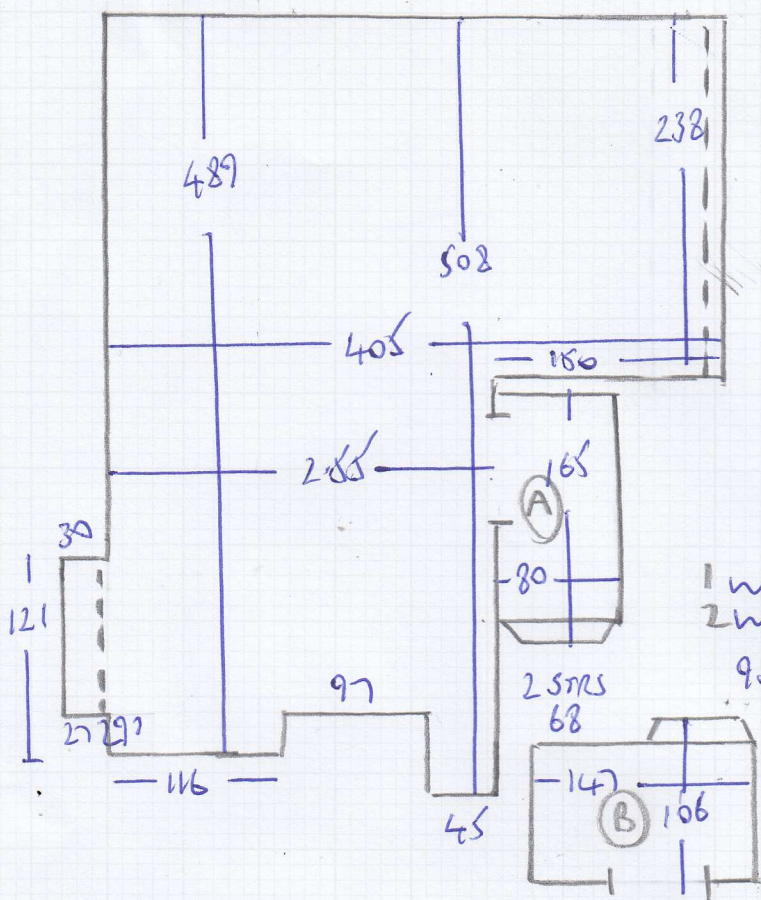

WITHOUT FIF LAUNDRY

mrcarpet  
 Job No: F28162  
 Name: MARJEU  
 Address: 14 TAYLOR RD  
 W6 8LZ  
 Tel:  
 Sheet: 1 of 2

Vivendi 114  
7.55x4

TOP FLOOR

Job No: F28162  
 Name: MARCELLI  
 Address: 14 TASSO ROAD  
 W6 8LZ  
 Tel:  
 Sheet: 2 of 2

FIF  
 1 W 105x68  
 2 W 90x64  
 9 STPS - 73

FIF LANDING