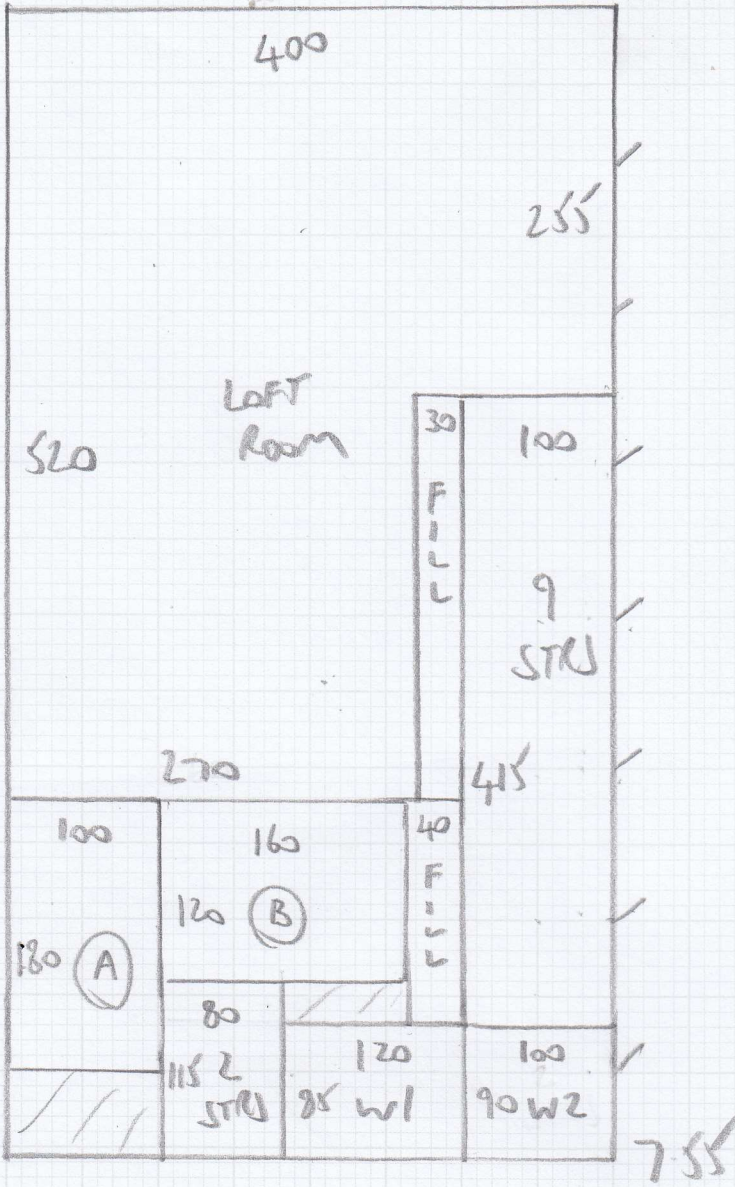

WITHOUT FIF LAUNDRY

mrcarpet  
 Job No: F28162  
 Name: MARJEU  
 Address: 14 TAYLOR RD  
 W6 8LZ  
 Tel:  
 Sheet: 1 of 2

Vivendi 114  
7.55x4

TOP FLOOR

Job No: F28162  
 Name: MARCELLI  
 Address: 14 TASSO ROAD  
 W6 8LZ  
 Tel:  
 Sheet: 2 of 2

FIF  
 1 W 105x68  
 2 W 90x64  
 9 STPS - 73

FIF LANDING