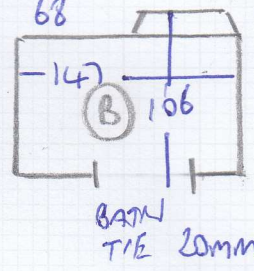

WITHOUT FIF LAUNDRY

mrcarpet  
 Job No: F28162  
 Name: MARJEU  
 Address: 14 TAYLOR RD  
 W6 8LZ  
 Tel:  
 Sheet: 1 of 2

Vivendi 114  
7.55x4

TOP FLOOR

Job No: F28162  
 Name: MARCELLI  
 Address: 14 TASSO ROAD  
 W6 8LZ  
 Tel:  
 Sheet: 2 of 2

FIF  
 1 W 105x68  
 2 W 90x64  
 9 STPS - 73

FIF LANDING