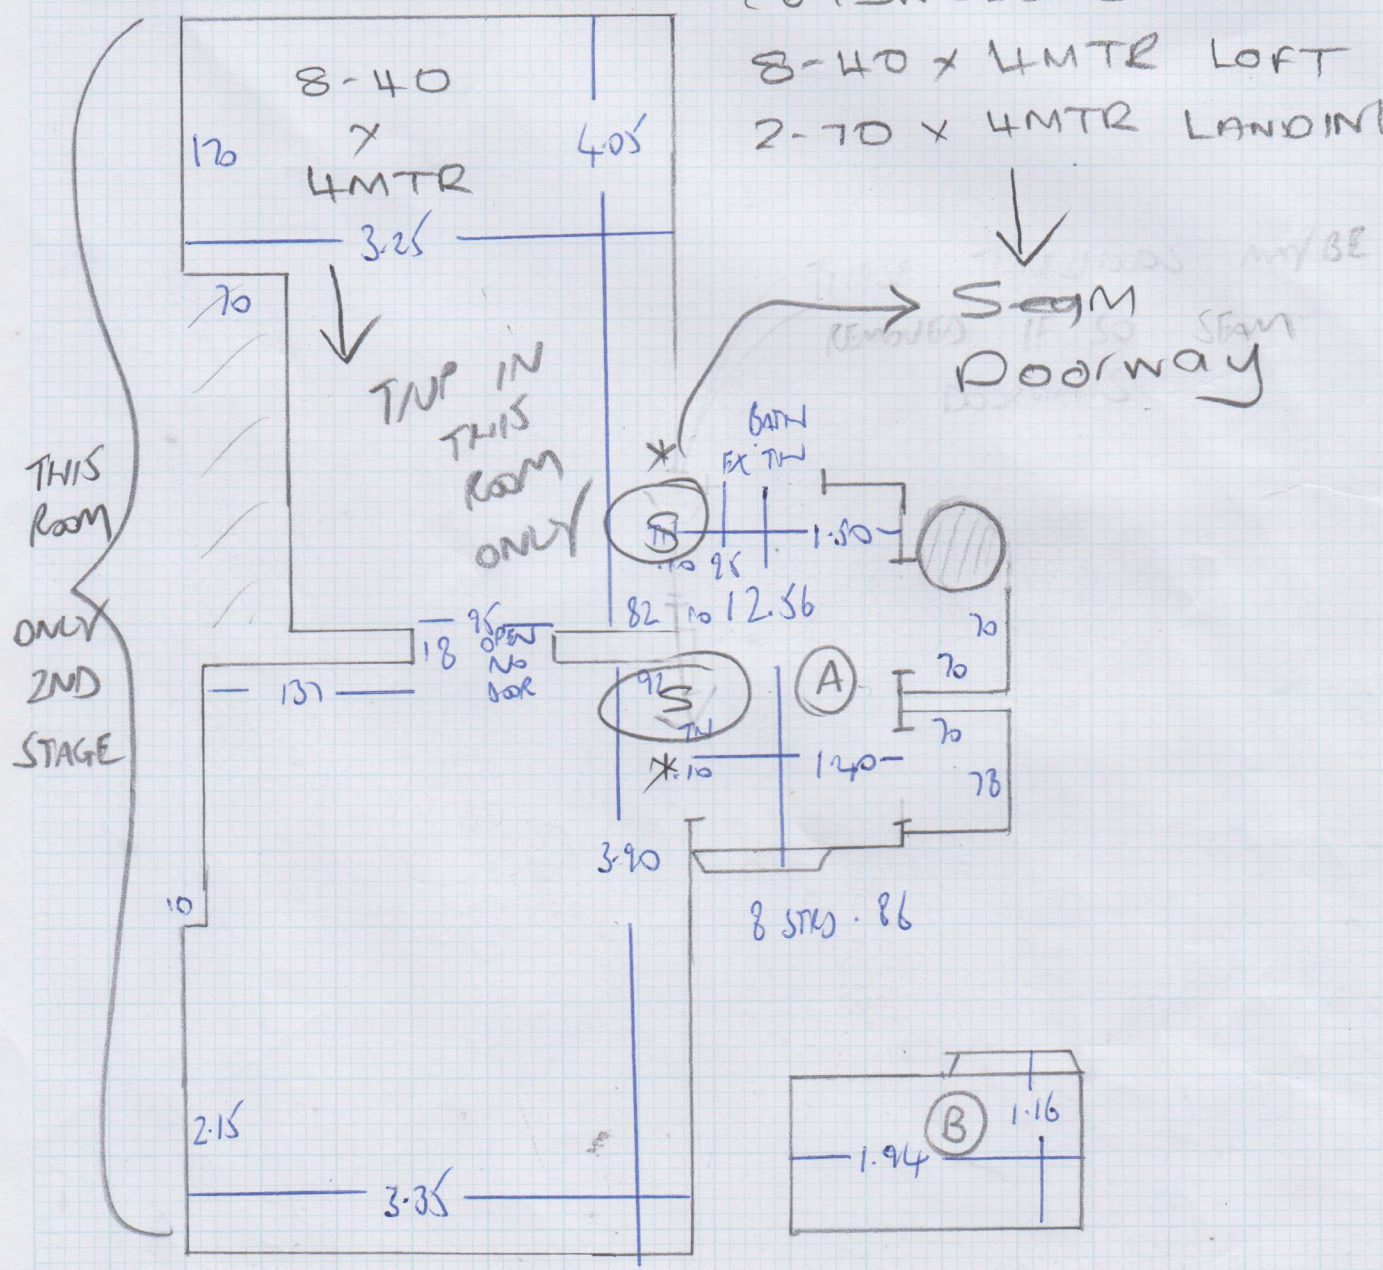

Job No: F28171
 Name: NEWELL
 Address: 41 CHESTER RD
 SW6 5AA
 Tel:
 Sheet: 1 of 1

Top Floor

COTSWOLD BOURTON
 8-40 x 4MTR LOFT
 2-70 x 4MTR LANDING

To 2nd Floor