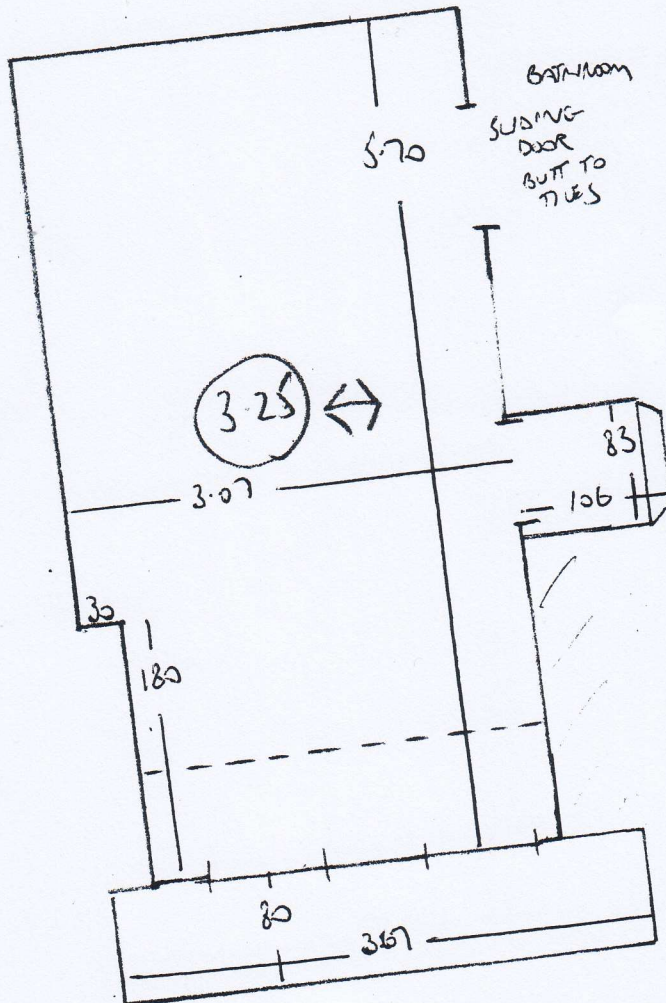

325 - TOP ROOM
 310 - FIF FRONT
 320 } CIP
 570
 1525 x 500
 76.25M²

65M² UNDER
 6051E

SIGNAL ANTENNA
 ARUBA
 WITH INTER

F28177
 BRADFORD
 23 EURUNE ROAD
 W6 9N2
 1-3

F28177
BLACKFORD
23 EMMALINE ROAD
WB 9N2

2-3

TOP FLOOR

- 1 SPR 75
- 1 W 81x52
- 2 W 108x57
- 3 W 104x67
- 4 W 78x54
- 4 SPRS 78
- 5 W 85x52
- 6 W 107x56
- 7 W 107x74
- 8 W 74x57
- DN 115x45

F28177
BLACKFORD
23 E WALINE ROAD
W6 9N2

3-3