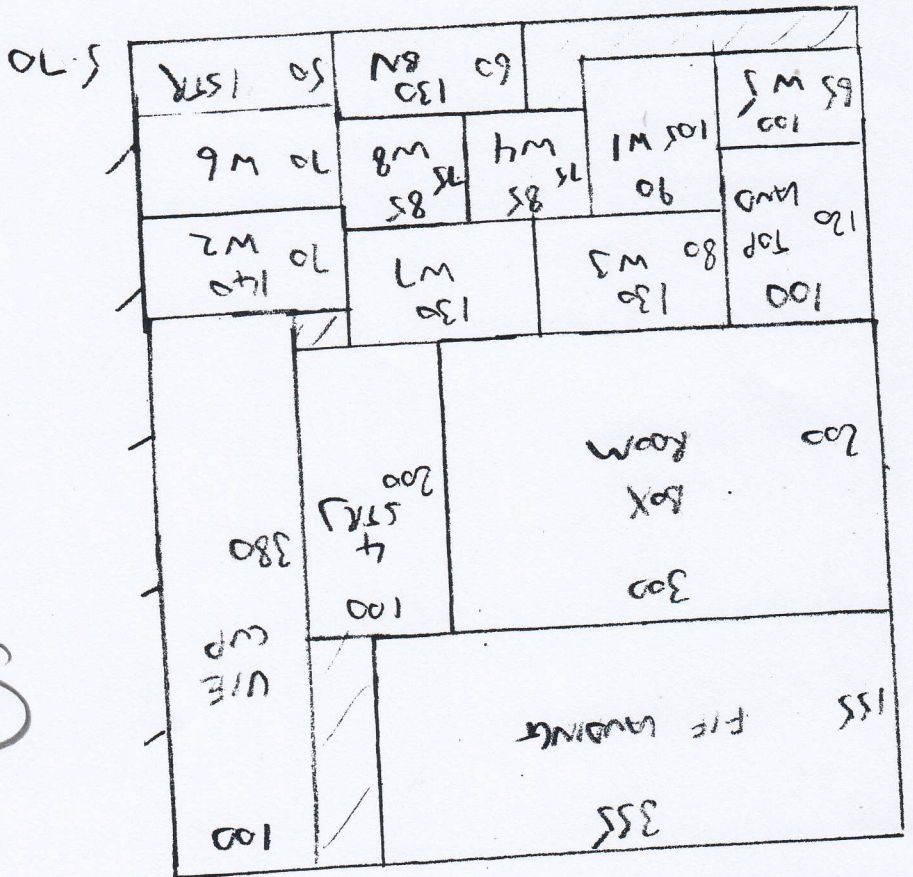

325 - TOP ROOM
 310 - FIF FRONT
 320 } CIP
 570
 1525 x 500
 76.25M²

65M² UNDER
 6051E

SIGNAL ANTENNA
 ARUBA
 WITH INTER

F28177
 BRADFORD
 23 EURUNE ROAD
 W6 9N2
 1-3

F28177
BLACKFORD
23 EMMALINE ROAD
WB 9N2

2-3

TOP FLOOR

- 1 SPR 75
- 1 W 81x52
- 2 W 108x57
- 3 W 104x67
- 4 W 78x54
- 4 SPRS 78
- 5 W 85x52
- 6 W 107x56
- 7 W 107x74
- 8 W 74x57
- DN 115x45

F28177
BLACKFORD
23 E WALINE ROAD
W6 9N2

3-3