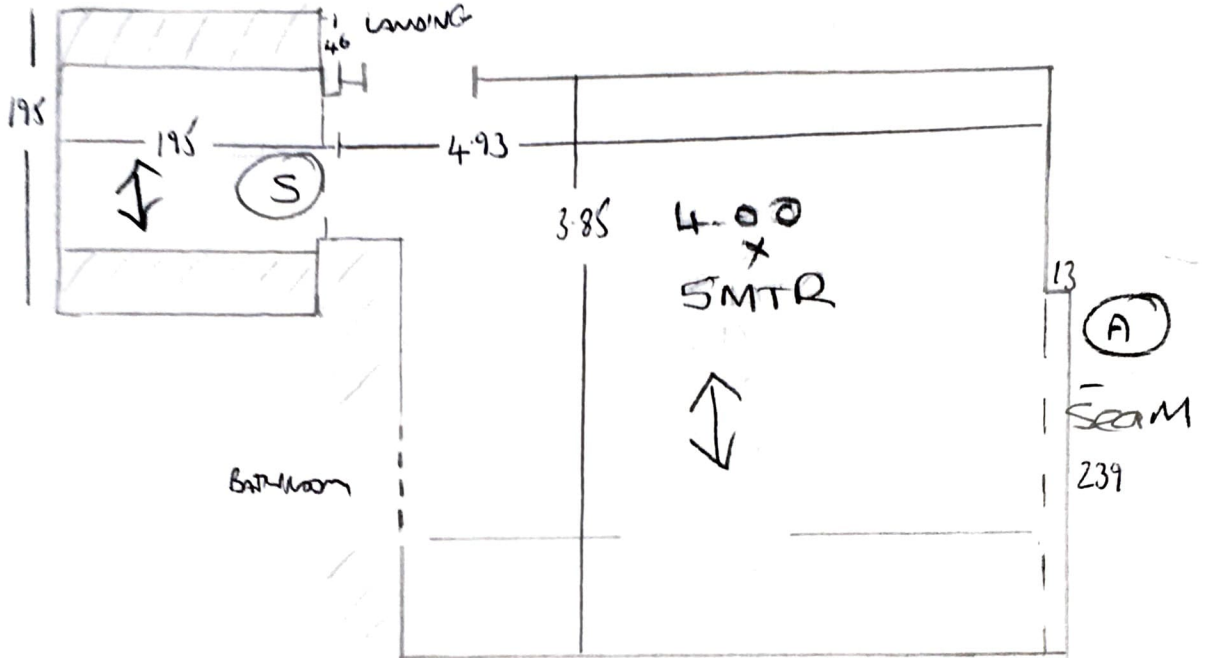

F28185  
 WE GROUP  
 FWT 4  
 16 WEST HANCOCK ST SWIX 85L

MASTER Bedroom

1 OF 1

NO UPBOARD IN YET

SUEDE 4-00 x SMTR ROOM  
 630 3-55 x SMTR PLAN