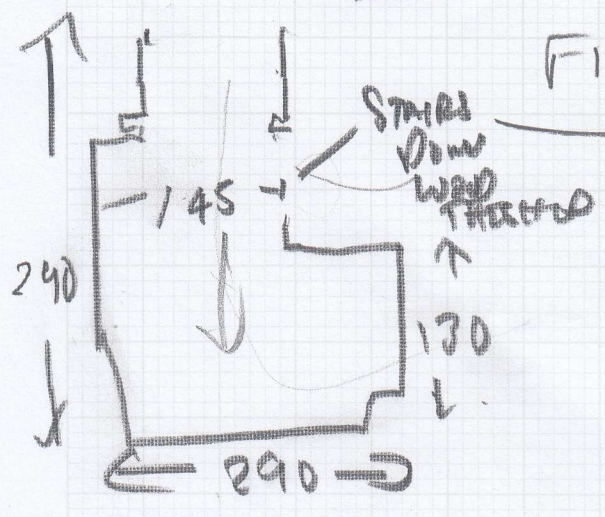

mrcarpet  
 Job No: F28194  
 Name: BAINS  
 Address: 14 RAINVILLE ROAD, LONDON W6 9HA  
 Tel:  
 Sheet: 1 of 1

Pod

FITTED

MAIN BEDROOM

620x5

6-40x5Mtr  
FR 5736

DESIGNER LOOP  
 SEINE  
 6-40x5MTR

1360  
 (25)