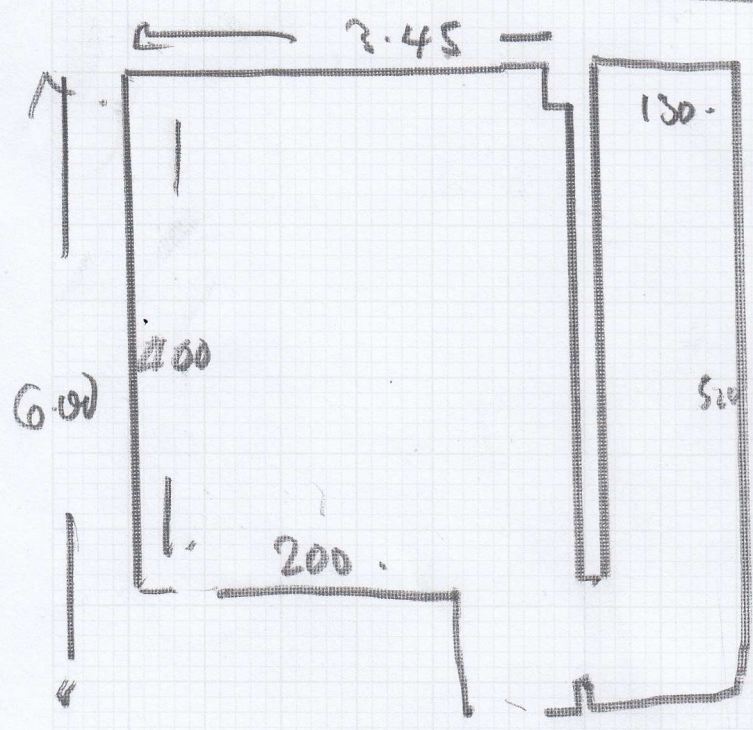

mrcarpet  
 Job No: F28194  
 Name: BAINS  
 Address: 14 RAINVILLE ROAD, LONDON W6 9HA  
 Tel:  
 Sheet: 1 of 1

Pod

FITTED

MAIN BEDROOM

620x5

6-40x5Mtr  
FR 5736

DESIGNER LOOP  
 SEINE  
 6-40x5MTR

1360  
 (25)