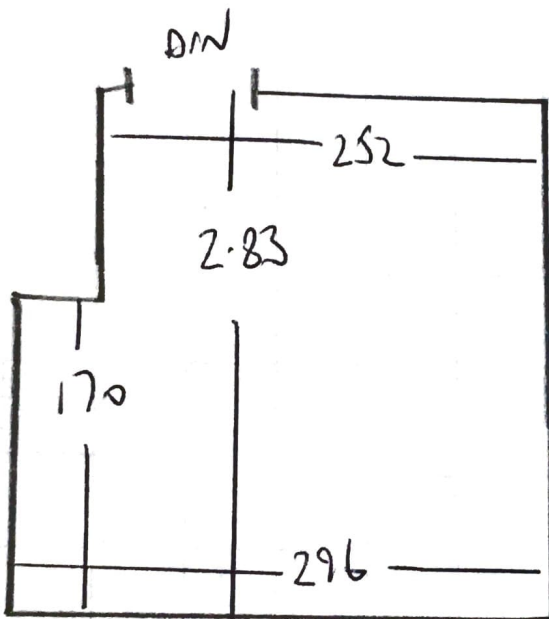

F28219
LUCAS

24 MUNDEN ST
WIL4 ORH

1 OF 1

LONDON TWIST
RIV-506

2-95 x 4MTR

F28219

LUCAS

24 MUNDEN ST
WIL4 ORW

1 OF 1

LONDON TWIST

RIV-506

2-95 x 4MTR