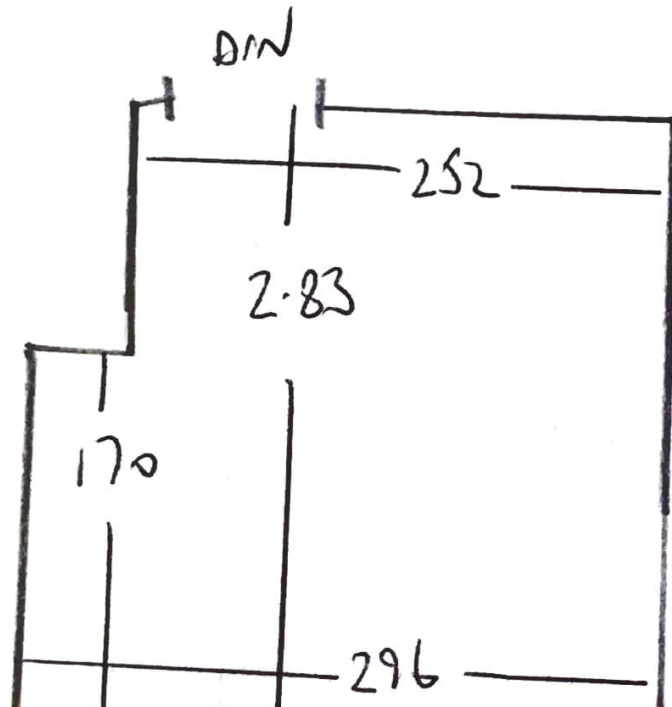

F28219
LUCAS

24 MUNDEN ST
WIL4 ORH

1 OF 1

LONDON TWIST
RIV-506

2-95 x 4MTR

F28219

LUCAS

24 MUNDEN ST
WIL4 ORW

1 OF 1

LONDON TWIST

RIV-506

2-95 x 4MTR