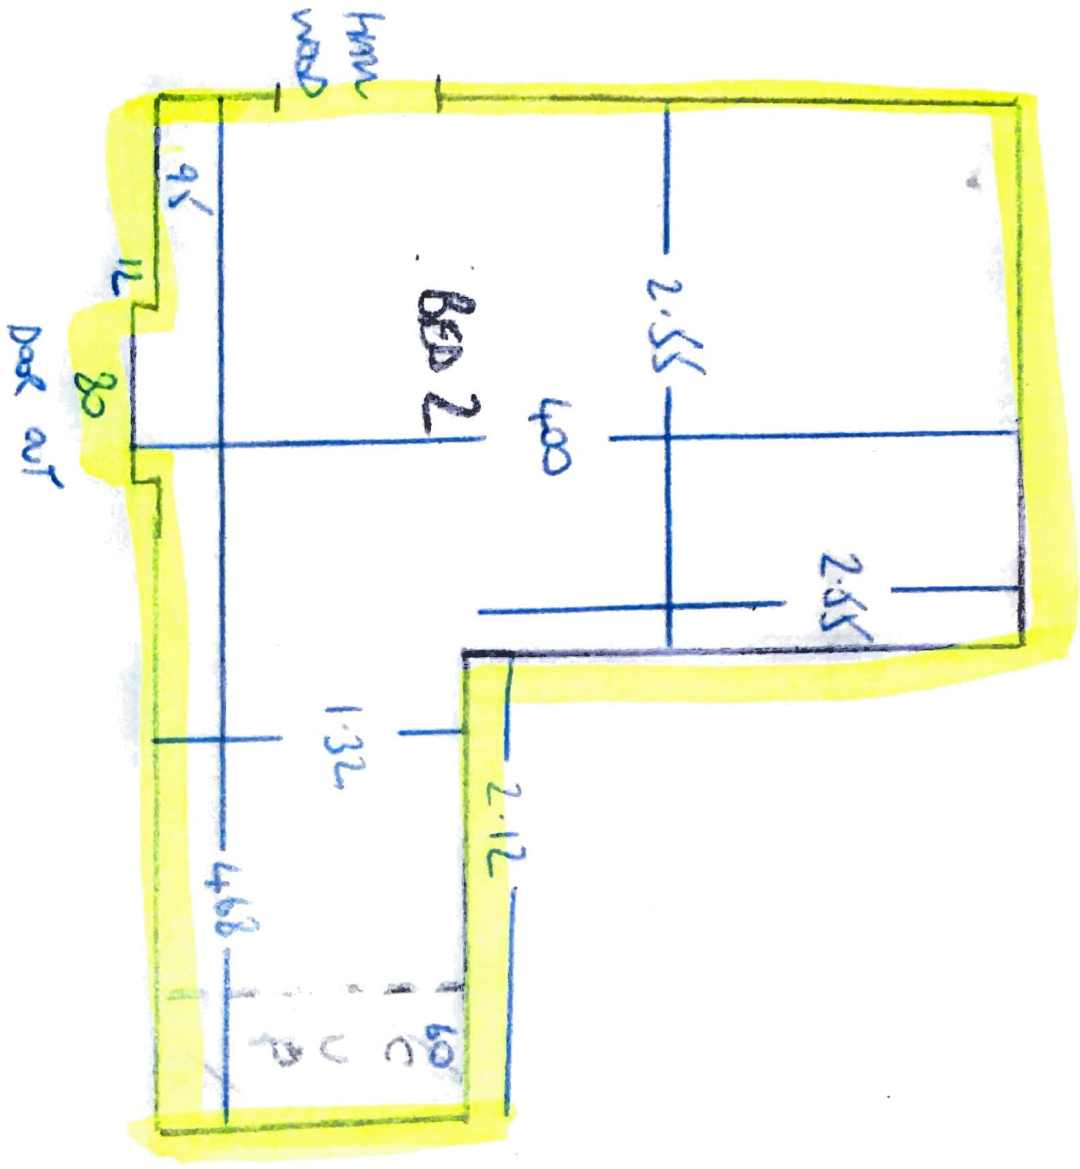

F28229
JAIJEE
FLATI, ST STOP
MANSIONS,
1 MONMOUTH RD
W2 5SE

1 OF 2

BAREFOOT
BIKRAM 5900
4-20 x 5MTR

F 28229

~~F 26583~~ F 26583

~~FAIRFAX~~ FAIRFAX

FANT 1 ST. STEPHENS

MUNICIPAL, 1 MONTGOMERY RD
W2 SSE