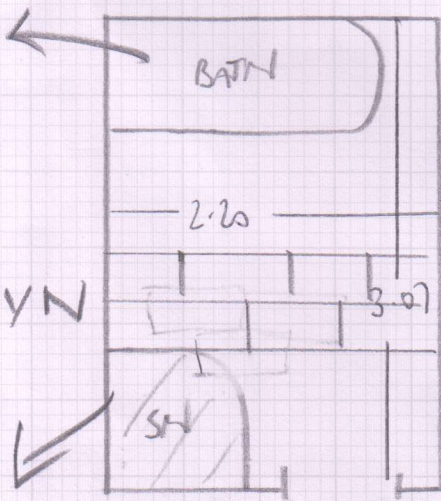

BATHROOM ONLY
 MONDAY 01/11/21

mrcarpets
 carpeting

Job No: F28232
 Name: BRADLEY
 Address: 45 PURCELL CRESCENT
 SW6 7PB
 Tel:
 Sheet: 1 OF 1

HOOVER STONE
 46916

KITCHEN
 G/F
 Roy TO inspect

NEW KITCHEN
 GOING IN
 TAKE UP
 EXISTING CERAMICS.

POST THIS
 AREA
 15M²

BATHROOM
 Removed F/F

SEE
 CAROLYN

Removed

Free standing
 Bath & Shower
 unit to be removed

CERAMICS ON PLY
 NEW BATHROOM GOING IN
 CERAMICS WILL BE LIFTED

2 PACKS SELECT
 JETSTONE 46982

cover all
 areas

LAY PLANKS. BROKEN BOND