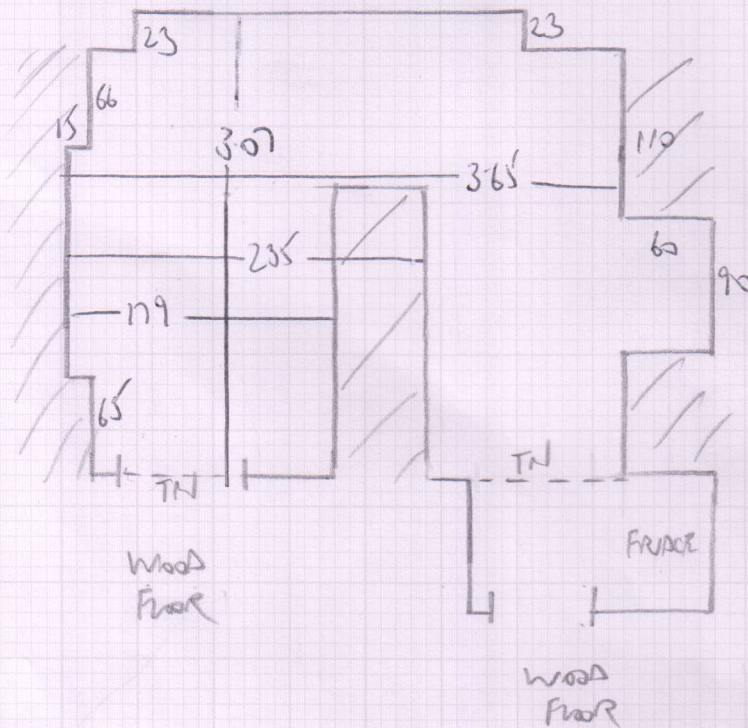

BATHROOM ONLY
 MONDAY 01/11/21

mrcarpets
 carpeting

Job No: F28232
 Name: BRADLEY
 Address: 45 PURCELL CRESCENT
 SW6 7PB
 Tel:
 Sheet: 1 OF 1

HOOVER STONE
 46916

KITCHEN
 G/F
 Roy TO inspect

NEW KITCHEN
 GOING IN
 TAKE UP
 EXISTING CERAMICS.

POST THIS
 AREA
 15M²

BATHROOM
 Removed F/F

SEE
 CAROLYN

Removed

Free standing
 Bath & Shower
 unit to be removed

CERAMICS ON PLY
 NEW BATHROOM GOING IN
 CERAMICS WILL BE LIFTED

2 PACKS SELECT
 JETSTONE 46982

cover all
 areas

LAY PLANKS. BROKEN BOND