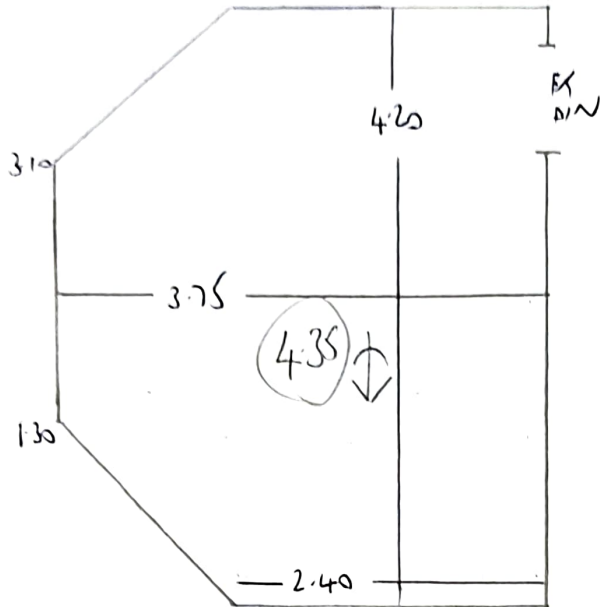

F28274

WALCH

7 KINGSLEY MANOR

GREYHOUND ROAD, W14 9SG

4.50

4.35

8.85 x 4.00