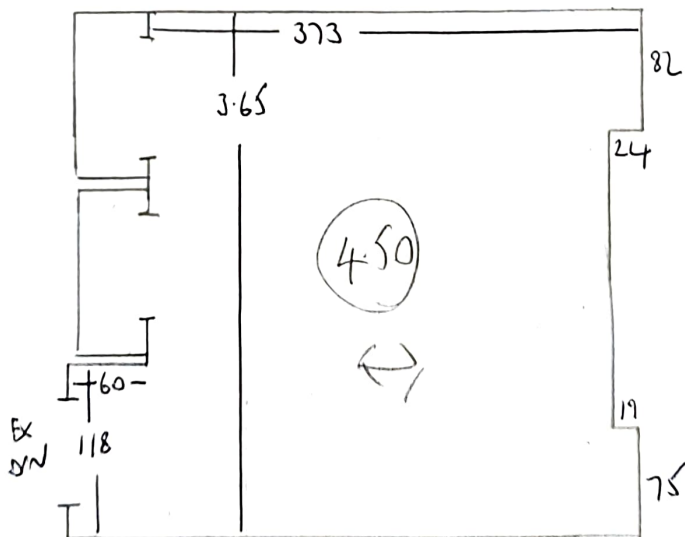

F28274

WALCH

7 KINGSLEY MANOR

GREYHOUND ROAD, W14 9SG

4.50

4.35

8.85 x 4.00