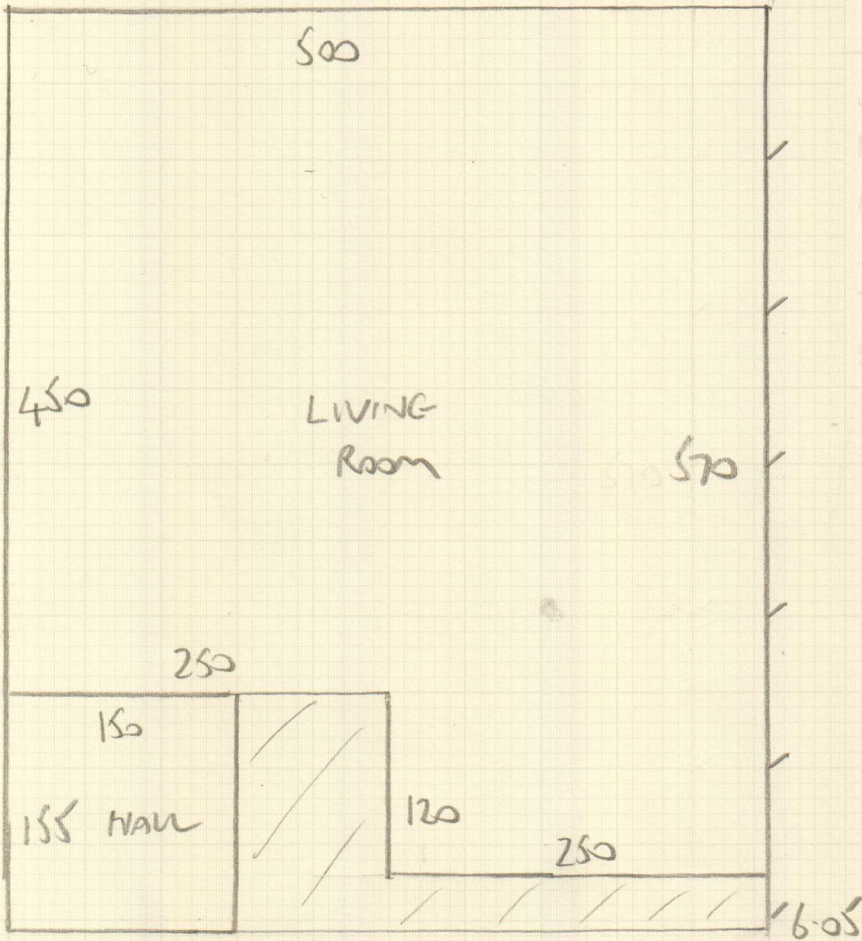

Job No: F28275
 Name: STAFFORD
 Address: 2C STANWICK ROAD
 WILT 8UH
 Tel:
 Sheet: 1 OF 2

3.10M BEDROOM
 6.05M CIP

 9.15M x 5.00M

YORK VELVET
 YOR-227
 (PALE SEPIA)

Job No: F28275
Name: STAFFORD
Address: 20 STANWICK ROAD
WILY 8UH
Tel:
Sheet: 2 of 2