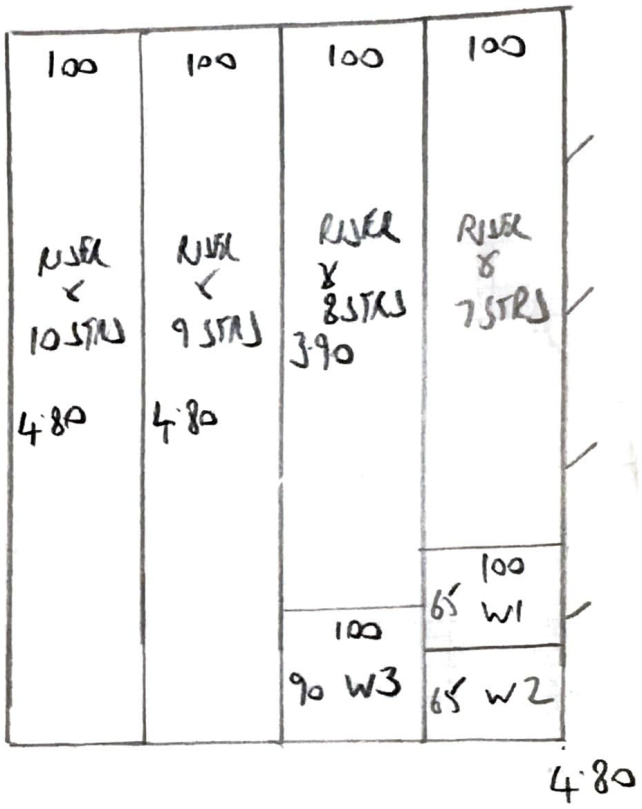

F28288
 NAZAR
 13A STAFFORD ROAD
 W8 6RF

TOP FLOOR

RISER 76x18
 8 STRS 76x42

RISER 76x18
 9 STRS 76x42

RISER 76x19
 7 STRS 76x42

RISER 78x20
 10 STRS 78x42
 1 WBN 78x47
 2 WBN 80x55
 3 WBN 80x60

1 OF 1

York Velvet
 YOR - 235
 (SHINBLE)