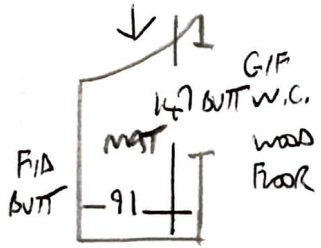

F28288
 NAZAR
 13A STAFFORD ROAD
 W8 6RF

TOP FLOOR

RISER 76x18
 8 STRS 76x42

RISER 76x18
 9 STRS 76x42

RISER 76x19
 7 STRS 76x42

RISER 78x20
 10 STRS 78x42
 1 WBN 78x47
 2 WBN 80x55
 3 WBN 80x60

1 OF 1

York Velvet
 YOR - 235
 (SHINBLE)