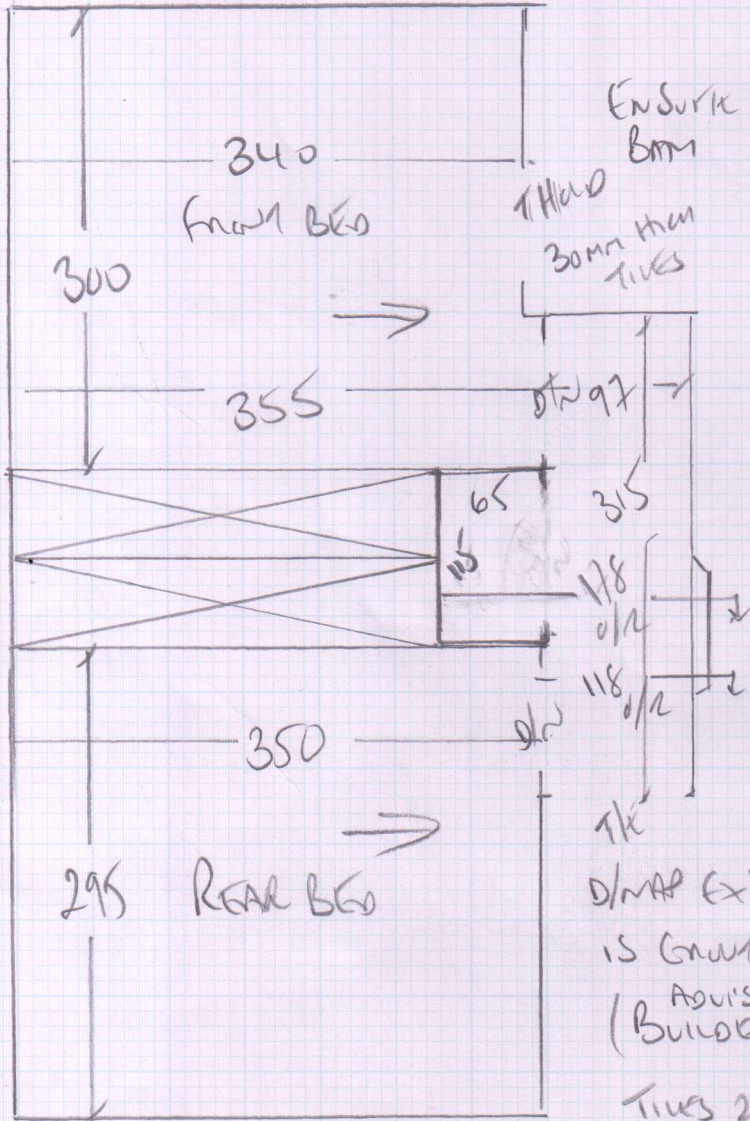

Job No: F28035
 Name: KORNEN
 Address: 22 MARQUAT SQ
 WYFORD ROAD
 Tel: SW6 6UA
 Sheet: 1 of 2

580

YORK VELVET
 YOR-227

Ohio Cord
 Colour 1627/23
 SANDCASTLE

PLAN 1 580 x 4000
 PLAN 2 365 x 4000

365

Turn 945 x 100

37.80 m²

Job No: 21595
 Name: KOWEN
 Address: 22 MALAYAT SQ
 WYKHO ROAD
 Tel: SWB GUA
 Sheet: 2 of 2

- To HAVE
- w4 70 x 79
 - w5 80 x 117
 - w4 70 x 95
 - 57
 - 48 x 86
 - w3 75 x 83
 - w2 80 x 117
 - w1 70 x 95