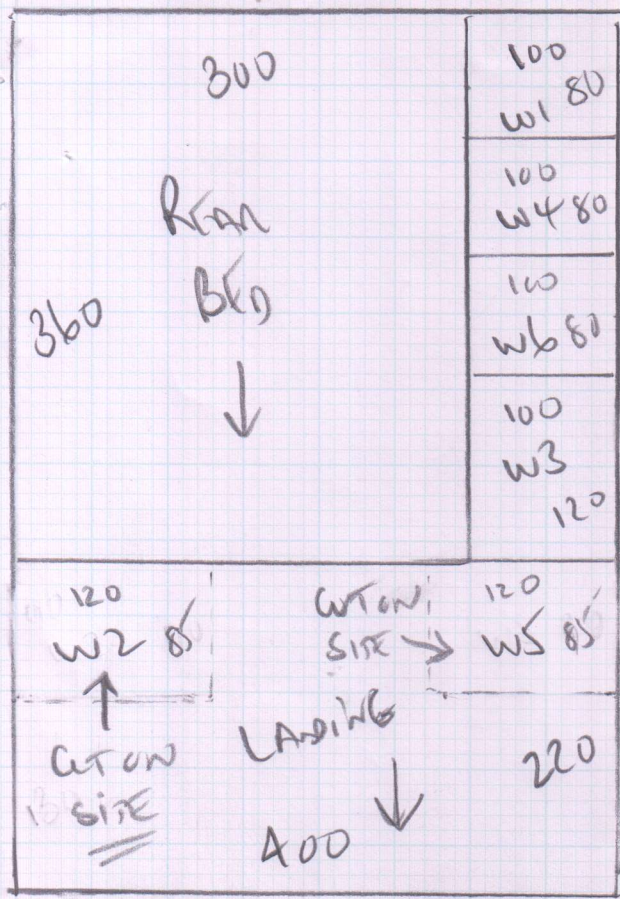

Job No: F28035
 Name: KORNEN
 Address: 22 MARQUAT SQ
 WYFORD ROAD
 Tel: SW6 6UA
 Sheet: 1 of 2

580

YORK VELVET
 YOR-227

Ohio Cord
 Colour 1627/23
 SANDCASTLE

PLAN 1 580 x 4000
 PLAN 2 365 x 4000

365

Turn 945 x 100

37.80 m²

Job No: 21595
 Name: KOWEN
 Address: 22 MALAYAT SQ
 WYKHO ROAD
 Tel: SWB GUA
 Sheet: 2 of 2

- To HAVE
- w4 70 x 79
 - w5 80 x 117
 - w4 70 x 95
 - 57
 - 48 x 86
 - w3 75 x 83
 - w2 80 x 117
 - w1 70 x 95