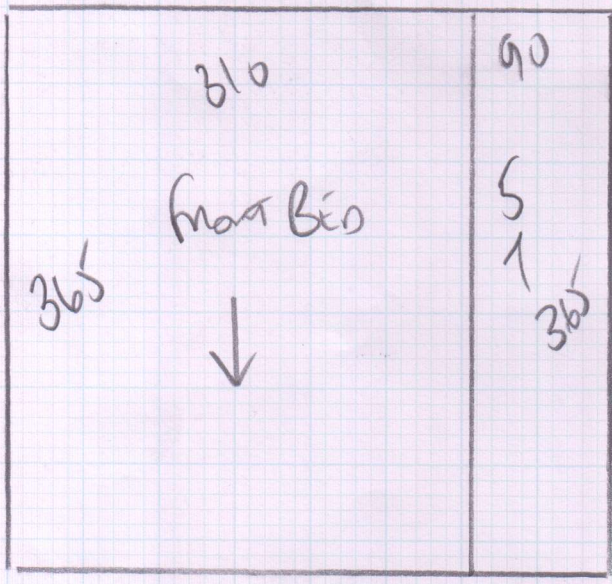

Job No: F28035
 Name: KORNEN
 Address: 22 MARQUAT SQ
 WYFORD ROAD
 Tel: SW6 6UA
 Sheet: 1 of 2

580

YORK VELVET
 YOR-227

Ohio Cord
 Colour 1627/23
 SANDCASTLE

PLAN 1 580 x 4000
 PLAN 2 365 x 4000

365

Turn 945 x 100

37.80 m²

Job No: 21595
 Name: KOWEN
 Address: 22 MALAYAT SQ
 WYKHO ROAD
 Tel: SWB GUA
 Sheet: 2 of 2

- To HAVE
- w4 70 x 79
 - w5 80 x 117
 - w4 70 x 95
 - 57
 - 48 x 86
 - w3 75 x 83
 - w2 80 x 117
 - w1 70 x 95