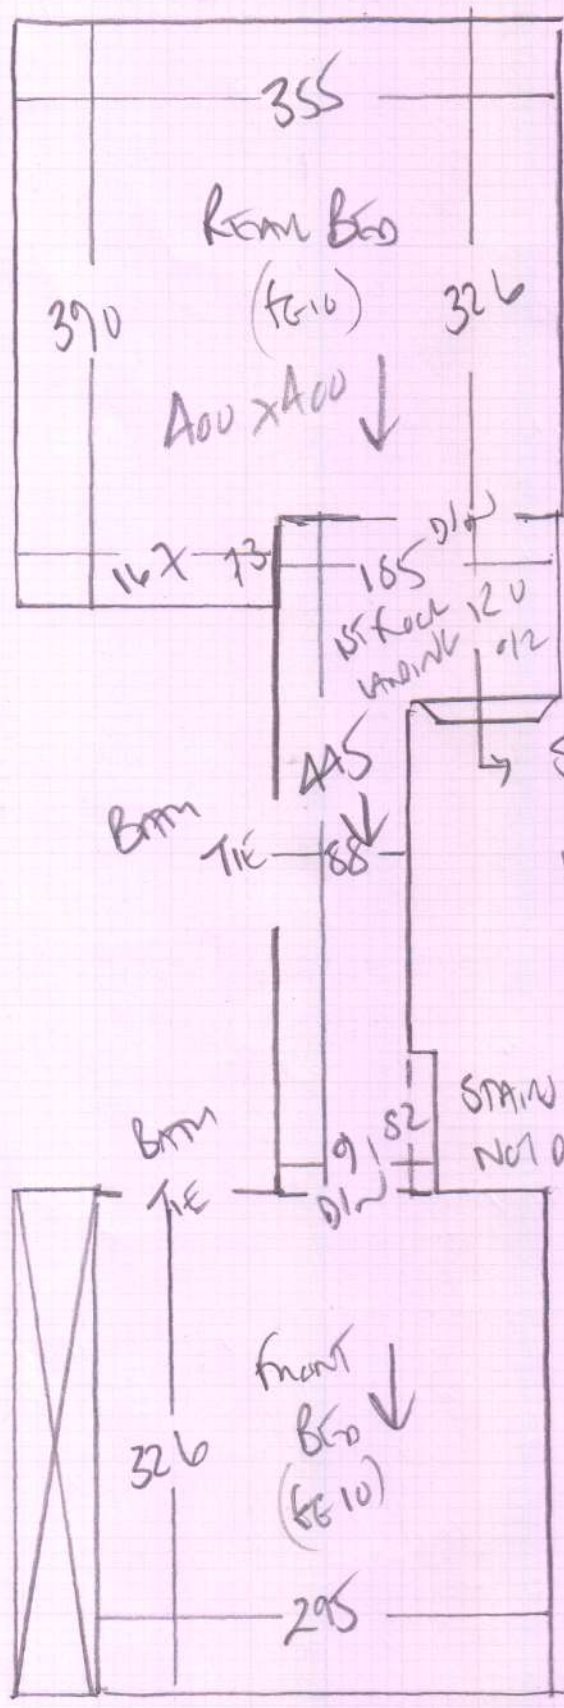

Job No: F28311
Name: LEV 1
Address: 117 STEVENAGE RD
SW6 6PA
Tel:
Sheet: of:

SEAGRASS
FINE HEAVYWEAVE
Color A108

Run 470 x 400
Ravello 400 x 400
870 x 400

3480m²

Job No: F28311
 Name: LEVM
 Address: 117 STEUENAGE RD
 SW16 6PA
 Tel:
 Sheet: of

WOOD FROM ANCO BARS?
 WHITE STAINING (LULWORTH TYPE)
 ON PU foam + GARDOL

* NOT DUNN ANYX
 * STAIN - TUBE PAINTX