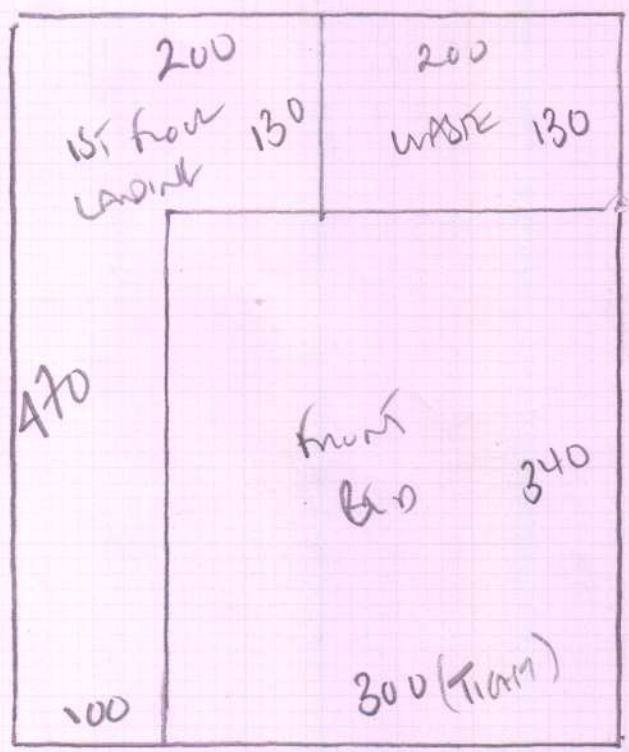

Job No: F28311
Name: LEV 1
Address: 117 STEVENAGE RD
SW6 6PA
Tel:
Sheet: of:

SEAGRASS
FINE HEAVYWEAVE
Color A108

Run 470 x 400
Ravello 400 x 400
870 x 400

3480m²

Job No: F28311
 Name: LEVM
 Address: 117 STEUENAGE RD
 SW16 6PA
 Tel:
 Sheet: of

WOOD FROM ANCO BARS?
 WHITE STAINING (LULWORTH TYPE)
 ON PU foam + GARDOL

* NOT DUNN ANYX
 * STAIN - TUBE PAINTX