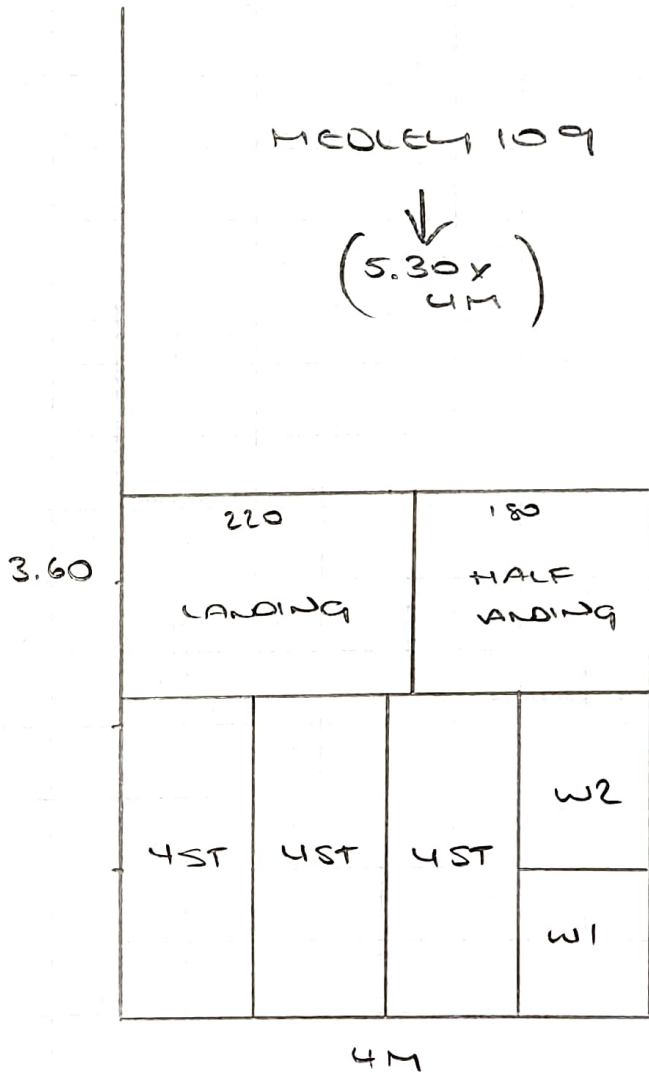

F28314
LEWIS
52 HARBOURD ST
LONDON, SW6 6PJ

1 2

TRAMORE PLAINS

~~TRANTON~~

FRONT BED - 4.80
4M

REAR BED - 5.50
4M

19.22

F28314
~~F38248~~
 FOLKERTS
 52 HARBOUR STREET
 SW6 8PJ

2 2

2 STRS - 85
 1 w 90x68
 2 w 112x72

FIF

22.2

VIE

TOP FRONT