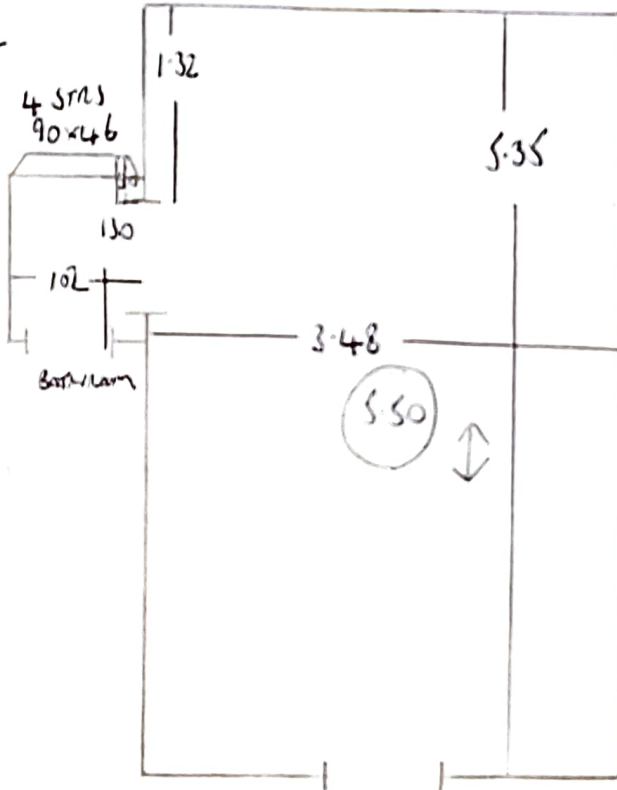

F28314
LEWIS
52 HARBOURD ST
LONDON, SW6 6PJ

1 2

TRAMORE PLAINS

~~TRANTON~~

FRONT BED - 4.80
4M

REAR BED - 5.50
4M

19.22

F28314
~~F38248~~
 FOLKERTS
 52 HARBOUR STREET
 SW6 8PJ

2 2

2 STRS - 85
 1 w 90x68
 2 w 112x72

FIF

22.2

VIE

TOP FRONT