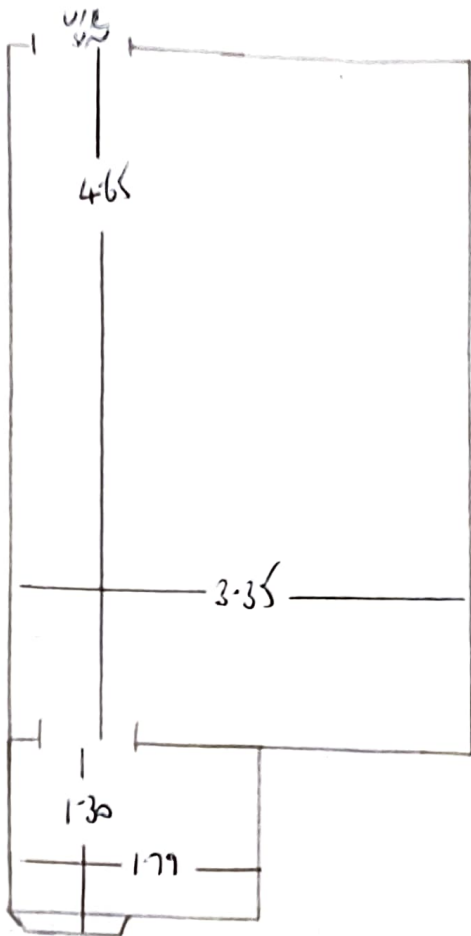

F28314
LEWIS
52 HARBOURD ST
LONDON, SW6 6PJ

1 2

TRAMORE PLAINS

~~TRANTON~~

FRONT BED - 4.80
4M

REAR BED - 5.50
4M

19.22

F28314
~~F38248~~
 FOLKERTS
 52 HARBOUR STREET
 SW6 8PJ

2 2

2 STRS - 85
 1 w 90x68
 2 w 112x72

FIF

22.2

VIE

TOP FRONT