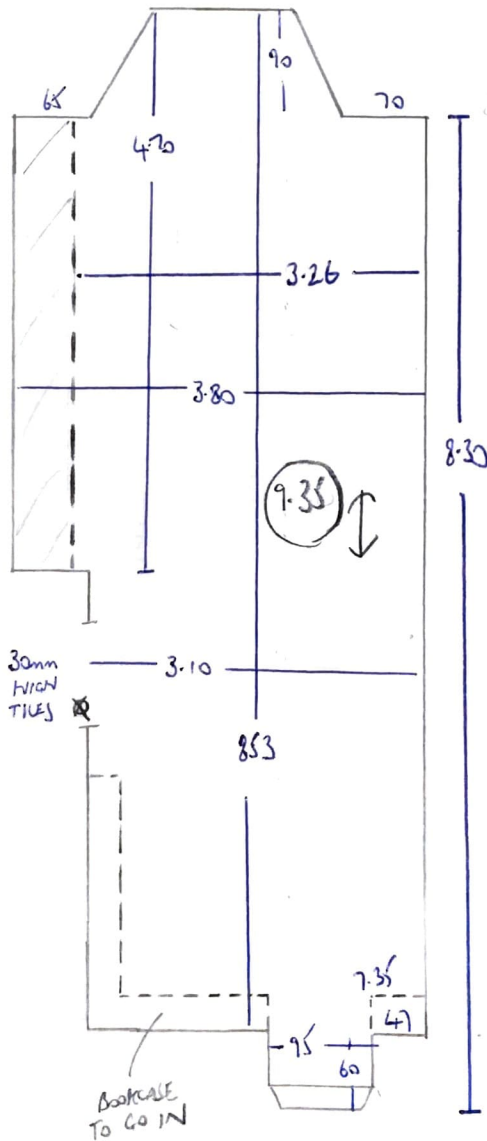

F28316
COWEN
54 RADSOLE ROAD
SW6 SDL

1 of 1

New Forest
NF-109

935 x 400 mm

(2 mm Job)