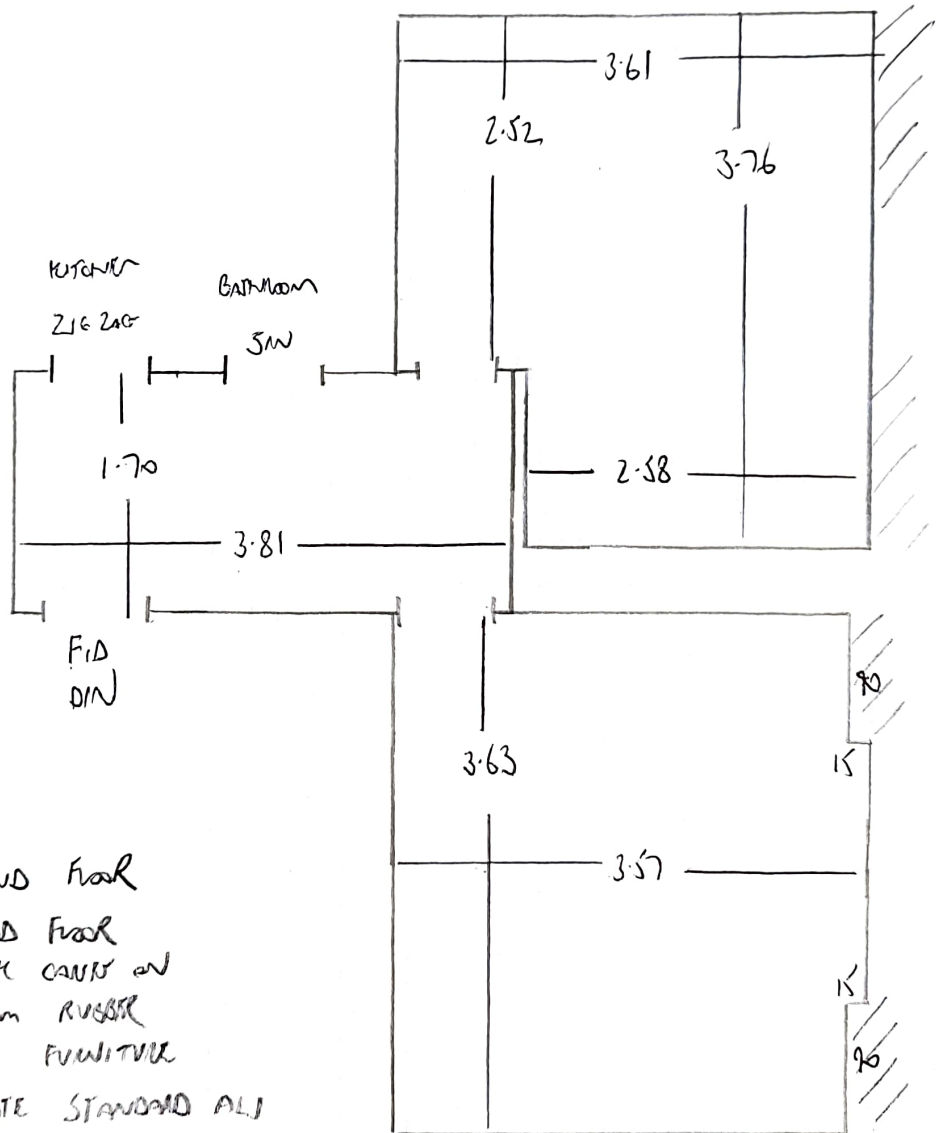

3.90 x 4m (FRONT BED)

3.80 x 4m (REAR BED)

2.00 x 4m (HALL)

13 TENNYSON MANSION
QUEENS CLUB GARDENS W1

GROUND FLOOR
WOOD FLOOR
THICK CARPET and
7mm RUBBER
NO FURNITURE
QUITE STANDARD ALL
+ OVERCAST POLISHED ALL