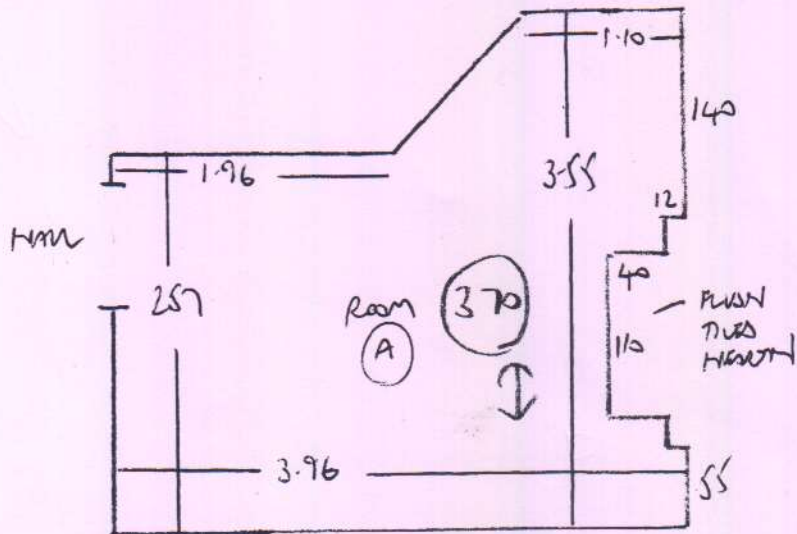

SKIN THIS WALL

HATCH MISSING TILES