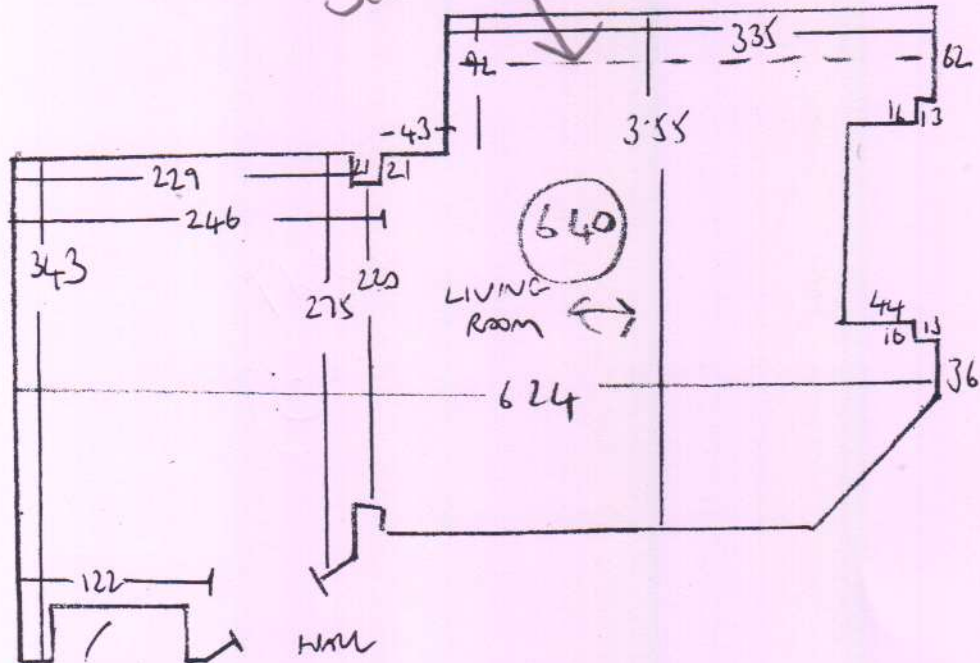

F28336
GILLESPIE
106 BISHOPS PARK MARCHONIS
BISHOPS PARK ROAD SW6 6DY

SEAM HERE