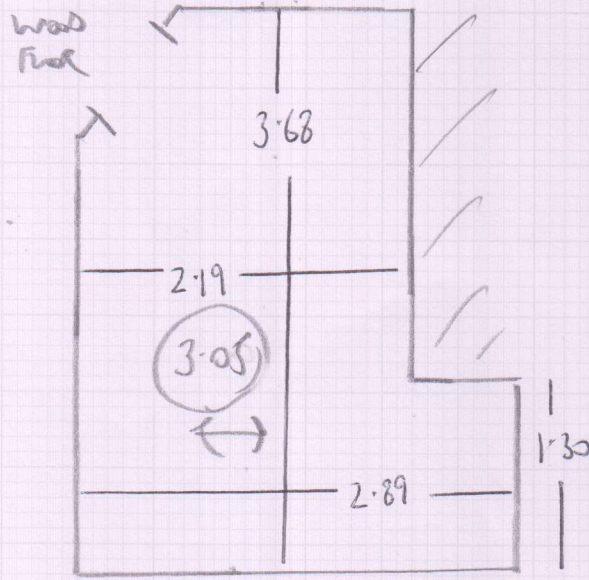

Job No: F28355  
 Name: WEBB  
 Address: 35 Rowanway Road  
 SW6 6AF  
 Tel:  
 Sheet: 1 OF 1

SUEDE  
 SUD-624

SUEDE 3.68 x 2.19 = 8.06  
 SUEDE 2.19 x 1.30 = 2.85  
 ONLY 2.89 x 1.30 = 3.76  
 ONLY 2.89 x 1.30 = 3.76

sarahjane webb@btinternet.com

SUEDE 3.68 x 2.19 = 8.06  
 SUEDE 2.19 x 1.30 = 2.85  
 ONLY 2.89 x 1.30 = 3.76  
 ONLY 2.89 x 1.30 = 3.76