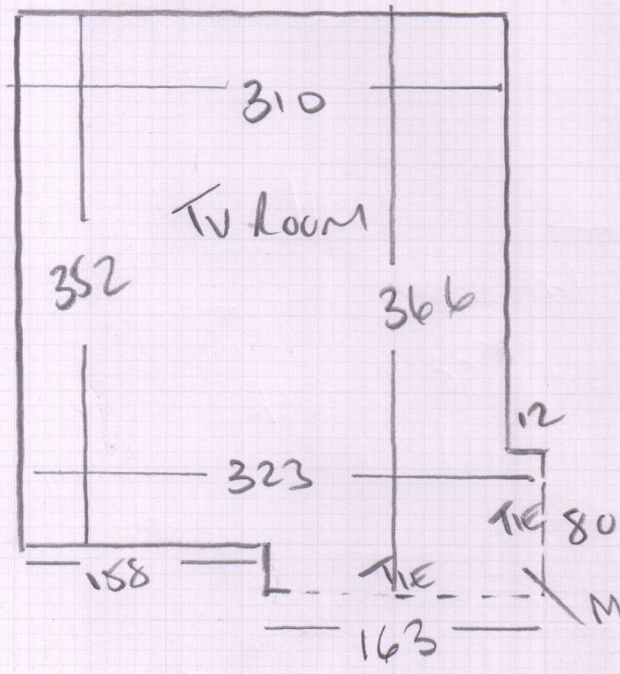

Job No: F2835A
Name: O'Keeffe
Address: SWANSTONE
ETERNITY WALK
Tel: STEVENAGE RD
Sheet: SW6 6QU

TV Room

Wessex Velvet
 * Seconds *
 Flax 5005
 340 x 400
 13.6m²

Living Room
 Wood floor 15mm
 FIT COIR GREY MAT
 1-25 x 1MTR