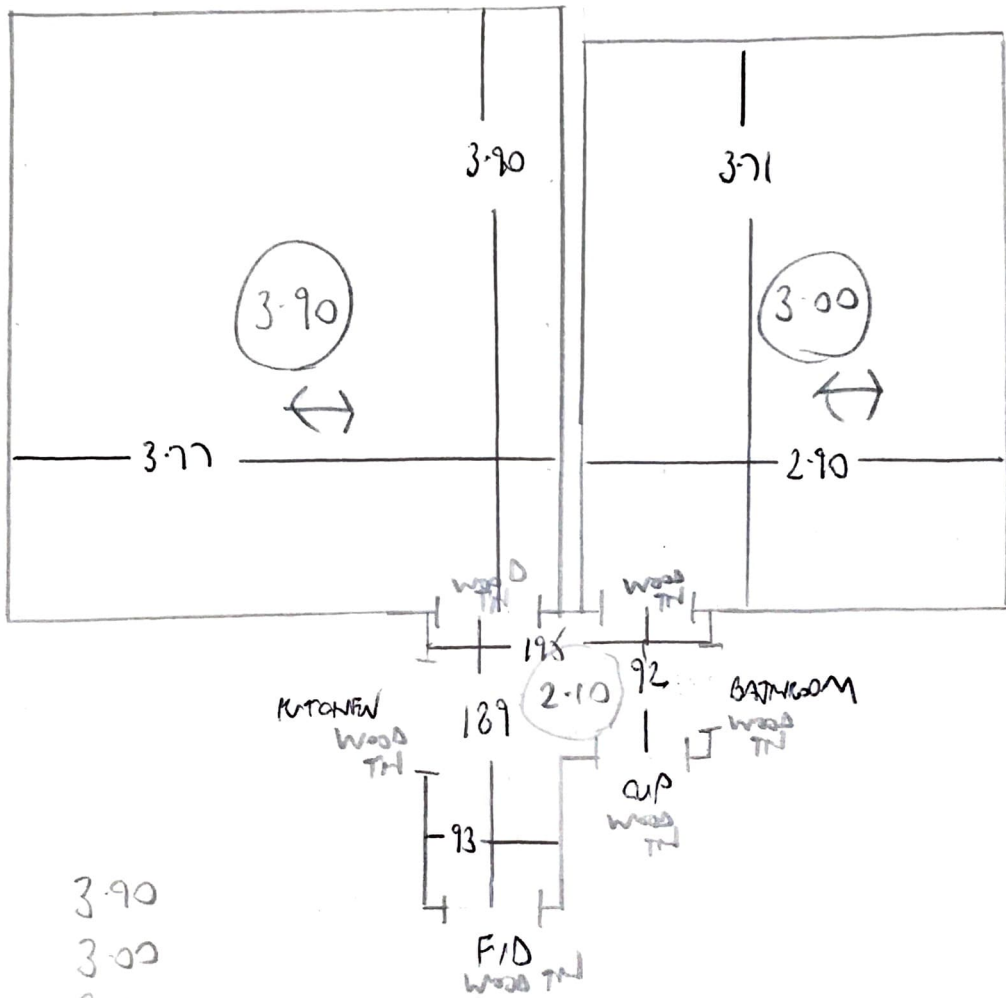

F28358  
GLASSETT  
12A LYCOW HOUSE  
313 FULHAM PLACE RD SW6 6TH

1 OF 1

$$9.00 \times 4.00 = 36m^2$$

TRAMORE TONES

TT-611