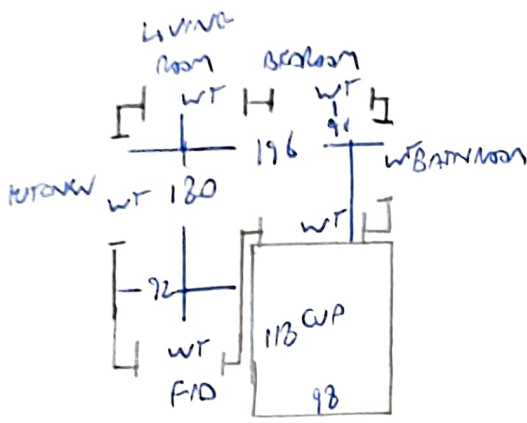

F28388

WHITE

14 LYGON HOUSE

FULHAM PRINCE RD SW6 6TH

HALL 2.00 x 4.00m = 8m²

3342

Site of Me
Site #
29 St

10m

pe
FLO

WHITE
7 LYON HOUSE
FULLINM PRINCE RD SW6 6TH

FLOTEX DOWN
PURPLEY DOT (SEE PHOTO)
NO LONGER AVAILABLE
GREEN TWIST IN TWO ROOMS
(SEE PHOTO)