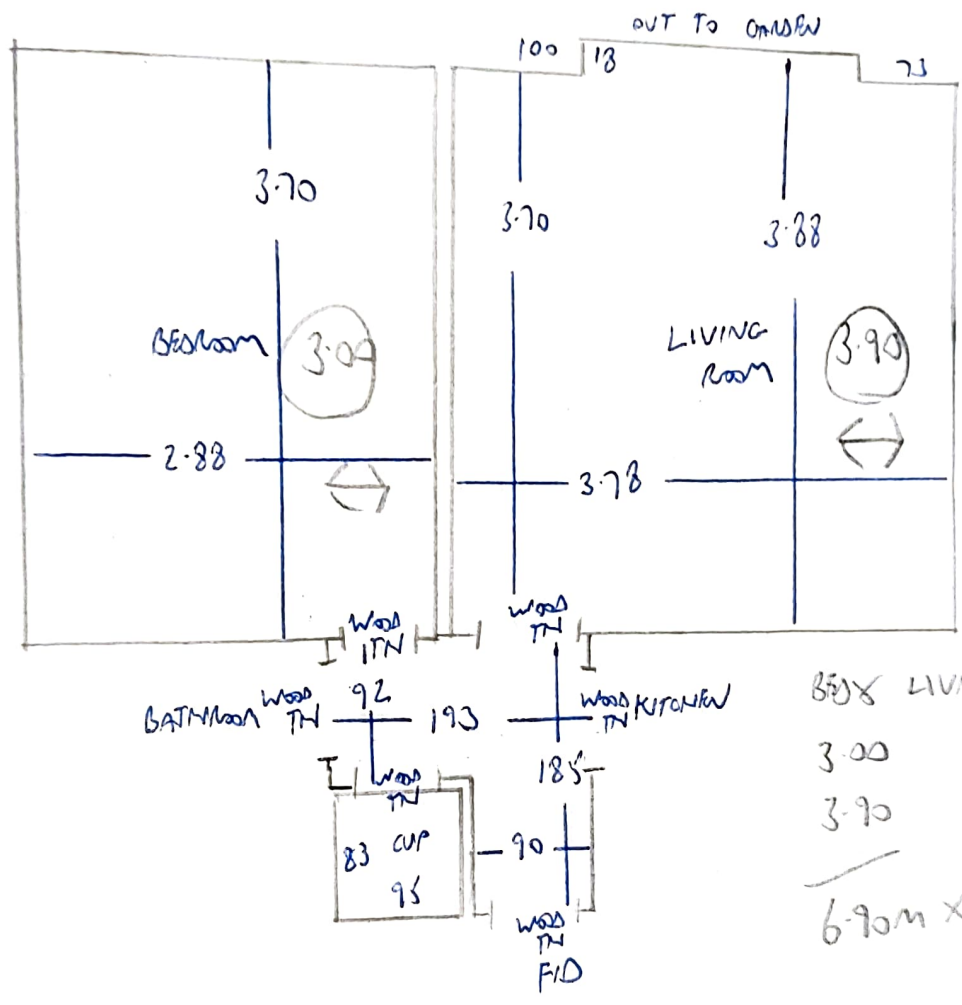

F28388

WHITE

14 LYGON HOUSE

FULHAM PRINCE RD SW6 6TH

HALL 2.00 x 4.00m = 8m²

3342

Site of Me
Site #
29 St

10m

pe
FLO

WHITE
7 LYON HOUSE
FULLINM PRINCE RD SW6 6TH

FLOTEX DOWN
PURPLEY DOT (SEE PHOTO)
NO LONGER AVAILABLE
GREEN TWIST IN TWO ROOMS
(SEE PHOTO)