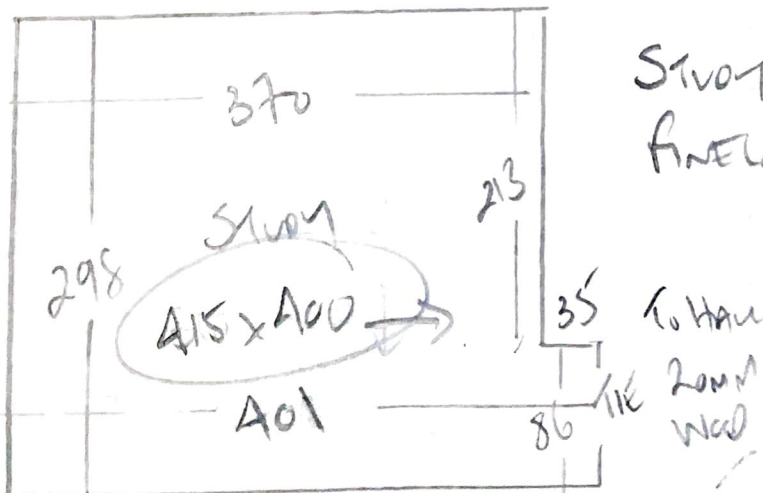

F28405
 Bal
 16 Thunder Hawk
 Kimmerton St
 SWIX 8EX
 1 of 1
 Bedroom 1+2
 Plan Loop
 Local 639/32

Solid concrete floor
 No units
 No furniture (yet)
 BOS
 SATN Air Bars?
 SM floor fan
 (Small lift)

STUDY
 FINISHED - flo A91
 A15 x A00M