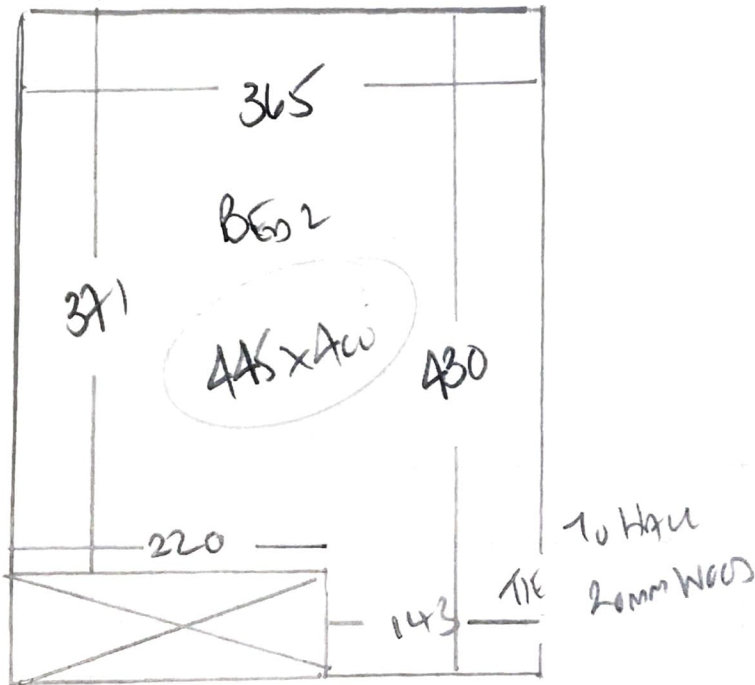

F28405
 Bal
 16 Thunder Hawk
 Kimmerton St
 SWIX 8EX
 1 of 1
 Bedroom 1+2
 Plan Loop
 Local 639/32

Solid concrete floor
 No units
 No furniture (yet)
 BOS
 SATN Air Bars?
 SM floor fan
 (Small lift)

STUDY
 FINISHED - flo A91
 A15 x A00M