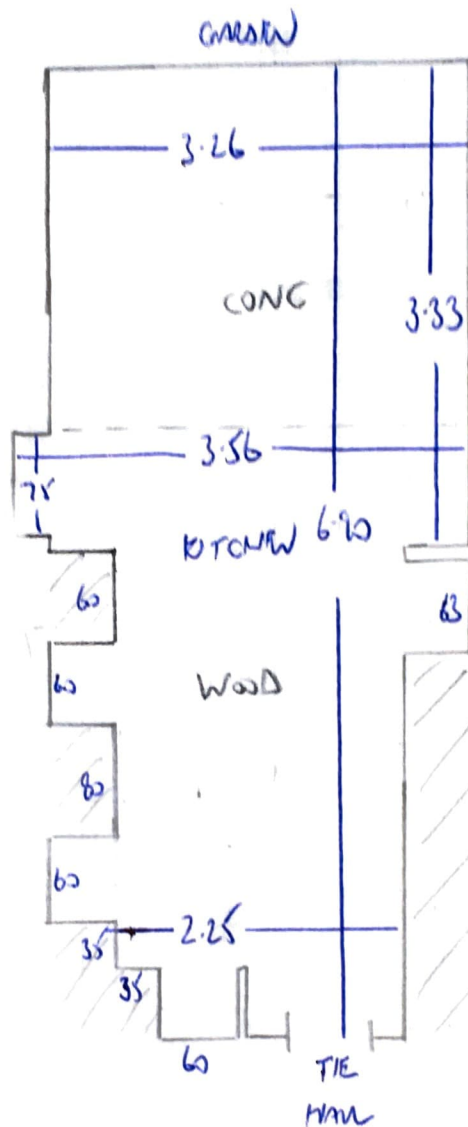

F28445
CHESTERTON
53 QUEENSMILL RD
SW6 6JP

GROUND FLOOR PLAN

1 OF 1

LAMINATE
DOWN

20m² NETT

TRANSFORM CLICK

13 PACKS VERDON OAK 24280

+ EXTRA FLOOR GREEN POWER

UNDERLAY

* TAKE UP OLD LAMINATE *
AND FIX SCOTIA BEADING