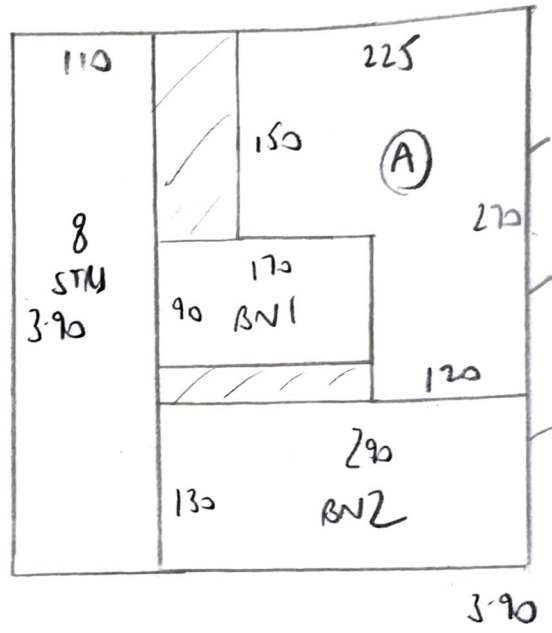

860

8.60
 3.90

 12.50 x 4.00 = 50m²

F28467
 TWENTY SIX GORSDON
 26 GORSDON ROAD
 WS 2AD

1 OF 2

390

GALA SKY LIGHT 96

F28467
~~F28366~~
 TWENTY SIX
~~PAUL~~ GORDON

26 GORDON ROAD
 WS 2AD

2 OF 2

11 STMS 96
 1 BN 100x80
 2 BN 187x110