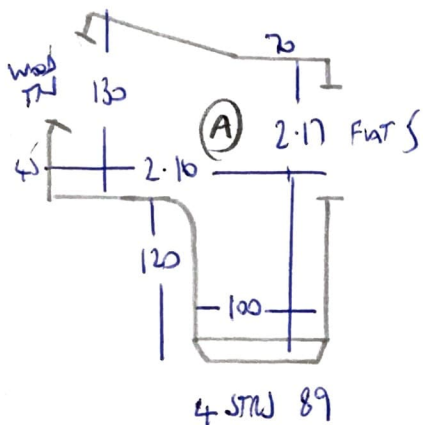

860

8.60
 3.90

 12.50 x 4.00 = 50m²

F28467
 TWENTY SIX GORSDON
 26 GORSDON ROAD
 WS 2AD

1 OF 2

390

GALA SKY LIGHT 96

F28467
~~F28366~~
 TWENTY SIX
~~PAUL~~ GORDON

26 GORDON ROAD
 WS 2AD

2 OF 2

11 STMS 96
 1 BN 100x80
 2 BN 187x110