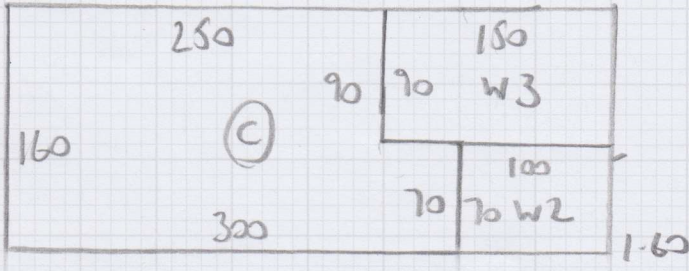

mrcarpets

SOLUTIONS FOR FLOORS

Job No: F28490

Name: YAPP

Address: 192 DALLING ROAD
W6 0EU

Tel:

Sheet: 1 OF 2

NEW ENGLAND
NE-6003 STAMFORD

Job No: F22490
 Name: YAPP
 Address: 192 DAWLING ROAD
 W6 0EU
 Tel:
 Sheet: 2 OF 2

- 2 W 85x59
- 3 W 103x66
- 4 W 71x67
- 4 STR 74x47
- 5 W 85x63
- 6 W 104x70
- 7 W 66x66