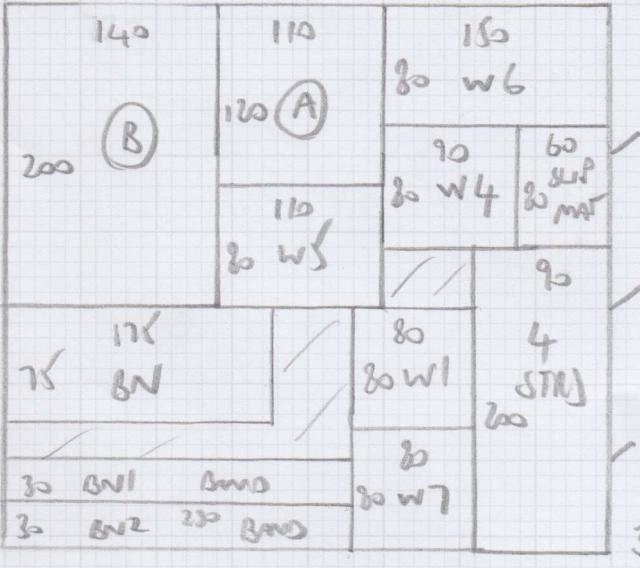

mrcarpets

SOLUTIONS FOR FLOORS

Job No: F28490

Name: YAPP

Address: 192 DALLING ROAD
W6 0EU

Tel:

Sheet: 1 OF 2

NEW ENGLAND
NE-6003 STAMFORD

Job No: F22490
 Name: YAPP
 Address: 192 DAWLING ROAD
 W6 0EU
 Tel:
 Sheet: 2 OF 2

- 2 W 85x59
- 3 W 103x66
- 4 W 71x67
- 4 STR 74x47
- 5 W 85x63
- 6 W 104x70
- 7 W 66x66