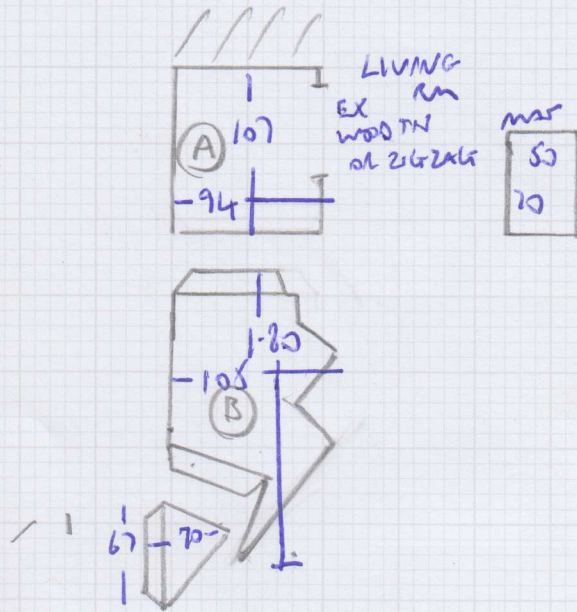

mrcarpets

SOLUTIONS FOR FLOORS

Job No: F28490

Name: YAPP

Address: 192 DALLING ROAD
W6 0EU

Tel:

Sheet: 1 OF 2

NEW ENGLAND
NE-6003 STAMFORD

Job No: F22490
 Name: YAPP
 Address: 192 DAWLING ROAD
 W6 0EU
 Tel:
 Sheet: 2 OF 2

- 2 W 85x59
- 3 W 103x66
- 4 W 71x67
- 4 STR 74x47
- 5 W 85x63
- 6 W 104x70
- 7 W 66x66