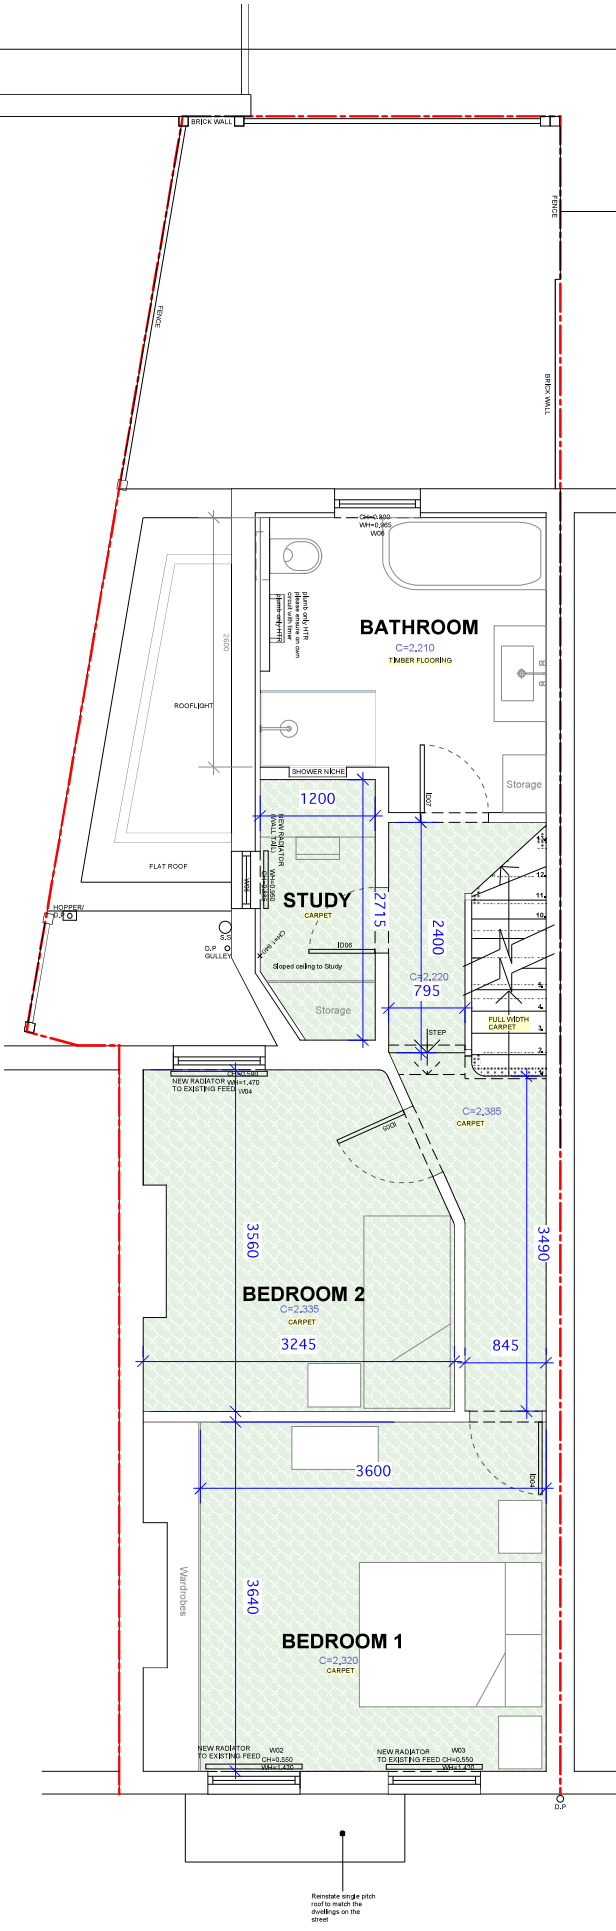

PROPOSED GROUND FLOOR PLAN

PROJECT NAME
71 SOUTH WESTERN ROAD

STATUS **For Construction**
 DATE **06/12/2020**
 SIZE **A3**
 DRAWING NUMBER **P / 01**
 SCALE **1:50**

ST MARGARETS TW1 1LG

SCALE **1:50**
 REV **A**

REVISION NOTES
 Rev A - 11/01/2021 - Doors, windows, flooring, radiators annotated

CLIENT NAME

MR. COTTON AND MS. WOON

PROPOSED FIRST FLOOR
 PLAN

HWW DESIGN LTD

71 South Western Road, St Margarets TW1 1LG
 t: 0782 466 2952
 hannahwoon@hwwdesign.com

PROJECT NAME

71 SOUTH WESTERN ROAD

STATUS For Construction

DATE 06/12/2020

SIZE A3

SCALE 1:50

ST MARGARETS TW1 1LG

DRAWING NUMBER

PROPOSED SECOND FLOOR PLAN

PROJECT NAME
**71 SOUTH WESTERN ROAD
 ST MARGARETS TW1 1LG**

STATUS	For Construction
DATE	31/12/2020
SIZE	A3
DRAWING NUMBER	P / 03
SCALE	1:50
REV	A