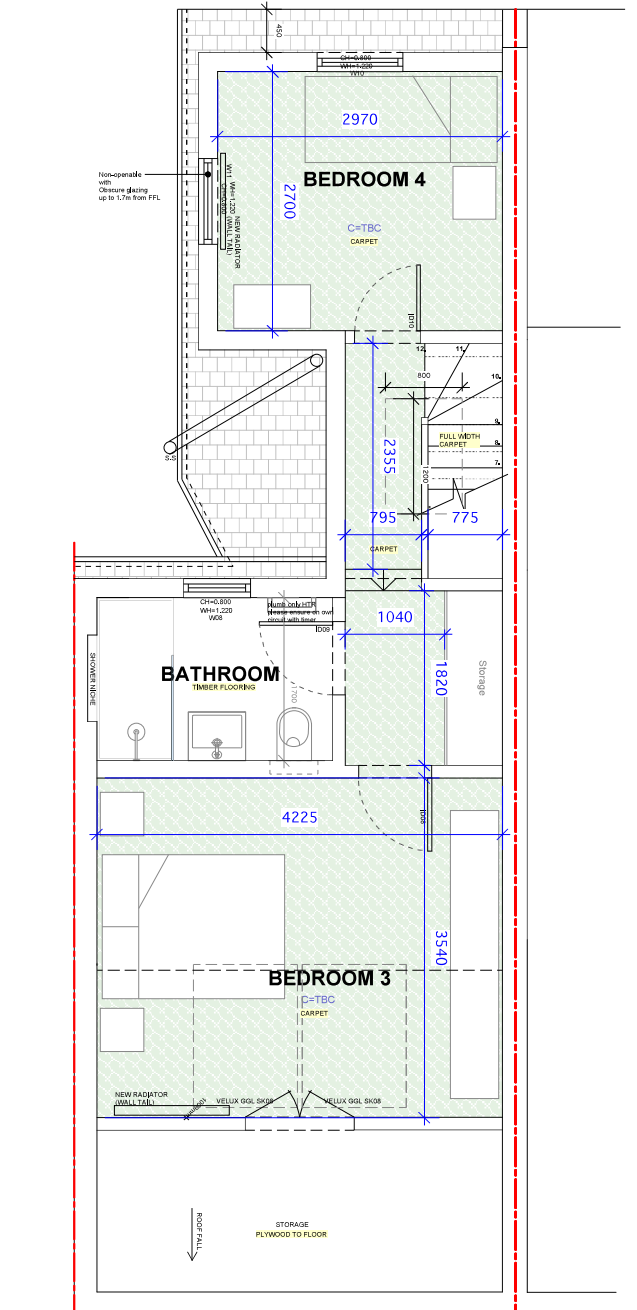

REVISION NOTES
Rev A - 11/01/2021 - Doors, windows, flooring, radiators annotated

HWV DESIGN LTD

71 South Western Road, St Margarets TW1 1LG
t: 0782 466 2952
hannahwoon@hvwdesign.com

CLIENT NAME
MR. COTTON AND MS. WOON

PROPOSED SECOND FLOOR PLAN

PROJECT NAME
**71 SOUTH WESTERN ROAD
ST MARGARETS TW1 1LG**

STATUS	For Construction
DATE	31/12/2020
SIZE	A3
DRAWING NUMBER	P / 03
SCALE	1:50
REV	A