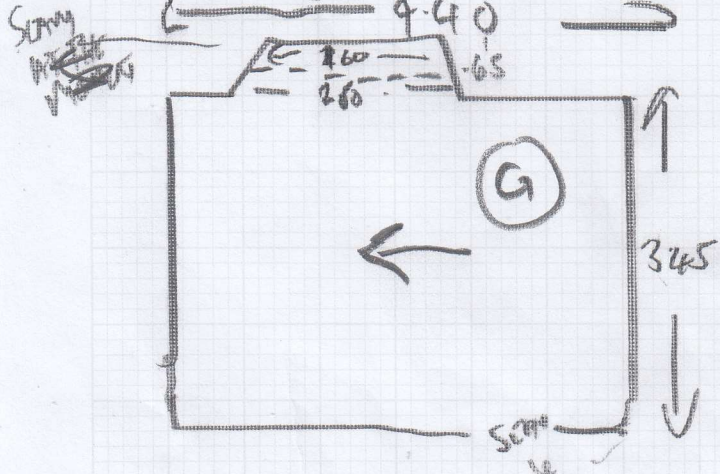

AU AD DOWN

from

mrcarpet

Job No: F28033  
Name: JANET HARRIS  
Address: 5 GRESWELL STREET  
LONDON SW66PR  
Tel: 07768-462014  
Sheet: of:

- ST (3) - 45 x 77
- 1/2 LAMB - 95 x 1.00
- ST (7) - 45 x 77
- W1 - 65 x 88
- W2 - 75 x 1.40
- W3 - 80 x 1.40

FRONT DOOR 4.40

FIRST FLOOR  
FRONT DOOR

**mrcarpets**  
 SPECIALS FOR ALL  
 Job No: F 28032  
 Name: JANET HARRIS  
 Address: 5 GRESHAM STREET  
 LONDON SW66PR  
 Tel: 07768-462014  
 Sheet: \_\_\_\_\_ of: \_\_\_\_\_

STAIRS (12) 45 x 78  
 BENCH - 50 x 100

---