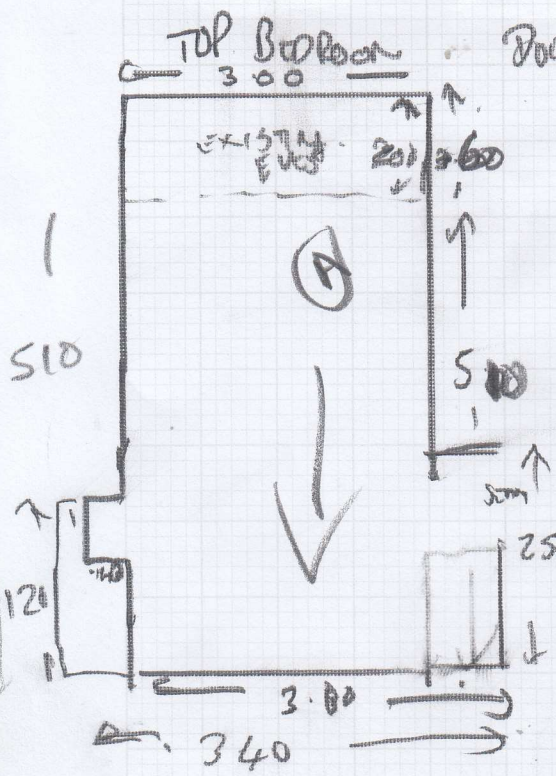

AU AD DOWN

from

mrcarpet

Job No: F28033  
Name: JANET HARRIS  
Address: 5 GRESWELL STREET  
LONDON SW66PR  
Tel: 07768-462014  
Sheet: of:

- ST (3) - 45 x 77
- 1/2 LAMB - 95 x 1.00
- ST (7) - 45 x 77
- W1 - 65 x 88
- W2 - 75 x 1.40
- W3 - 80 x 1.40

FRONT DOOR 4.40

FIRST FLOOR  
FRONT DOOR

**mrcarpets**  
 SPECIALS FOR ALL  
 Job No: F 28032  
 Name: JANET HARRIS  
 Address: 5 GRESHAM STREET  
 LONDON SW66PR  
 Tel: 07768-462014  
 Sheet: \_\_\_\_\_ of: \_\_\_\_\_

STAIRS (12) 45 x 78  
 BENCH - 50 x 100

---