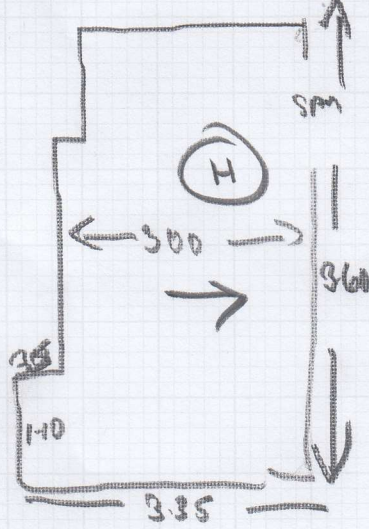

AU AD DOWN

from

mrcarpet

Job No: F28033  
Name: JANET HARRIS  
Address: 5 GRESWELL STREET  
LONDON SW66PR  
Tel: 07768-462014  
Sheet: of:

- ST (3) - 45 x 77
- 1/2 LAMB - 95 x 1.00
- ST (7) - 45 x 77
- W1 - 65 x 88
- W2 - 75 x 1.40
- W3 - 80 x 1.40

FRONT DOOR 4.40

FIRST FLOOR  
FRONT DOOR

**mrcarpets**  
 SPECIALS FOR ALL  
 Job No: F 28032  
 Name: JANET HARRIS  
 Address: 5 GRESHAM STREET  
 LONDON SW66PR  
 Tel: 07768-462014  
 Sheet: \_\_\_\_\_ of: \_\_\_\_\_

STAIRS (12) 45 x 78  
 BENCH - 50 x 100

---