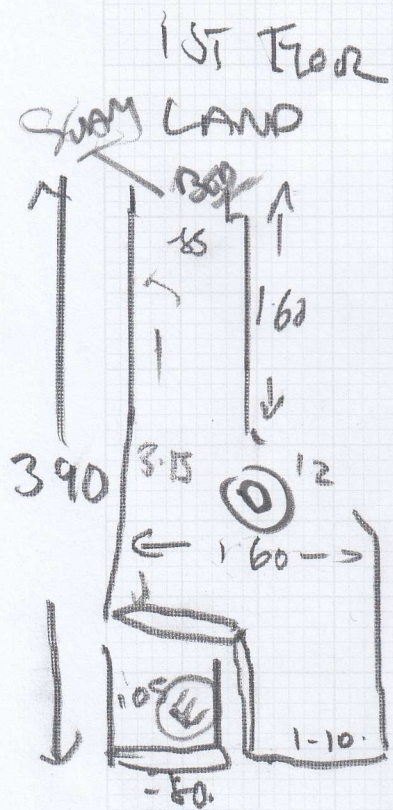

AU AD DOWN

from

mrcarpet

Job No: F28033  
Name: JANET HARRIS  
Address: 5 GRESWELL STREET  
LONDON SW66PR  
Tel: 07768-462014  
Sheet: of:

- ST (3) - 45 x 77
- 1/2 LAMB - 95 x 1.00
- ST (7) - 45 x 77
- W1 - 65 x 88
- W2 - 75 x 1.40
- W3 - 80 x 1.40

FRONT DOOR 4.40

FIRST FLOOR  
FRONT DOOR

**mrcarpets**  
 SPECIALS FOR ALL  
 Job No: F 28032  
 Name: JANET HARRIS  
 Address: 5 GRESHAM STREET  
 LONDON SW66PR  
 Tel: 07768-462014  
 Sheet: \_\_\_\_\_ of: \_\_\_\_\_

STAIRS (12) 45 x 78  
 BENCH - 50 x 100

---