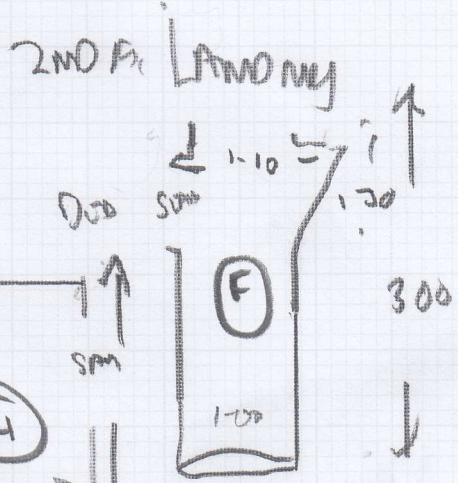

AU AD DOWN

from

mrcarpet

Job No: F28033  
Name: JANET HARRIS  
Address: 5 GRESWELL STREET  
LONDON SW66PR  
Tel: 07768-462014  
Sheet: of:

- ST (3) - 45 x 77
- 1/2 LAMB - 95 x 1.00
- ST (7) - 45 x 77
- W1 - 65 x 88
- W2 - 75 x 1.40
- W3 - 80 x 1.40

FRONT DOOR 4.40

FIRST FLOOR  
FRONT DOOR

**mrcarpets**  
 SPECIALS FOR ALL  
 Job No: F 28032  
 Name: JANET HARRIS  
 Address: 5 GRESHAM STREET  
 LONDON SW66PR  
 Tel: 07768-462014  
 Sheet: \_\_\_\_\_ of: \_\_\_\_\_

STAIRS (12) 45 x 78  
 BENCH - 50 x 100

---