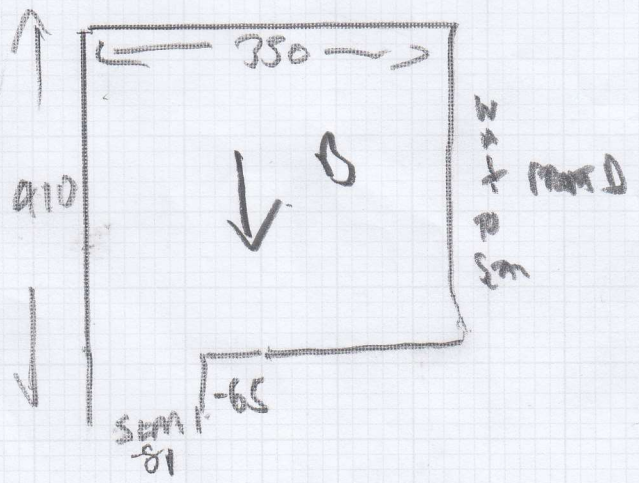

AU AD DOWN

from

mrcarpet

Job No: F28033  
Name: JANET HARRIS  
Address: 5 GRESWELL STREET  
LONDON SW66PR  
Tel: 07768-462014  
Sheet: of:

- ST (3) - 45 x 77
- 1/2 LAMB - 95 x 1.00
- ST (7) - 45 x 77
- W1 - 65 x 88
- W2 - 75 x 1.40
- W3 - 80 x 1.40

FRONT DOOR 4.40

FIRST FLOOR  
FRONT DOOR

**mrcarpets**  
 SPECIALS FOR ALL  
 Job No: F 28032  
 Name: JANET HARRIS  
 Address: 5 GRESHAM STREET  
 LONDON SW66PR  
 Tel: 07768-462014  
 Sheet: \_\_\_\_\_ of: \_\_\_\_\_

STAIRS (12) 45 x 78  
 BENCH - 50 x 100

---