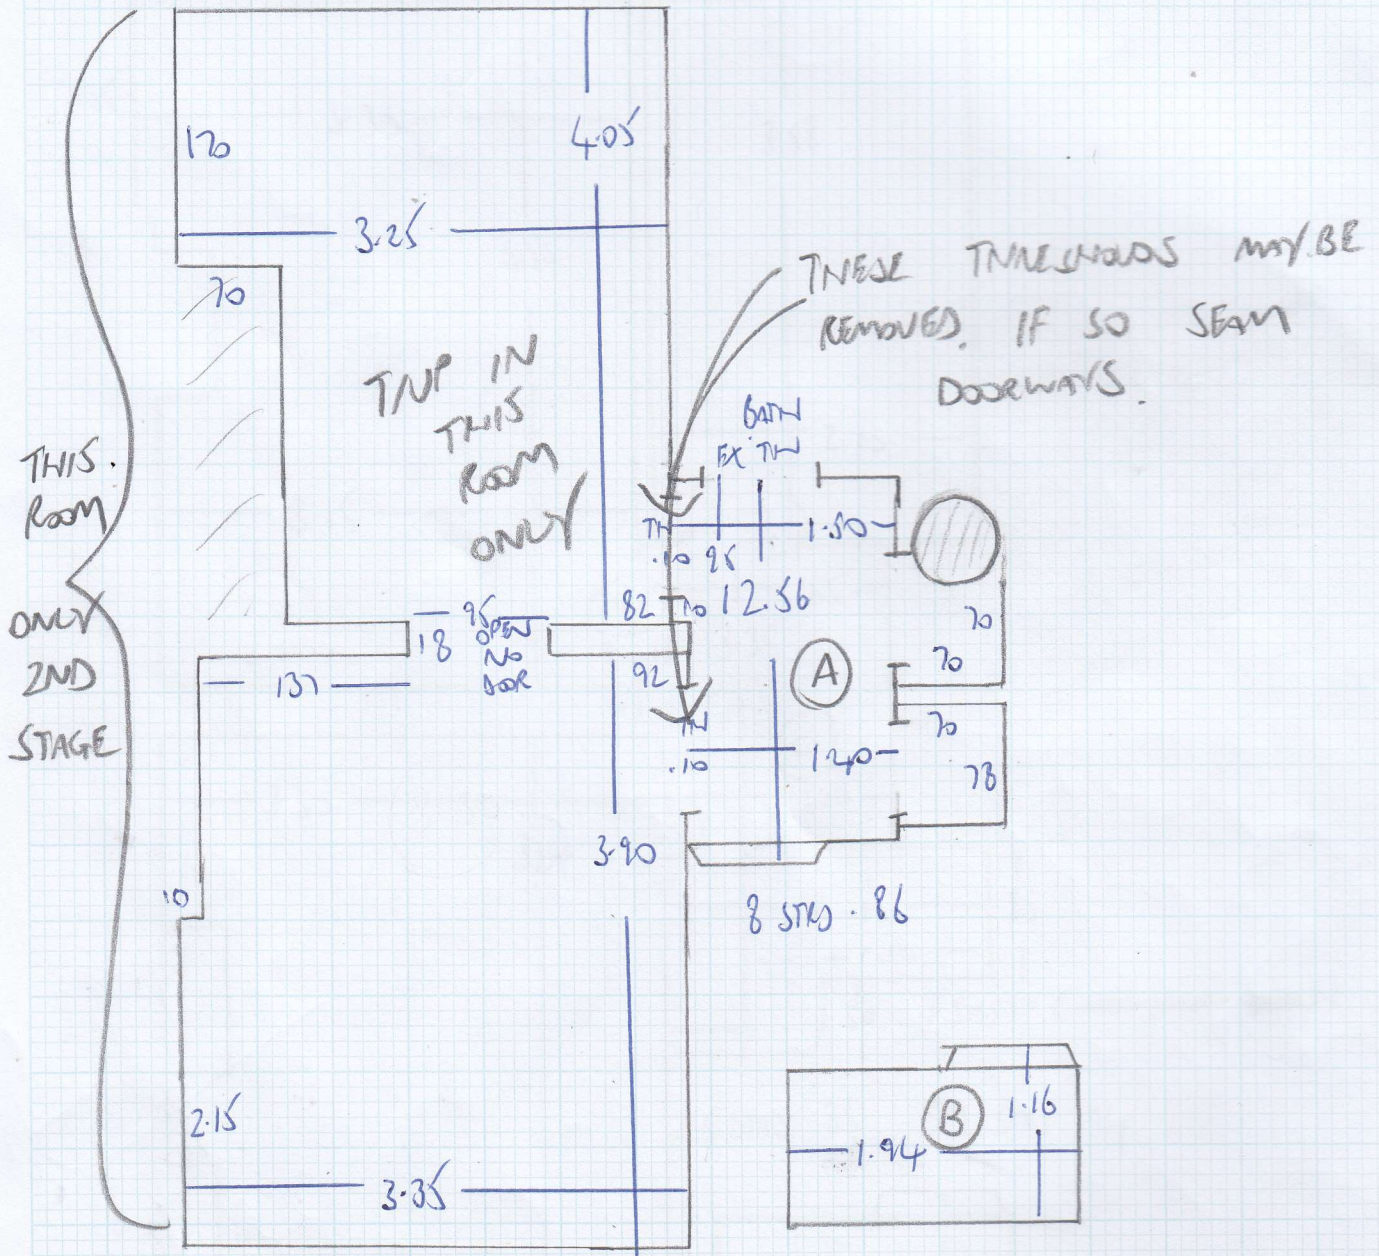

Job No: F21101

Name: NEWEN

Address: 41 CHESTER RD
SW6 SAA

Tel:

Sheet: 1 of 7

Top Floor

To 2nd Floor