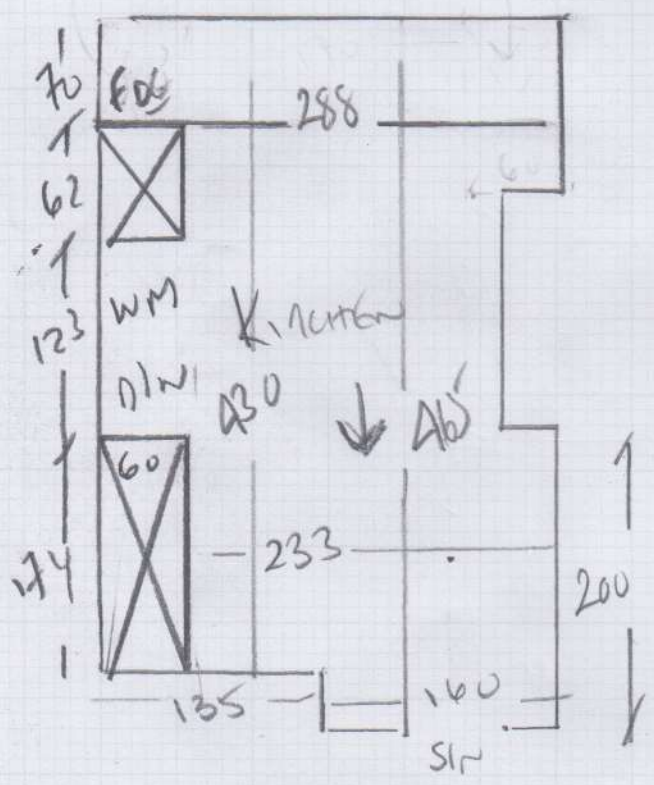

Job No: P30099
Name: BAUHH
Address: T4 hof
1 MERVALE ROAD
Tel: SWIS 2ND
Sheet: of:

KITCHEN

CHECK MEASURED 21/6/21

KITCHEN BATH + WC
DESIGNER KILIMIL
DESIGN / COLOR 2142
PLATINUM OAK

KITCHEN 480 x 300
1440m²

BATHROOM + WC 200
FRAMES TOWARDS DOWNWARDS

WC 200 x 300
6m²