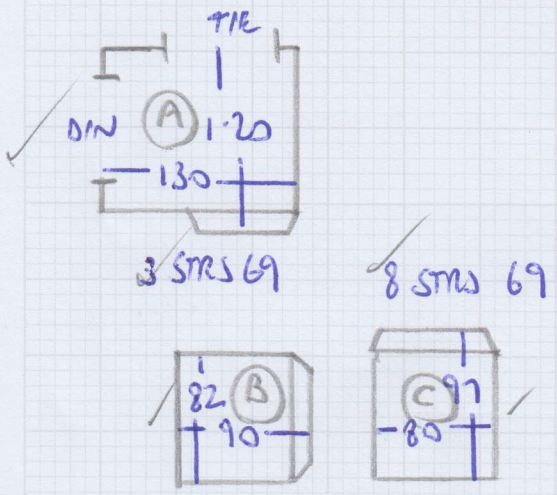

Job No: F28160
 Name: DE TRAFFORD
 Address: 27 TABOR ROAD
 W6 0BN
 Tel: _____
 Sheet: 1 of 1

TOP FLOOR

FIRST FLOOR

FIBRE FLATWEAVE
 SMALL BOUCLE OCHRE