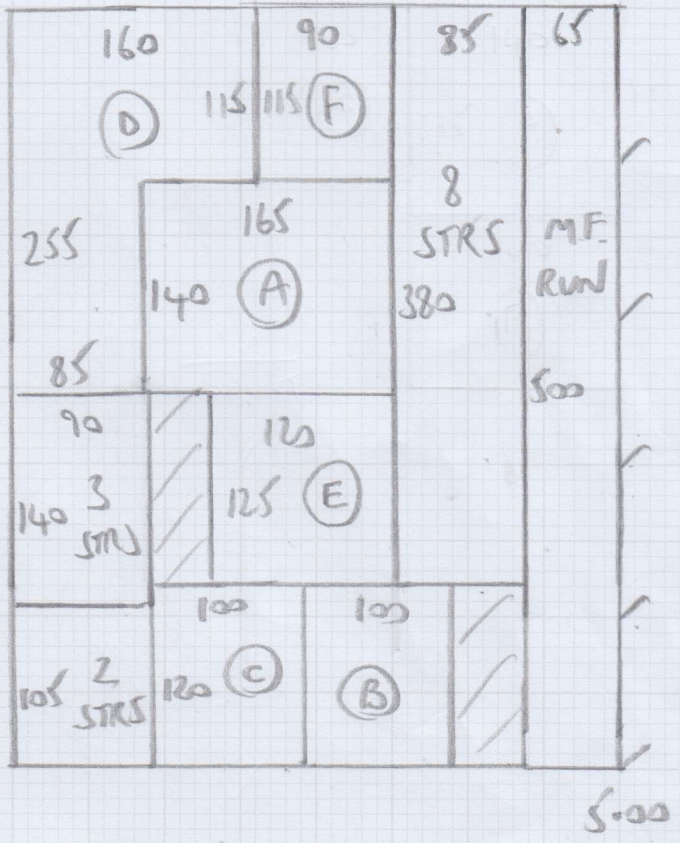

Job No: F28160
 Name: DE TRAFFORD
 Address: 27 TABOR ROAD
 W6 0BN
 Tel: _____
 Sheet: 1 of 1

TOP FLOOR

FIRST FLOOR

FIBRE FLATWEAVE
 SMALL BOUCLE OCHRE