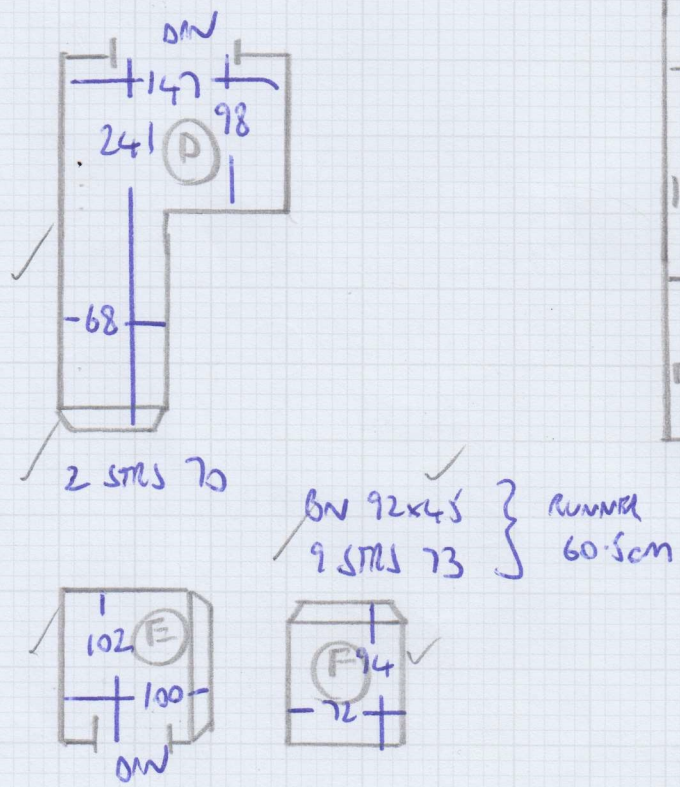

Job No: F28160
 Name: DE TRAFFORD
 Address: 27 TABOR ROAD
 W6 0BN
 Tel: _____
 Sheet: 1 of 1

TOP FLOOR

FIRST FLOOR

FIBRE FLATWEAVE
 SMALL BOUCLE OCHRE