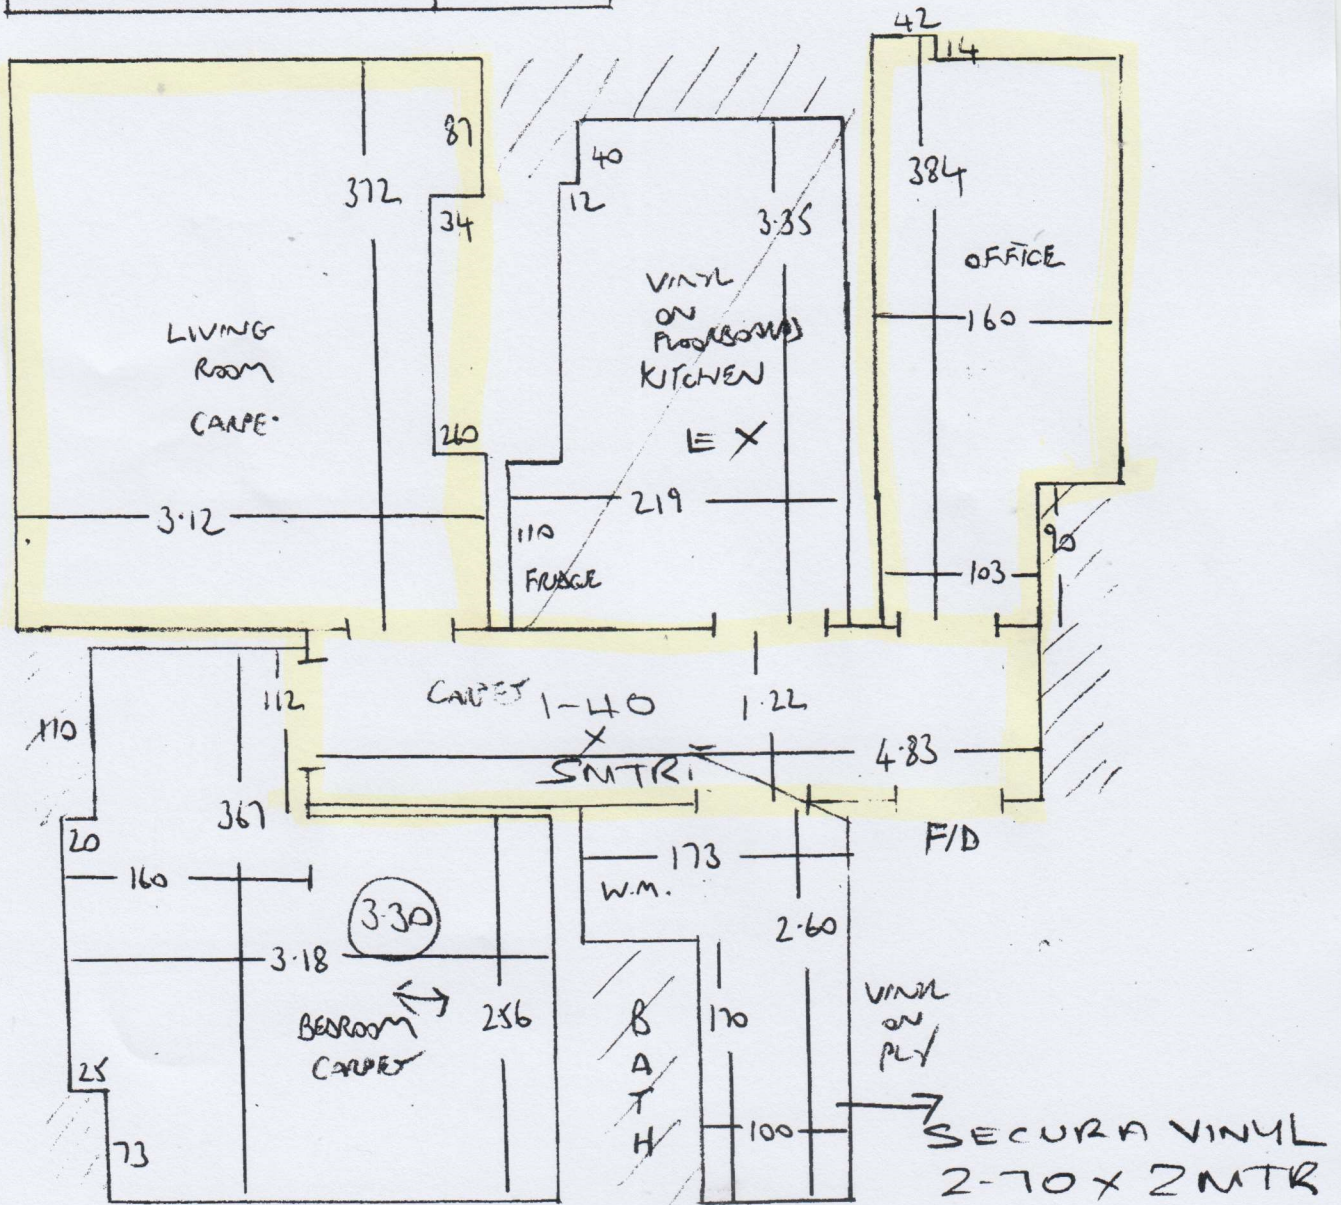

NOT
TO
SCALE

F28263
COAKER
36 ST. OLAFS ROAD
SW6 7DL

FLORENCE FLO-04

LIVING ROOM | OFFICE 4-00 x SMTR
HALL 1-40 x SMTR
BEDROOM 3-30 x 4MTR

1 of 1