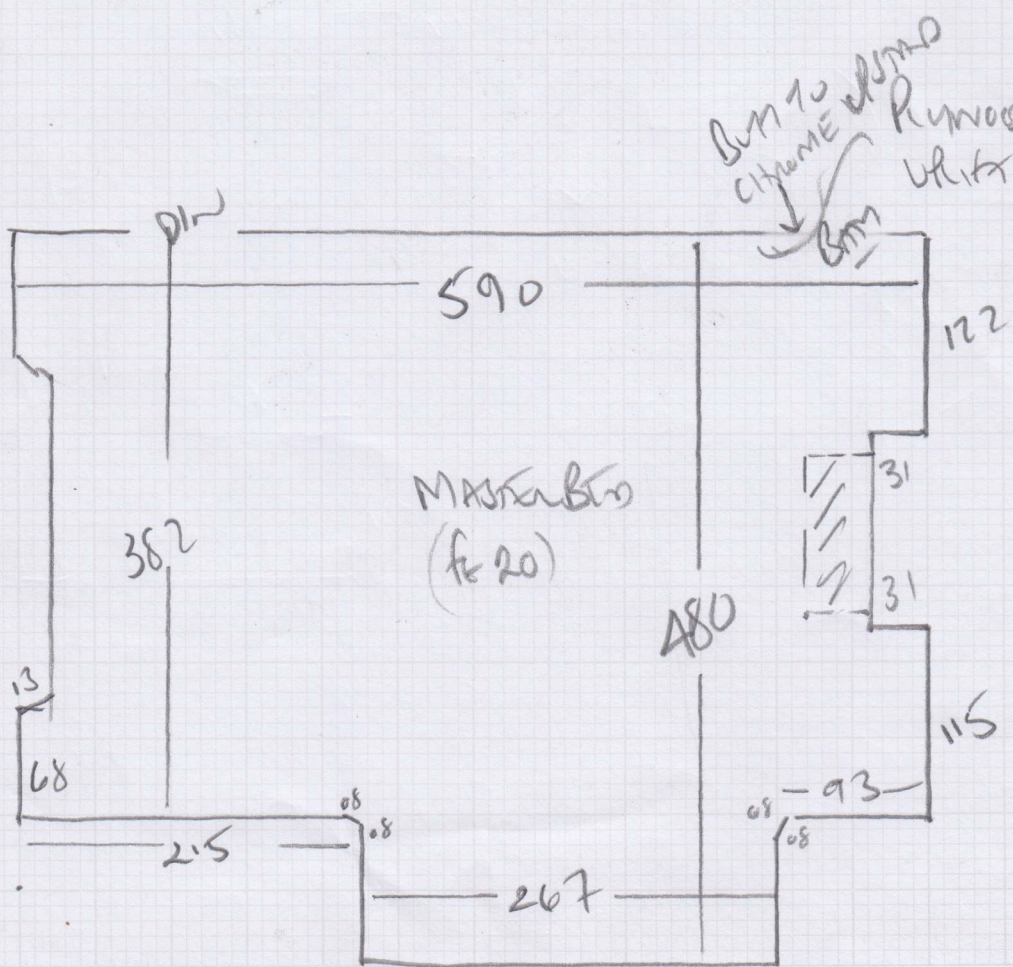

Down to CHURCHME ROAD
Rivwood Down
white trim on rubber
+ STAGE