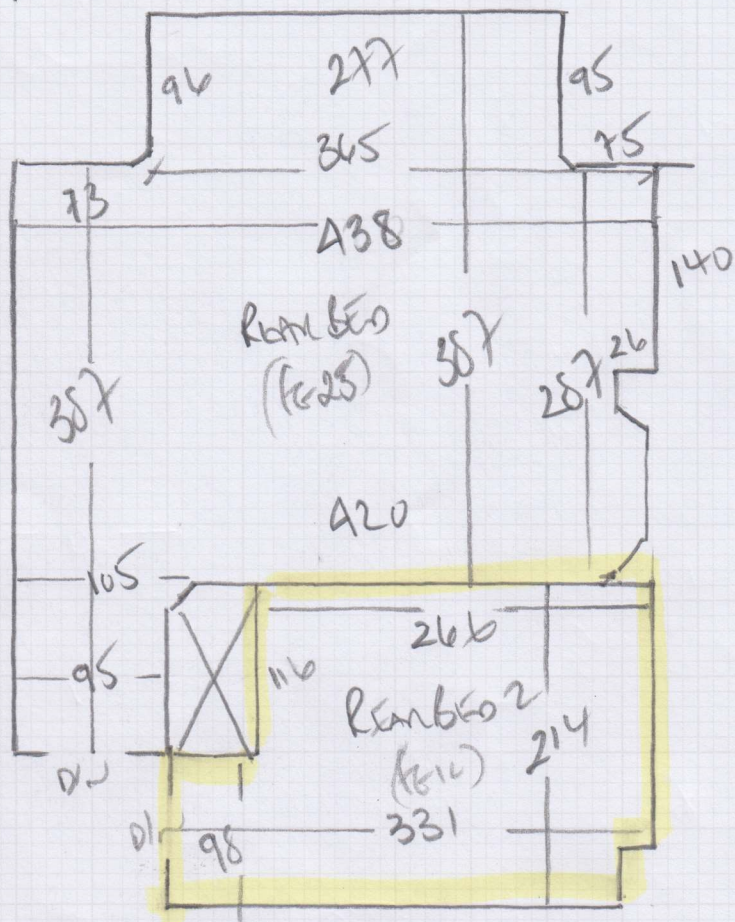

Job No: F 28307
Name: KNOWLES
Address: 3 NASSAU ROAD
SW13 9QD
Tel:
Sheet: 404

WOOD floors (customer req)
white trim on old rubber
+ STAGE
FURNITURE (F25) 2 Rooms

Plywood tbc