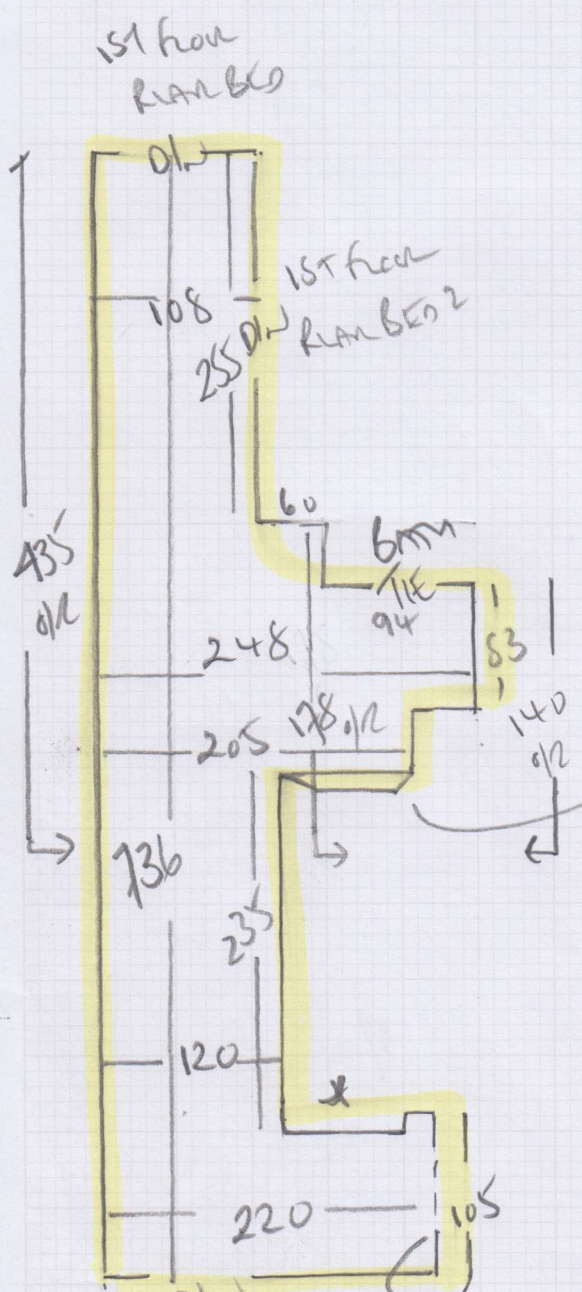

mrcarpets  
 Job No: F28307  
 Name: Knowles  
 Address: 3 NASSAU ROAD  
 SW13 9AD  
 Tel:  
 Sheet: 1 OF 4

Order subject  
 HAVANA oil  
 HAV-23 (W)  
 Plan 825 x 500

825  
 4125m<sup>2</sup>

21-00 x SMTR  
 Roll ordered  
 Plan 8-25 x SM  
 Plan 6-25 x SM  
 MASTER 6-00 x SM  
 20-50 x SM

\* Tape to be confirmed \*  
 for runner

Job No: F28307  
Name: KNOWLES  
Address: 3 NASSAU ROAD  
SW13 9QD  
Tel:  
Sheet: 2 of 4

625 2 x 10' x 6' 6"

HAVANA  
Colour HAV 233

Room 625 x 500

31.25m<sup>2</sup>

Wood floorboards

UPlift TWIST ON RUBBER  
+ SKELE

CUSTOMER TO RUN WOOD

AN LAMINATES

BRASS BARS (POST-STANCHIONS)

mrcarpet  
DESIGNS FOR PEOPLE

Job No: F20307  
Name: KNOWLES  
Address: 3 NASSAU ROAD  
SW13 0QD

Tel: \_\_\_\_\_  
Sheet: 3 OF 4

- w1 65 x 93
- w2 80 x 115
- w3 70 x 77
- ↓ 101
- 45 x 87
- blw 47 x 95
- \*

- ↓ 121
- 42 x 86
- w 60 x 88
- blw 68 x 115
- blw 2 90 x 100
- blw 3 65 x 90
- blw 50 x 140

POSSIBLE RUNNER  
65CM?