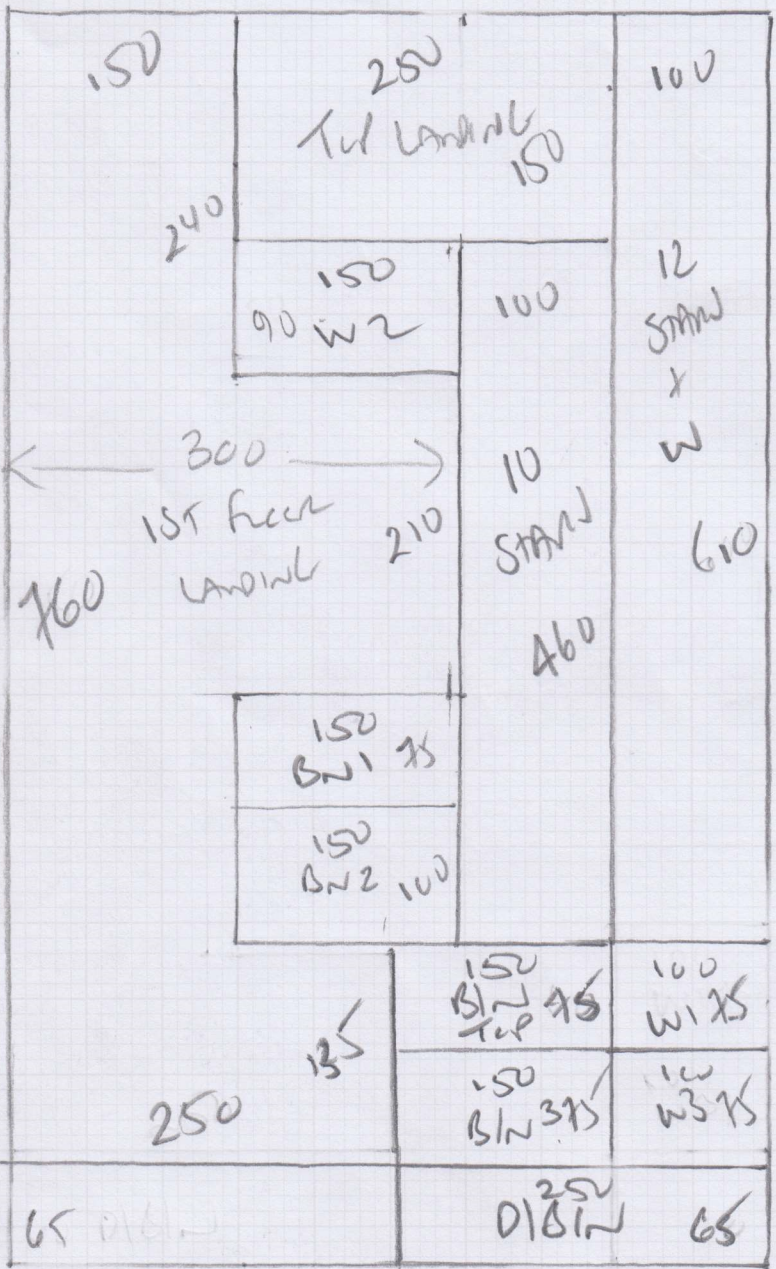

mrcarpets  
 Job No: F28307  
 Name: Knowles  
 Address: 3 NASSAU ROAD  
 SW13 9AD  
 Tel:  
 Sheet: 1 OF 4

Order subject  
 HAVANA oil  
 HAV-23 (W)  
 Plan 825 x 500

825  
 4125m<sup>2</sup>

21-00 x SMTR  
 Roll ordered  
 Plan 8-25 x SM  
 Plan 6-25 x SM  
 MASTER 6-00 x SM  
 20-50 x SM

\* Tape to be confirmed \*  
 for runner

Job No: F28307  
Name: KNOWLES  
Address: 3 NASSAU ROAD  
SW13 9QD  
Tel:  
Sheet: 2 of 4

625 2 x 10' x 6' 6"

HAVANA  
Colour HAV 233

Room 625 x 500

31.25m<sup>2</sup>

Tel: \_\_\_\_\_  
Sheet: 3 OF 4

- w1 65 x 93
- w2 80 x 115
- w3 70 x 77
- ↓ 101
- 45 x 87
- blw 47 x 95
- \*

- ↓ 121
- 42 x 86
- w 60 x 88
- blw 68 x 115
- blw 2 90 x 100
- blw 3 65 x 90
- blw 50 x 140

POSSIBLE RUNNER  
65CM?

Plywood tbc

Down to CHURCHME ROAD  
 Rivwood Down  
 white trim on rubber  
 + STAGE