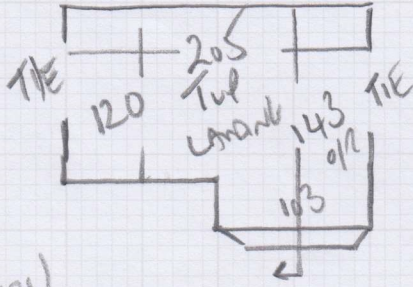

Wood floorboards

UPlift TWIST ON RUBBER
+ SKELE

CUSTOMER TO RUN WOOD

AN LAMINATES

BRASS BARS (POST-STANCHIONS)

mrcarpet
DESIGNS FOR PEOPLE

Job No: F20307
Name: KNOWLES
Address: 3 NASSAU ROAD
SW13 0QD

Tel: _____
Sheet: 3 OF 4

- w1 65 x 93
- w2 80 x 115
- w3 70 x 77
- ↓ 101
- 45 x 87
- blw 47 x 95
- *