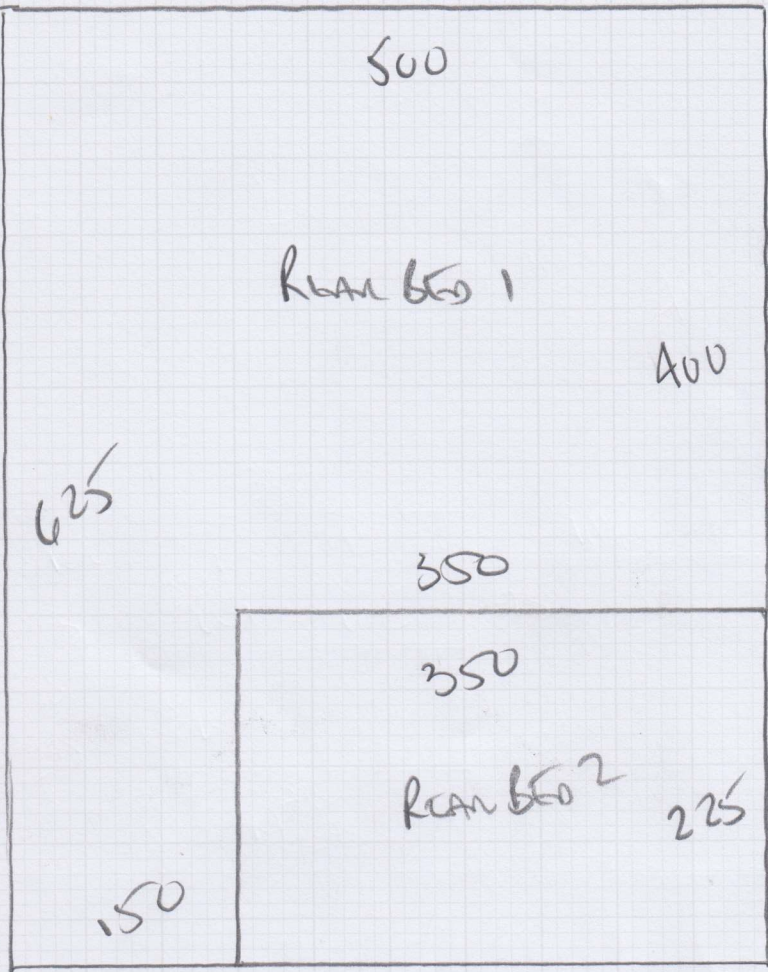

mrcarpets  
 Job No: F28307  
 Name: Knowles  
 Address: 3 NASSAU ROAD  
 SW13 9AD  
 Tel:  
 Sheet: 1 OF 4

Order subject  
 HAVANA oil  
 HAV-23 (W)  
 Plan 825 x 500

825  
 4125m<sup>2</sup>

21-00 x SMTR  
 Roll ordered  
 Plan 8-25 x SM  
 Plan 6-25 x SM  
 MASTER 6-00 x SM  
 20-50 x SM

\* Tape to be confirmed \*  
 for runner

Job No: F28307  
Name: KNOWLES  
Address: 3 NASSAU ROAD  
SW13 9QD  
Tel:  
Sheet: 2 of 4

625 2 x 10' x 6' 6"

HAVANA  
Colour HAV 233

Room 625 x 500

31.25m<sup>2</sup>

Tel: \_\_\_\_\_  
Sheet: 3 OF 4

- w1 65 x 93
- w2 80 x 115
- w3 70 x 77
- ↓ 101
- 45 x 87
- blw 47 x 95
- \*

- ↓ 121
- 42 x 86
- w 60 x 88
- blw 68 x 115
- blw 2 90 x 100
- blw 3 65 x 90
- blw 50 x 140

POSSIBLE RUNNER  
65CM?

Plywood tbc

Down to CHURCHME ROAD  
 Rivwood Down  
 white trim on rubber  
 + STAGE